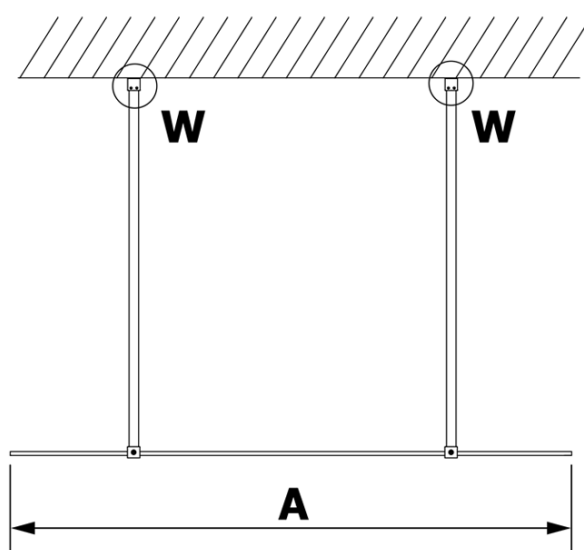

### Size

**Width:** 1100 mm  
**Height:** 2000 mm

### Properties

**Glass colour:** TRANSPARENT glass  
**Glass finish:** Coated glass  
**Glass thickness:** 8 mm  
**Weight / Piece:** 57.0 kg  
**Packaging:** 1 Piece  
**Warranty:** 3 years

Technical sheet

MODEL	A
GX1270	685-700
GX1280	785-800
GX1290	885-900
GX1210	985-1000
GX1211	1085-1100
GX1212	1185-1200
GX1213	1285-1300
GX1214	1385-1400

MODEL	A
GX1270	679
GX1280	779
GX1290	879
GX1210	979
GX1211	1079
GX1212	1179
GX1213	1279
GX1214	1379