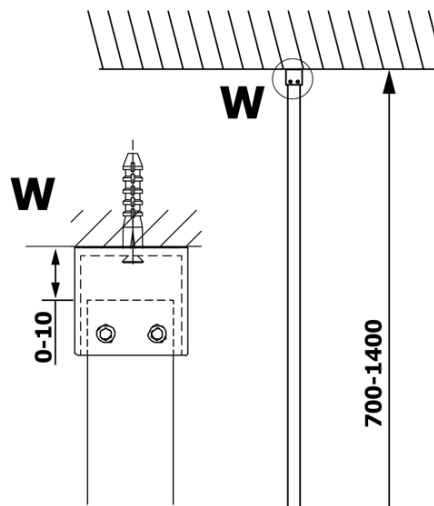

### Size

**Width:** 1100 mm  
**Height:** 2000 mm

### Properties

**Glass colour:** TRANSPARENT glass  
**Glass finish:** Coated glass  
**Glass thickness:** 8 mm  
**Weight / Piece:** 57.0 kg  
**Packaging:** 1 Piece  
**Warranty:** 3 years

Technical sheet

MODEL	A
GX1270	685-700
GX1280	785-800
GX1290	885-900
GX1210	985-1000
GX1211	1085-1100
GX1212	1185-1200
GX1213	1285-1300
GX1214	1385-1400

MODEL	A
GX1270	679
GX1280	779
GX1290	879
GX1210	979
GX1211	1079
GX1212	1179
GX1213	1279
GX1214	1379