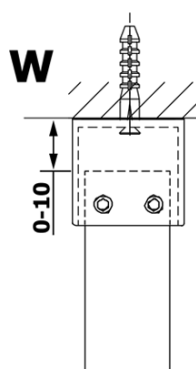

### Size

**Width:** 1100 mm  
**Height:** 2000 mm

### Properties

**Glass colour:** TRANSPARENT glass  
**Glass finish:** Coated glass  
**Glass thickness:** 8 mm  
**Weight / Piece:** 57.0 kg  
**Packaging:** 1 Piece  
**Warranty:** 3 years

Technical sheet

MODEL	A
GX1270	685-700
GX1280	785-800
GX1290	885-900
GX1210	985-1000
GX1211	1085-1100
GX1212	1185-1200
GX1213	1285-1300
GX1214	1385-1400

MODEL	A
GX1270	679
GX1280	779
GX1290	879
GX1210	979
GX1211	1079
GX1212	1179
GX1213	1279
GX1214	1379