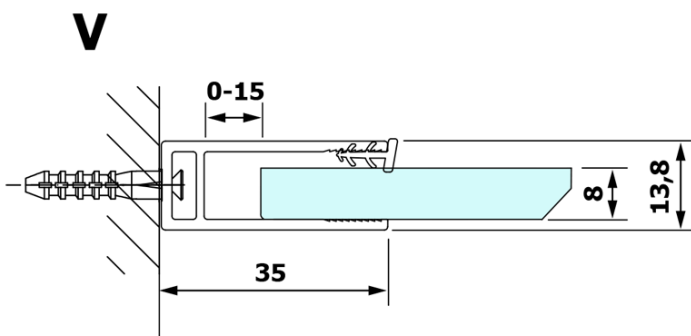

### Size

**Width:** 1100 mm  
**Height:** 2000 mm

### Properties

**Glass colour:** TRANSPARENT glass  
**Glass finish:** Coated glass  
**Glass thickness:** 8 mm  
**Weight / Piece:** 57.0 kg  
**Packaging:** 1 Piece  
**Warranty:** 3 years

Technical sheet