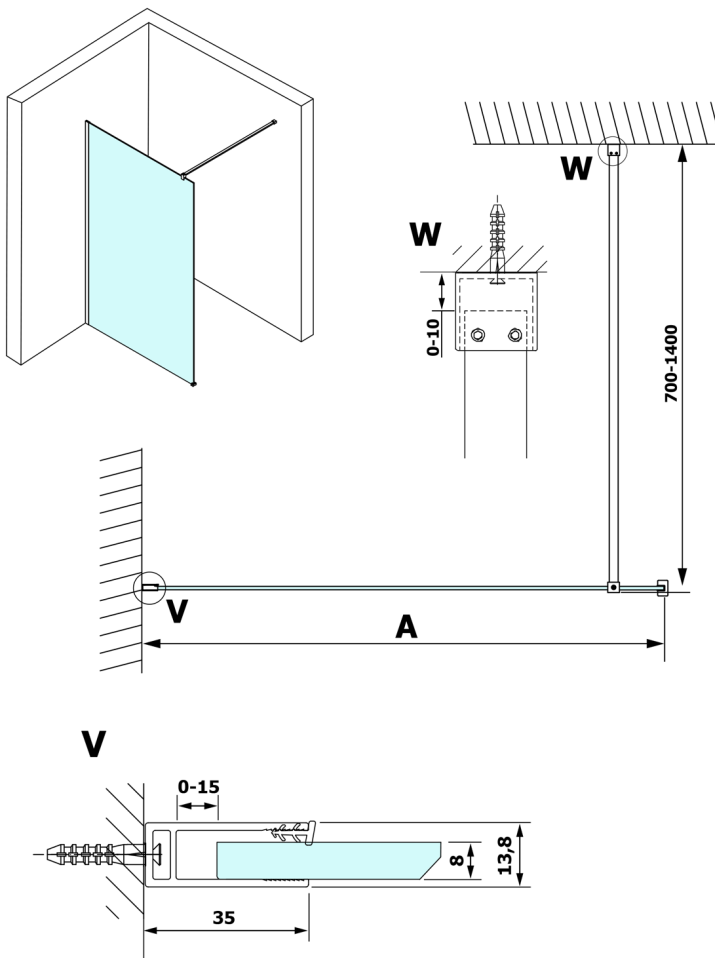

VARIO clear glass 1100x2000mm

Order code: GX1211

Size

Width: 1100 mm
Height: 2000 mm

Properties

Warranty: 3 years

Technical sheet

MODEL	A
GX1270	685-700
GX1280	785-800
GX1290	885-900
GX1210	985-1000
GX1211	1085-1100
GX1212	1185-1200
GX1213	1285-1300
GX1214	1385-1400

MODEL	A
GX1270	679
GX1280	779
GX1290	879
GX1210	979
GX1211	1079
GX1212	1179
GX1213	1279
GX1214	1379