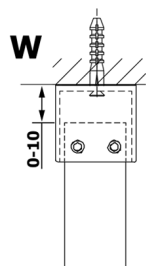

VARIO clear glass 1100x2000mm

Order code: GX1211

Size

Width: 1100 mm
Height: 2000 mm

Properties

Warranty: 3 years

Technical sheet

MODEL	A
GX1270	685-700
GX1280	785-800
GX1290	885-900
GX1210	985-1000
GX1211	1085-1100
GX1212	1185-1200
GX1213	1285-1300
GX1214	1385-1400

MODEL	A
GX1270	679
GX1280	779
GX1290	879
GX1210	979
GX1211	1079
GX1212	1179
GX1213	1279
GX1214	1379