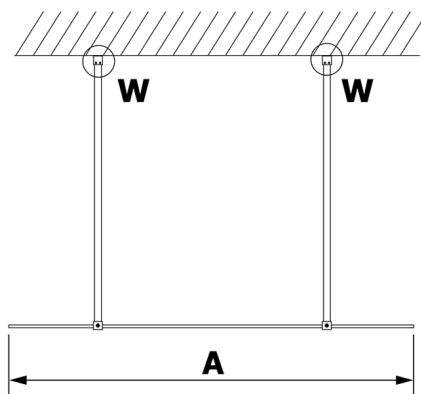

VARIO clear glass 1100x2000mm

Order code: GX1211

Size

Width: 1100 mm
Height: 2000 mm

Properties

Warranty: 3 years

Technical sheet

MODEL	A
GX1270	685-700
GX1280	785-800
GX1290	885-900
GX1210	985-1000
GX1211	1085-1100
GX1212	1185-1200
GX1213	1285-1300
GX1214	1385-1400

MODEL	A
GX1270	679
GX1280	779
GX1290	879
GX1210	979
GX1211	1079
GX1212	1179
GX1213	1279
GX1214	1379