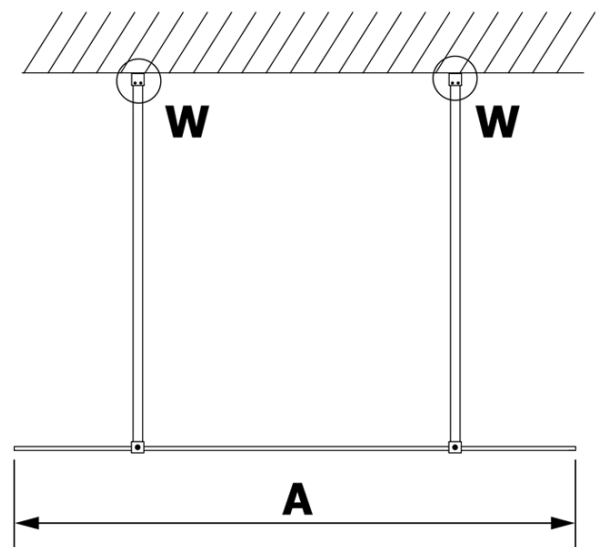

VARIO clear glass 1000x2000mm

Order code: GX1210

Basic information

Brand: Gelco
Series: VARIO

Size

Width: 1000 mm
Height: 2000 mm

Properties

Glass colour: TRANSPARENT glass
Glass finish: Coated glass
Glass thickness: 8 mm
Weight / Piece: 44.0 kg
Packaging: 1 Piece
Warranty: 3 years

Technical sheet

MODEL	A
GX1270	685-700
GX1280	785-800
GX1290	885-900
GX1210	985-1000

MODEL	A
GX1270	685-700
GX1280	785-800
GX1290	885-900
GX1210	985-1000
GX1211	1085-1100
GX1212	1185-1200
GX1213	1285-1300
GX1214	1385-1400

MODEL	A
GX1270	679
GX1280	779
GX1290	879
GX1210	979
GX1211	1079
GX1212	1179
GX1213	1279
GX1214	1379