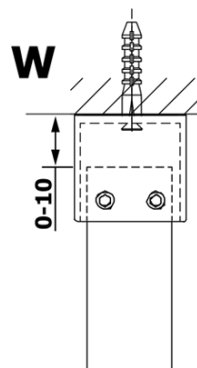

VARIO clear glass 1000x2000mm

Order code: GX1210

Basic information

Brand: Gelco
Series: VARIO

Size

Width: 1000 mm
Height: 2000 mm

Properties

Glass colour: TRANSPARENT glass
Glass finish: Coated glass
Glass thickness: 8 mm
Weight / Piece: 44.0 kg
Packaging: 1 Piece
Warranty: 3 years

Technical sheet

MODEL	A
GX1270	685-700
GX1280	785-800
GX1290	885-900
GX1210	985-1000

MODEL	A
GX1270	685-700
GX1280	785-800
GX1290	885-900
GX1210	985-1000
GX1211	1085-1100
GX1212	1185-1200
GX1213	1285-1300
GX1214	1385-1400

MODEL	A
GX1270	679
GX1280	779
GX1290	879
GX1210	979
GX1211	1079
GX1212	1179
GX1213	1279
GX1214	1379