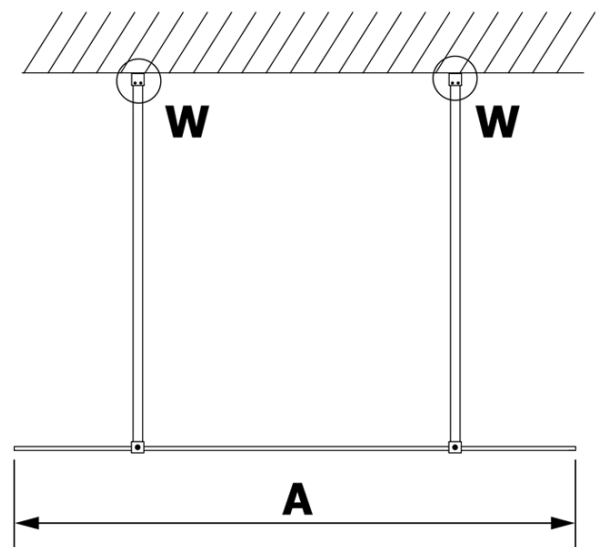

### Size

**Width:** 1000 mm  
**Height:** 2000 mm

### Properties

**Glass colour:** TRANSPARENT glass  
**Glass finish:** Coated glass  
**Glass thickness:** 8 mm  
**Weight / Piece:** 44.0 kg  
**Packaging:** 1 Piece  
**Warranty:** 3 years

Technical sheet

MODEL	A
GX1270	685-700
GX1280	785-800
GX1290	885-900
GX1210	985-1000

MODEL	A
GX1270	685-700
GX1280	785-800
GX1290	885-900
GX1210	985-1000
GX1211	1085-1100
GX1212	1185-1200
GX1213	1285-1300
GX1214	1385-1400