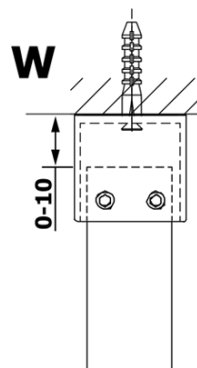

### Size

**Width:** 1000 mm  
**Height:** 2000 mm

### Properties

**Glass colour:** TRANSPARENT glass  
**Glass finish:** Coated glass  
**Glass thickness:** 8 mm  
**Weight / Piece:** 44.0 kg  
**Packaging:** 1 Piece  
**Warranty:** 3 years

Technical sheet

MODEL	A
GX1270	685-700
GX1280	785-800
GX1290	885-900
GX1210	985-1000

MODEL	A
GX1270	685-700
GX1280	785-800
GX1290	885-900
GX1210	985-1000
GX1211	1085-1100
GX1212	1185-1200
GX1213	1285-1300
GX1214	1385-1400