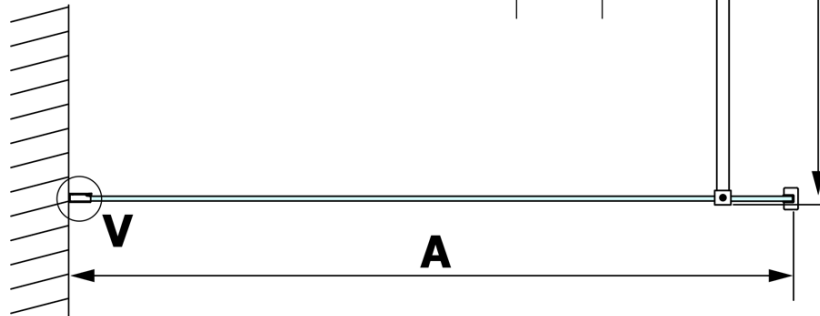

VARIO clear glass 1000x2000mm

Order code: GX1210

Basic information

Brand: Gelco
Series: VARIO

Size

Width: 1000 mm
Height: 2000 mm

Properties

Glass colour: TRANSPARENT glass
Glass finish: Coated glass
Glass thickness: 8 mm
Weight / Piece: 44.0 kg
Packaging: 1 Piece
Warranty: 3 years

Technical sheet

MODEL	A
GX1270	685-700
GX1280	785-800
GX1290	885-900
GX1210	985-1000

MODEL	A
GX1270	685-700
GX1280	785-800
GX1290	885-900
GX1210	985-1000
GX1211	1085-1100
GX1212	1185-1200
GX1213	1285-1300
GX1214	1385-1400