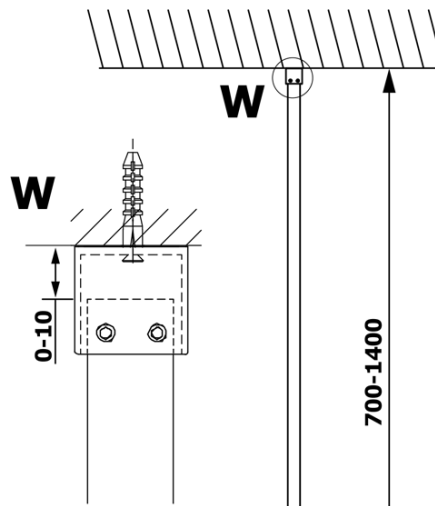

VARIO clear glass 1000x2000mm

Order code: GX1210

Basic information

Brand: Gelco
Series: VARIO

Size

Width: 1000 mm
Height: 2000 mm

Properties

Glass colour: TRANSPARENT glass
Glass finish: Coated glass
Glass thickness: 8 mm
Weight / Piece: 44.0 kg
Packaging: 1 Piece
Warranty: 3 years

Technical sheet

MODEL	A
GX1270	685-700
GX1280	785-800
GX1290	885-900
GX1210	985-1000

MODEL	A
GX1270	685-700
GX1280	785-800
GX1290	885-900
GX1210	985-1000
GX1211	1085-1100
GX1212	1185-1200
GX1213	1285-1300
GX1214	1385-1400

MODEL	A
GX1270	679
GX1280	779
GX1290	879
GX1210	979
GX1211	1079
GX1212	1179
GX1213	1279
GX1214	1379