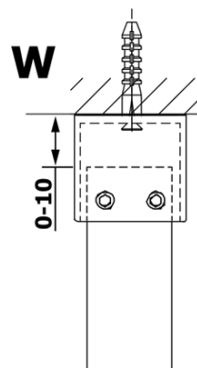

VARIO clear glass 1000x2000mm

Order code: GX1210

Basic information

Brand: Gelco
Series: VARIO

Size

Width: 1000 mm
Height: 2000 mm

Properties

Glass colour: TRANSPARENT glass
Glass finish: Coated glass
Glass thickness: 8 mm
Weight / Piece: 44.0 kg
Packaging: 1 Piece
Warranty: 3 years

Technical sheet

| MODEL | A |
|--------|----------|
| GX1270 | 685-700 |
| GX1280 | 785-800 |
| GX1290 | 885-900 |
| GX1210 | 985-1000 |

| MODEL | A |
|--------|-----------|
| GX1270 | 685-700 |
| GX1280 | 785-800 |
| GX1290 | 885-900 |
| GX1210 | 985-1000 |
| GX1211 | 1085-1100 |
| GX1212 | 1185-1200 |
| GX1213 | 1285-1300 |
| GX1214 | 1385-1400 |

| MODEL | A |
|--------|------|
| GX1270 | 679 |
| GX1280 | 779 |
| GX1290 | 879 |
| GX1210 | 979 |
| GX1211 | 1079 |
| GX1212 | 1179 |
| GX1213 | 1279 |
| GX1214 | 1379 |