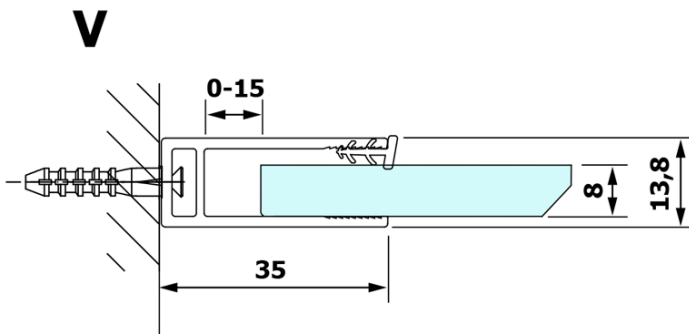

VARIO clear glass 1000x2000mm

Order code: GX1210

Basic information

Brand: Gelco
Series: VARIO

Size

Width: 1000 mm
Height: 2000 mm

Properties

Glass colour: TRANSPARENT glass
Glass finish: Coated glass
Glass thickness: 8 mm
Weight / Piece: 44.0 kg
Packaging: 1 Piece
Warranty: 3 years

Technical sheet

| MODEL | A |
|--------|----------|
| GX1270 | 685-700 |
| GX1280 | 785-800 |
| GX1290 | 885-900 |
| GX1210 | 985-1000 |

| MODEL | A |
|--------|-----------|
| GX1270 | 685-700 |
| GX1280 | 785-800 |
| GX1290 | 885-900 |
| GX1210 | 985-1000 |
| GX1211 | 1085-1100 |
| GX1212 | 1185-1200 |
| GX1213 | 1285-1300 |
| GX1214 | 1385-1400 |