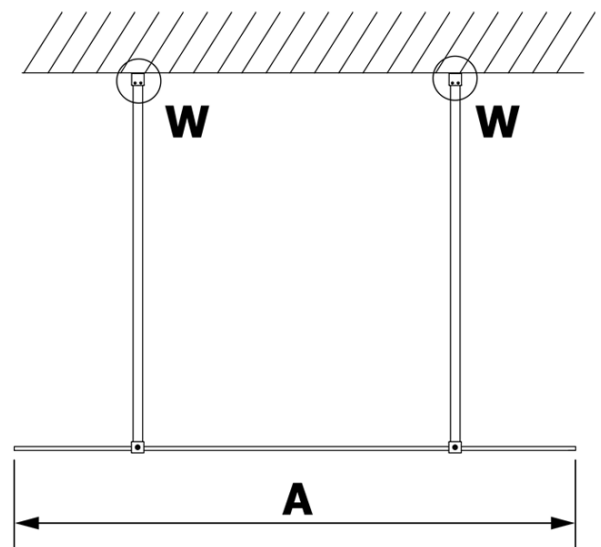

VARIO clear glass 1000x2000mm

Order code: GX1210

Basic information

Brand: Gelco
Series: VARIO

Size

Width: 1000 mm
Height: 2000 mm

Properties

Glass colour: TRANSPARENT glass
Glass finish: Coated glass
Glass thickness: 8 mm
Weight / Piece: 44.0 kg
Packaging: 1 Piece
Warranty: 3 years

Technical sheet

| MODEL | A |
|--------|----------|
| GX1270 | 685-700 |
| GX1280 | 785-800 |
| GX1290 | 885-900 |
| GX1210 | 985-1000 |

| MODEL | A |
|--------|-----------|
| GX1270 | 685-700 |
| GX1280 | 785-800 |
| GX1290 | 885-900 |
| GX1210 | 985-1000 |
| GX1211 | 1085-1100 |
| GX1212 | 1185-1200 |
| GX1213 | 1285-1300 |
| GX1214 | 1385-1400 |

| MODEL | A |
|--------|------|
| GX1270 | 679 |
| GX1280 | 779 |
| GX1290 | 879 |
| GX1210 | 979 |
| GX1211 | 1079 |
| GX1212 | 1179 |
| GX1213 | 1279 |
| GX1214 | 1379 |