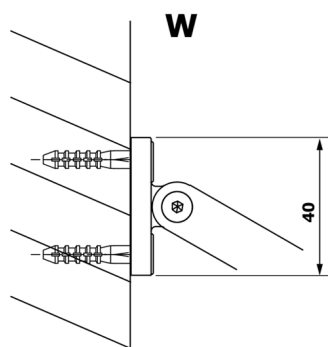

Order code: GX1210

Size

Width: 1000 mm
Height: 2000 mm

Properties

Warranty: 3 years

Technical sheet

MODEL	A
GX1270	685-700
GX1280	785-800
GX1290	885-900
GX1210	985-1000

MODEL	A
GX1270	685-700
GX1280	785-800
GX1290	885-900
GX1210	985-1000
GX1211	1085-1100
GX1212	1185-1200
GX1213	1285-1300
GX1214	1385-1400

MODEL	A
GX1270	679
GX1280	779
GX1290	879
GX1210	979
GX1211	1079
GX1212	1179
GX1213	1279
GX1214	1379