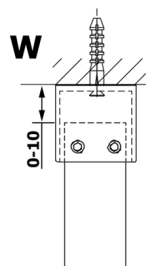

Order code: GX1210

Size

Width: 1000 mm
Height: 2000 mm

Properties

Warranty: 3 years

Technical sheet

MODEL	A
GX1270	685-700
GX1280	785-800
GX1290	885-900
GX1210	985-1000

MODEL	A
GX1270	685-700
GX1280	785-800
GX1290	885-900
GX1210	985-1000
GX1211	1085-1100
GX1212	1185-1200
GX1213	1285-1300
GX1214	1385-1400

MODEL	A
GX1270	679
GX1280	779
GX1290	879
GX1210	979
GX1211	1079
GX1212	1179
GX1213	1279
GX1214	1379