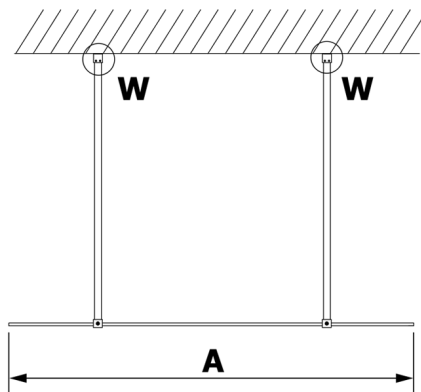

Order code: GX1210

Size

Width: 1000 mm
Height: 2000 mm

Properties

Warranty: 3 years

Technical sheet

MODEL	A
GX1270	685-700
GX1280	785-800
GX1290	885-900
GX1210	985-1000

MODEL	A
GX1270	685-700
GX1280	785-800
GX1290	885-900
GX1210	985-1000
GX1211	1085-1100
GX1212	1185-1200
GX1213	1285-1300
GX1214	1385-1400

MODEL	A
GX1270	679
GX1280	779
GX1290	879
GX1210	979
GX1211	1079
GX1212	1179
GX1213	1279
GX1214	1379