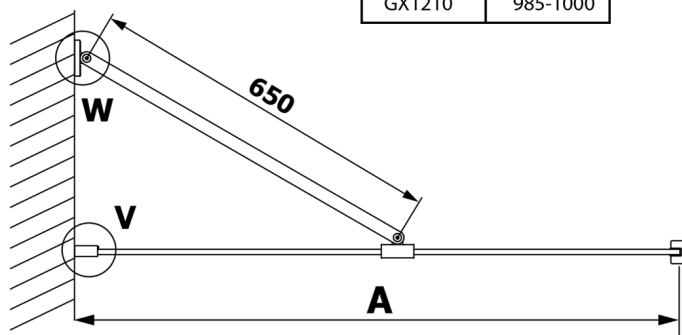

Order code: GX1210

Size

Width: 1000 mm
Height: 2000 mm

Properties

Warranty: 3 years

Technical sheet

MODEL	A
GX1270	685-700
GX1280	785-800
GX1290	885-900
GX1210	985-1000

MODEL	A
GX1270	685-700
GX1280	785-800
GX1290	885-900
GX1210	985-1000
GX1211	1085-1100
GX1212	1185-1200
GX1213	1285-1300
GX1214	1385-1400

MODEL	A
GX1270	679
GX1280	779
GX1290	879
GX1210	979
GX1211	1079
GX1212	1179
GX1213	1279
GX1214	1379