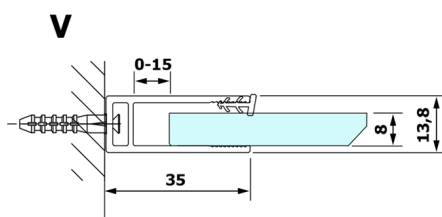

Order code: GX1210

Size

Width: 1000 mm
Height: 2000 mm

Properties

Warranty: 3 years

Technical sheet

MODEL	A
GX1270	685-700
GX1280	785-800
GX1290	885-900
GX1210	985-1000

MODEL	A
GX1270	685-700
GX1280	785-800
GX1290	885-900
GX1210	985-1000
GX1211	1085-1100
GX1212	1185-1200
GX1213	1285-1300
GX1214	1385-1400

MODEL	A
GX1270	679
GX1280	779
GX1290	879
GX1210	979
GX1211	1079
GX1212	1179
GX1213	1279
GX1214	1379