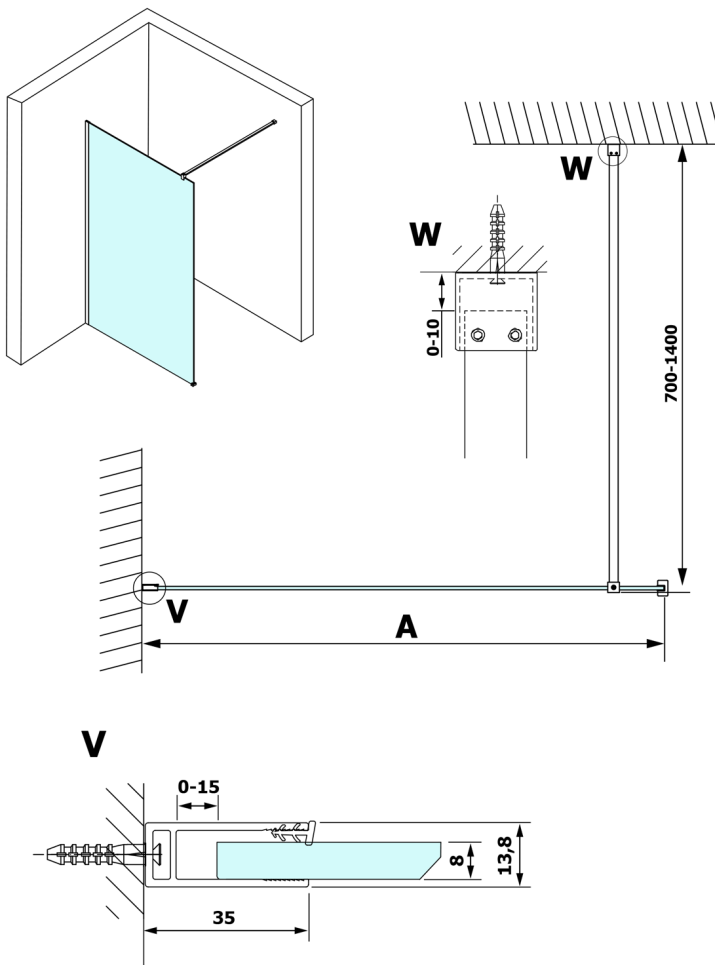

Order code: GX1210

Size

Width: 1000 mm
Height: 2000 mm

Properties

Warranty: 3 years

Technical sheet

MODEL	A
GX1270	685-700
GX1280	785-800
GX1290	885-900
GX1210	985-1000

MODEL	A
GX1270	685-700
GX1280	785-800
GX1290	885-900
GX1210	985-1000
GX1211	1085-1100
GX1212	1185-1200
GX1213	1285-1300
GX1214	1385-1400

MODEL	A
GX1270	679
GX1280	779
GX1290	879
GX1210	979
GX1211	1079
GX1212	1179
GX1213	1279
GX1214	1379