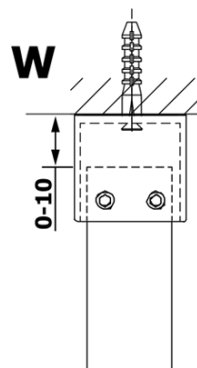

VARIO clear glass 900x2000mm

Order code: GX1290

Basic information

Brand: Gelco
Series: VARIO

Size

Width: 900 mm
Height: 2000 mm

Properties

Glass colour: TRANSPARENT glass
Glass finish: Coated glass
Glass thickness: 8 mm
Weight / Piece: 38.0 kg
Packaging: 1 Piece
Warranty: 3 years

Technical sheet

MODEL	A
GX1270	685-700
GX1280	785-800
GX1290	885-900
GX1210	985-1000

MODEL	A
GX1270	685-700
GX1280	785-800
GX1290	885-900
GX1210	985-1000
GX1211	1085-1100
GX1212	1185-1200
GX1213	1285-1300
GX1214	1385-1400

MODEL	A
GX1270	679
GX1280	779
GX1290	879
GX1210	979
GX1211	1079
GX1212	1179
GX1213	1279
GX1214	1379