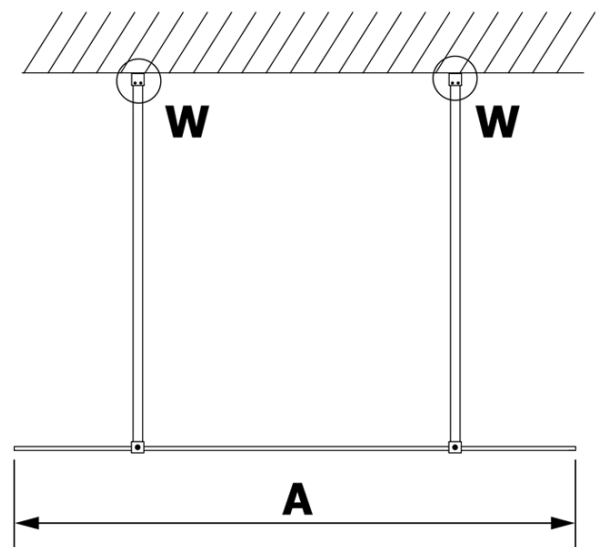

VARIO clear glass 900x2000mm

Order code: GX1290

Basic information

Brand: Gelco
Series: VARIO

Size

Width: 900 mm
Height: 2000 mm

Properties

Glass colour: TRANSPARENT glass
Glass finish: Coated glass
Glass thickness: 8 mm
Weight / Piece: 38.0 kg
Packaging: 1 Piece
Warranty: 3 years

Technical sheet

MODEL	A
GX1270	685-700
GX1280	785-800
GX1290	885-900
GX1210	985-1000

MODEL	A
GX1270	685-700
GX1280	785-800
GX1290	885-900
GX1210	985-1000
GX1211	1085-1100
GX1212	1185-1200
GX1213	1285-1300
GX1214	1385-1400

MODEL	A
GX1270	679
GX1280	779
GX1290	879
GX1210	979
GX1211	1079
GX1212	1179
GX1213	1279
GX1214	1379