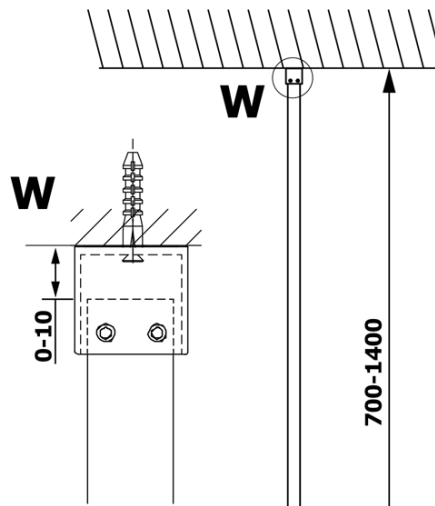

VARIO clear glass 900x2000mm

Order code: GX1290

Basic information

Brand: Gelco
Series: VARIO

Size

Width: 900 mm
Height: 2000 mm

Properties

Glass colour: TRANSPARENT glass
Glass finish: Coated glass
Glass thickness: 8 mm
Weight / Piece: 38.0 kg
Packaging: 1 Piece
Warranty: 3 years

Technical sheet

MODEL	A
GX1270	685-700
GX1280	785-800
GX1290	885-900
GX1210	985-1000

MODEL	A
GX1270	685-700
GX1280	785-800
GX1290	885-900
GX1210	985-1000
GX1211	1085-1100
GX1212	1185-1200
GX1213	1285-1300
GX1214	1385-1400

MODEL	A
GX1270	679
GX1280	779
GX1290	879
GX1210	979
GX1211	1079
GX1212	1179
GX1213	1279
GX1214	1379