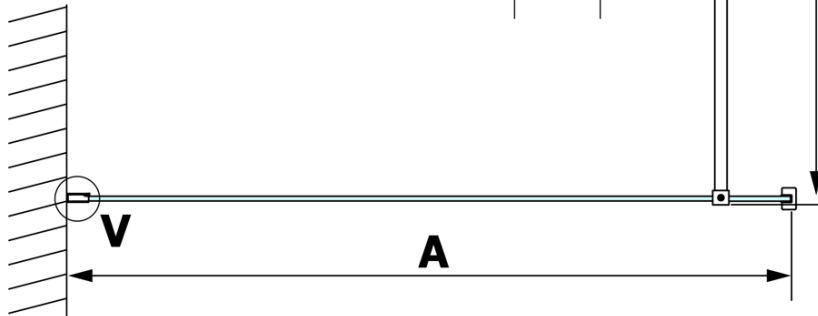

VARIO clear glass 900x2000mm

Order code: GX1290

Basic information

Brand: Gelco
Series: VARIO

Size

Width: 900 mm
Height: 2000 mm

Properties

Glass colour: TRANSPARENT glass
Glass finish: Coated glass
Glass thickness: 8 mm
Weight / Piece: 38.0 kg
Packaging: 1 Piece
Warranty: 3 years

Technical sheet

MODEL	A
GX1270	685-700
GX1280	785-800
GX1290	885-900
GX1210	985-1000

MODEL	A
GX1270	685-700
GX1280	785-800
GX1290	885-900
GX1210	985-1000
GX1211	1085-1100
GX1212	1185-1200
GX1213	1285-1300
GX1214	1385-1400