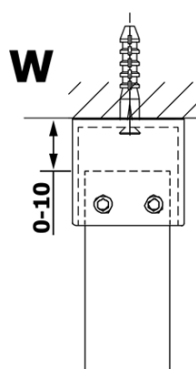

### Size

**Width:** 900 mm

**Height:** 2000 mm

### Properties

**Glass colour:** TRANSPARENT glass

**Glass finish:** Coated glass

**Glass thickness:** 8 mm

**Weight / Piece:** 38.0 kg

**Packaging:** 1 Piece

**Warranty:** 3 years

Technical sheet

MODEL	A
GX1270	685-700
GX1280	785-800
GX1290	885-900
GX1210	985-1000

MODEL	A
GX1270	685-700
GX1280	785-800
GX1290	885-900
GX1210	985-1000
GX1211	1085-1100
GX1212	1185-1200
GX1213	1285-1300
GX1214	1385-1400