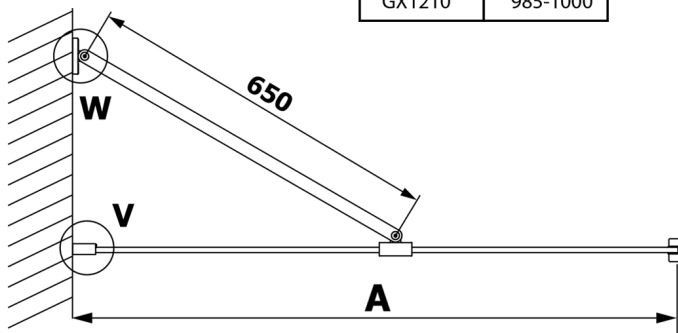

Order code: GX1290

Size

Width: 900 mm
Height: 2000 mm

Properties

Warranty: 3 years

Technical sheet

MODEL	A
GX1270	685-700
GX1280	785-800
GX1290	885-900
GX1210	985-1000

MODEL	A
GX1270	685-700
GX1280	785-800
GX1290	885-900
GX1210	985-1000
GX1211	1085-1100
GX1212	1185-1200
GX1213	1285-1300
GX1214	1385-1400

MODEL	A
GX1270	679
GX1280	779
GX1290	879
GX1210	979
GX1211	1079
GX1212	1179
GX1213	1279
GX1214	1379