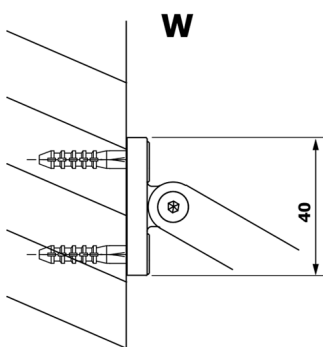

Order code: GX1290

Size

Width: 900 mm
Height: 2000 mm

Properties

Warranty: 3 years

Technical sheet

MODEL	A
GX1270	685-700
GX1280	785-800
GX1290	885-900
GX1210	985-1000

MODEL	A
GX1270	685-700
GX1280	785-800
GX1290	885-900
GX1210	985-1000
GX1211	1085-1100
GX1212	1185-1200
GX1213	1285-1300
GX1214	1385-1400

MODEL	A
GX1270	679
GX1280	779
GX1290	879
GX1210	979
GX1211	1079
GX1212	1179
GX1213	1279
GX1214	1379