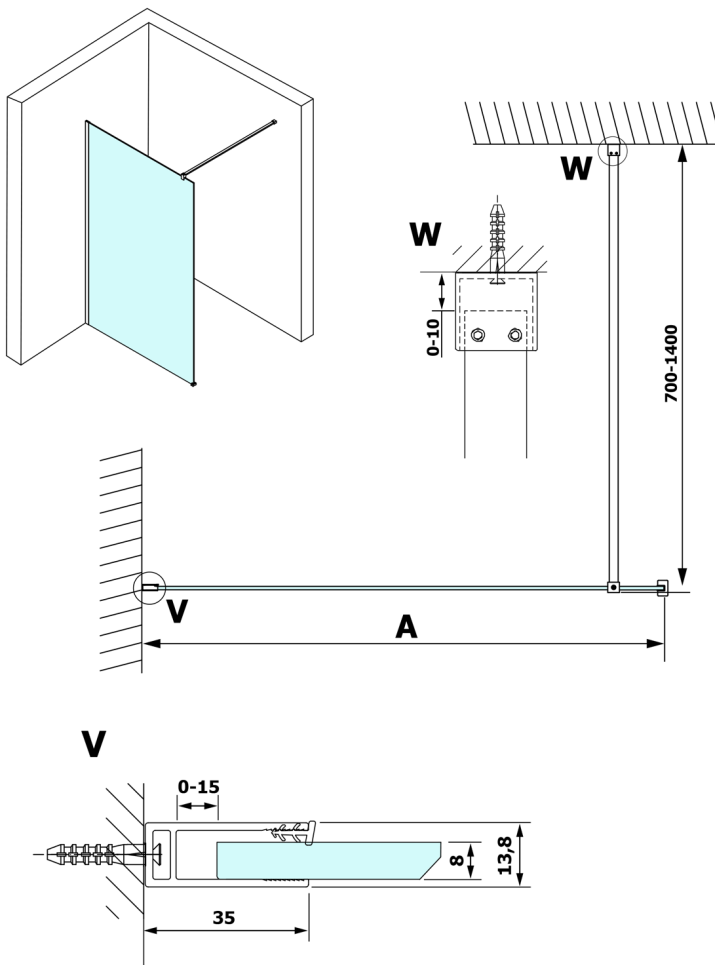

Order code: GX1290

Size

Width: 900 mm
Height: 2000 mm

Properties

Warranty: 3 years

Technical sheet

MODEL	A
GX1270	685-700
GX1280	785-800
GX1290	885-900
GX1210	985-1000

MODEL	A
GX1270	685-700
GX1280	785-800
GX1290	885-900
GX1210	985-1000
GX1211	1085-1100
GX1212	1185-1200
GX1213	1285-1300
GX1214	1385-1400

MODEL	A
GX1270	679
GX1280	779
GX1290	879
GX1210	979
GX1211	1079
GX1212	1179
GX1213	1279
GX1214	1379