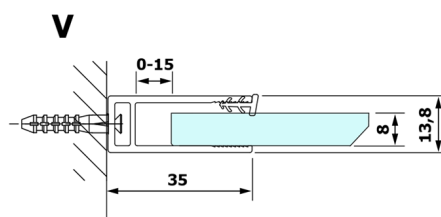

Order code: GX1290

Size

Width: 900 mm
Height: 2000 mm

Properties

Warranty: 3 years

Technical sheet

MODEL	A
GX1270	685-700
GX1280	785-800
GX1290	885-900
GX1210	985-1000

MODEL	A
GX1270	685-700
GX1280	785-800
GX1290	885-900
GX1210	985-1000
GX1211	1085-1100
GX1212	1185-1200
GX1213	1285-1300
GX1214	1385-1400

MODEL	A
GX1270	679
GX1280	779
GX1290	879
GX1210	979
GX1211	1079
GX1212	1179
GX1213	1279
GX1214	1379