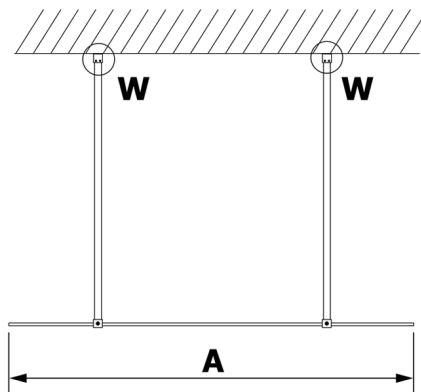

Order code: GX1290

Size

Width: 900 mm
Height: 2000 mm

Properties

Warranty: 3 years

Technical sheet

MODEL	A
GX1270	685-700
GX1280	785-800
GX1290	885-900
GX1210	985-1000

MODEL	A
GX1270	685-700
GX1280	785-800
GX1290	885-900
GX1210	985-1000
GX1211	1085-1100
GX1212	1185-1200
GX1213	1285-1300
GX1214	1385-1400

MODEL	A
GX1270	679
GX1280	779
GX1290	879
GX1210	979
GX1211	1079
GX1212	1179
GX1213	1279
GX1214	1379