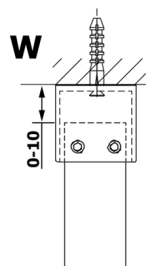

Order code: GX1290

Size

Width: 900 mm
Height: 2000 mm

Properties

Warranty: 3 years

Technical sheet

MODEL	A
GX1270	685-700
GX1280	785-800
GX1290	885-900
GX1210	985-1000

MODEL	A
GX1270	685-700
GX1280	785-800
GX1290	885-900
GX1210	985-1000
GX1211	1085-1100
GX1212	1185-1200
GX1213	1285-1300
GX1214	1385-1400

MODEL	A
GX1270	679
GX1280	779
GX1290	879
GX1210	979
GX1211	1079
GX1212	1179
GX1213	1279
GX1214	1379