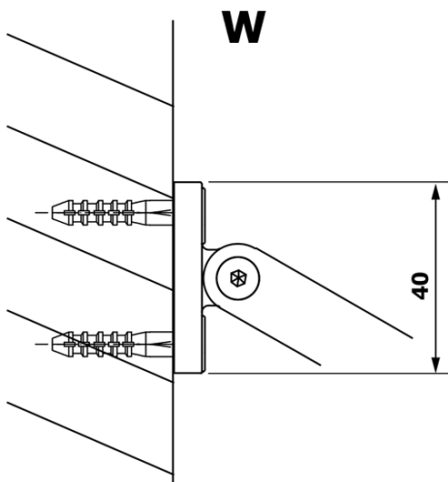

Technical sheet

MODEL	A
GX1270	685-700
GX1280	785-800
GX1290	885-900
GX1210	985-1000