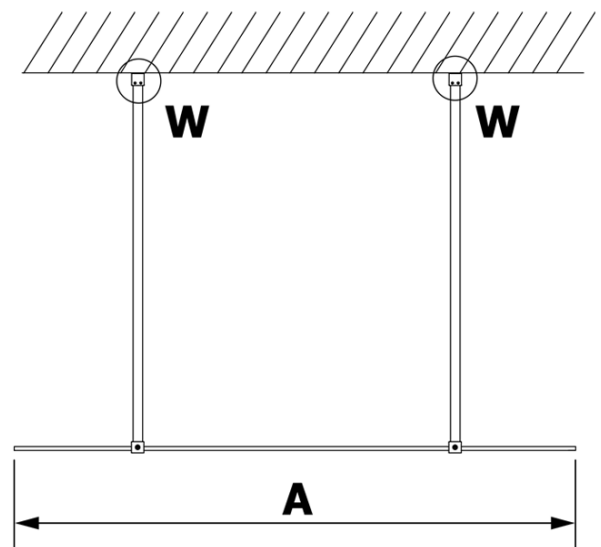

### Size

**Width:** 800 mm  
**Height:** 2000 mm

### Properties

**Glass colour:** TRANSPARENT glass  
**Glass finish:** Coated glass  
**Glass thickness:** 8 mm  
**Weight / Piece:** 38.0 kg  
**Packaging:** 1 Piece  
**Warranty:** 3 years

Technical sheet

MODEL	A
GX1270	685-700
GX1280	785-800
GX1290	885-900
GX1210	985-1000

MODEL	A
GX1270	685-700
GX1280	785-800
GX1290	885-900
GX1210	985-1000
GX1211	1085-1100
GX1212	1185-1200
GX1213	1285-1300
GX1214	1385-1400