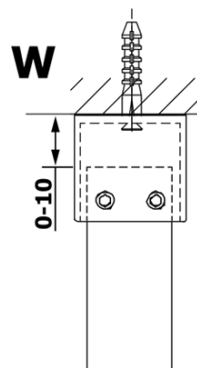

### Size

**Width:** 800 mm  
**Height:** 2000 mm

### Properties

**Glass colour:** TRANSPARENT glass  
**Glass finish:** Coated glass  
**Glass thickness:** 8 mm  
**Weight / Piece:** 38.0 kg  
**Packaging:** 1 Piece  
**Warranty:** 3 years

Technical sheet

MODEL	A
GX1270	685-700
GX1280	785-800
GX1290	885-900
GX1210	985-1000

MODEL	A
GX1270	685-700
GX1280	785-800
GX1290	885-900
GX1210	985-1000
GX1211	1085-1100
GX1212	1185-1200
GX1213	1285-1300
GX1214	1385-1400