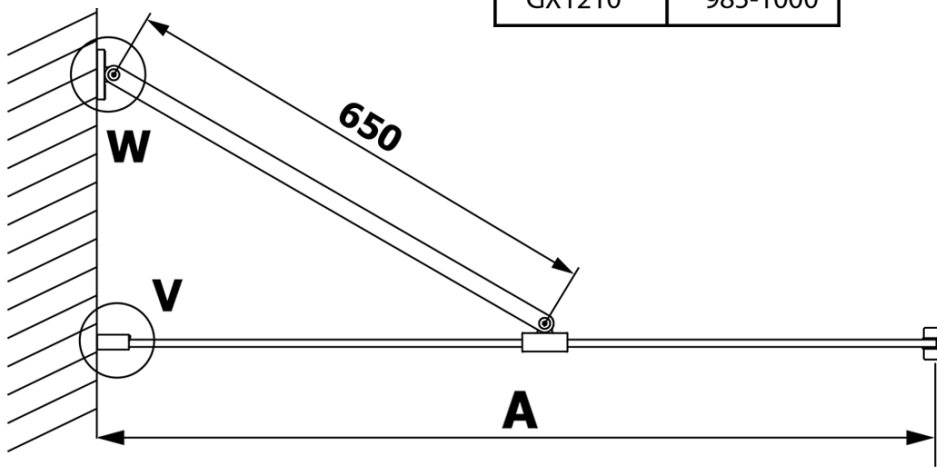

Technical sheet

MODEL	A
GX1270	685-700
GX1280	785-800
GX1290	885-900
GX1210	985-1000