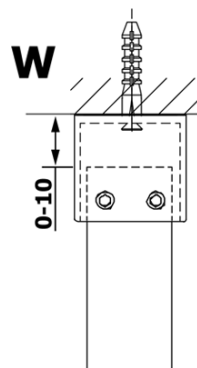

VARIO clear glass 800x2000mm

Order code: GX1280

Basic information

Brand: Gelco

Series: VARIO

Size

Width: 800 mm

Height: 2000 mm

Properties

Glass colour: TRANSPARENT glass

Glass finish: Coated glass

Glass thickness: 8 mm

Weight / Piece: 38.0 kg

Packaging: 1 Piece

Warranty: 3 years

Technical sheet

MODEL	A
GX1270	685-700
GX1280	785-800
GX1290	885-900
GX1210	985-1000

MODEL	A
GX1270	685-700
GX1280	785-800
GX1290	885-900
GX1210	985-1000
GX1211	1085-1100
GX1212	1185-1200
GX1213	1285-1300
GX1214	1385-1400

MODEL	A
GX1270	679
GX1280	779
GX1290	879
GX1210	979
GX1211	1079
GX1212	1179
GX1213	1279
GX1214	1379