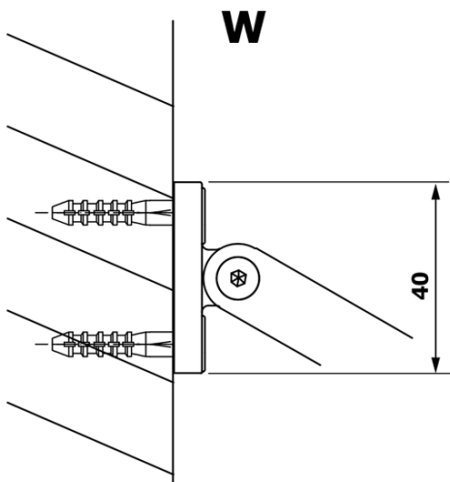

VARIO clear glass 800x2000mm

Order code: GX1280

Basic information

Brand: Gelco

Series: VARIO

Size

Width: 800 mm

Height: 2000 mm

Properties

Glass colour: TRANSPARENT glass

Glass finish: Coated glass

Glass thickness: 8 mm

Weight / Piece: 38.0 kg

Packaging: 1 Piece

Warranty: 3 years

Technical sheet

MODEL	A
GX1270	685-700
GX1280	785-800
GX1290	885-900
GX1210	985-1000

MODEL	A
GX1270	685-700
GX1280	785-800
GX1290	885-900
GX1210	985-1000
GX1211	1085-1100
GX1212	1185-1200
GX1213	1285-1300
GX1214	1385-1400