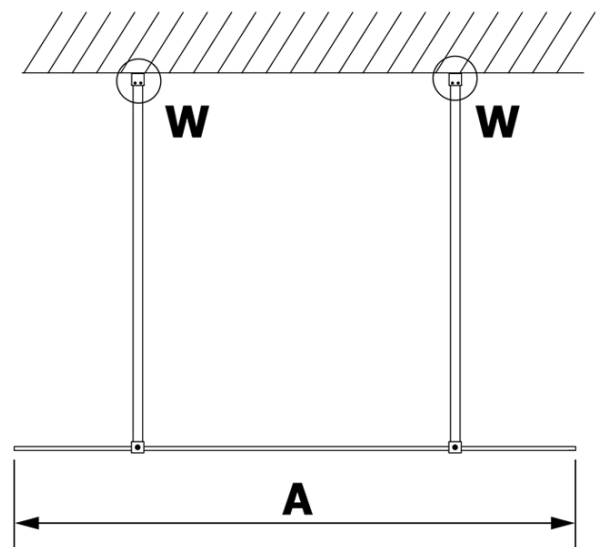

VARIO clear glass 800x2000mm

Order code: GX1280

Basic information

Brand: Gelco

Series: VARIO

Size

Width: 800 mm

Height: 2000 mm

Properties

Glass colour: TRANSPARENT glass

Glass finish: Coated glass

Glass thickness: 8 mm

Weight / Piece: 38.0 kg

Packaging: 1 Piece

Warranty: 3 years

Technical sheet

MODEL	A
GX1270	685-700
GX1280	785-800
GX1290	885-900
GX1210	985-1000

MODEL	A
GX1270	685-700
GX1280	785-800
GX1290	885-900
GX1210	985-1000
GX1211	1085-1100
GX1212	1185-1200
GX1213	1285-1300
GX1214	1385-1400

MODEL	A
GX1270	679
GX1280	779
GX1290	879
GX1210	979
GX1211	1079
GX1212	1179
GX1213	1279
GX1214	1379