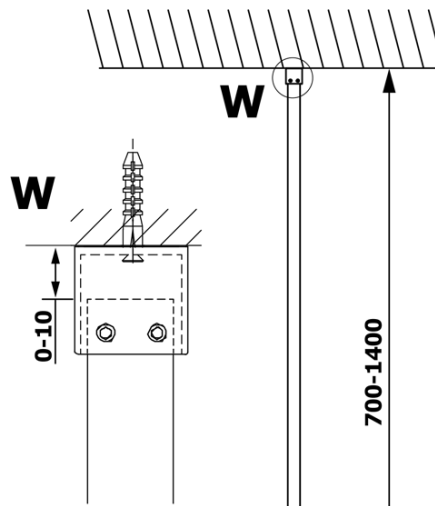

VARIO clear glass 800x2000mm

Order code: GX1280

Basic information

Brand: Gelco

Series: VARIO

Size

Width: 800 mm

Height: 2000 mm

Properties

Glass colour: TRANSPARENT glass

Glass finish: Coated glass

Glass thickness: 8 mm

Weight / Piece: 38.0 kg

Packaging: 1 Piece

Warranty: 3 years

Technical sheet

MODEL	A
GX1270	685-700
GX1280	785-800
GX1290	885-900
GX1210	985-1000

MODEL	A
GX1270	685-700
GX1280	785-800
GX1290	885-900
GX1210	985-1000
GX1211	1085-1100
GX1212	1185-1200
GX1213	1285-1300
GX1214	1385-1400