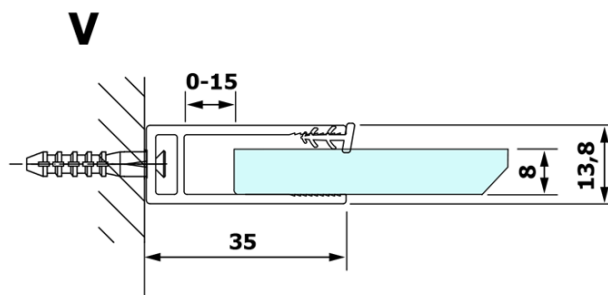

VARIO clear glass 800x2000mm

Order code: GX1280

Basic information

Brand: Gelco

Series: VARIO

Size

Width: 800 mm

Height: 2000 mm

Properties

Glass colour: TRANSPARENT glass

Glass finish: Coated glass

Glass thickness: 8 mm

Weight / Piece: 38.0 kg

Packaging: 1 Piece

Warranty: 3 years

Technical sheet

MODEL	A
GX1270	685-700
GX1280	785-800
GX1290	885-900
GX1210	985-1000

MODEL	A
GX1270	685-700
GX1280	785-800
GX1290	885-900
GX1210	985-1000
GX1211	1085-1100
GX1212	1185-1200
GX1213	1285-1300
GX1214	1385-1400