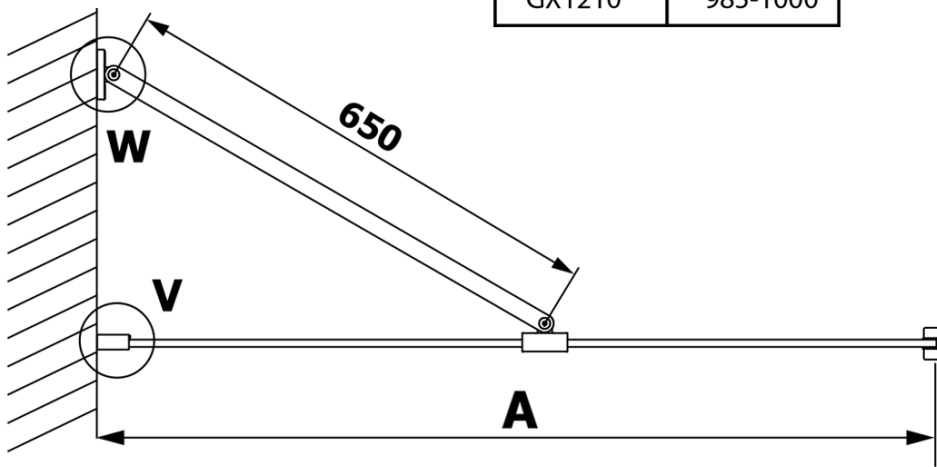

VARIO clear glass 800x2000mm

Order code: GX1280

Basic information

Brand: Gelco

Series: VARIO

Size

Width: 800 mm

Height: 2000 mm

Properties

Glass colour: TRANSPARENT glass

Glass finish: Coated glass

Glass thickness: 8 mm

Weight / Piece: 38.0 kg

Packaging: 1 Piece

Warranty: 3 years

Technical sheet

MODEL	A
GX1270	685-700
GX1280	785-800
GX1290	885-900
GX1210	985-1000

MODEL	A
GX1270	685-700
GX1280	785-800
GX1290	885-900
GX1210	985-1000
GX1211	1085-1100
GX1212	1185-1200
GX1213	1285-1300
GX1214	1385-1400