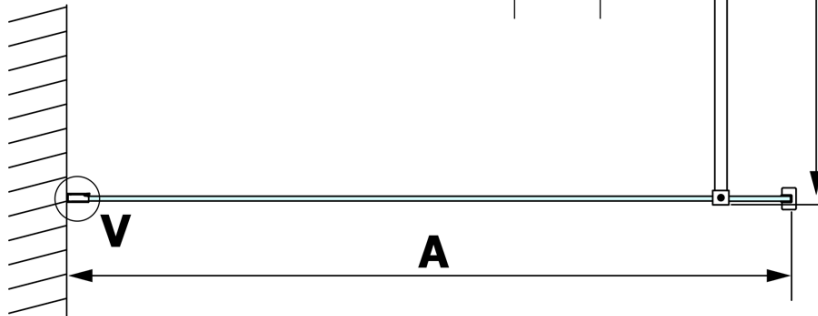

VARIO clear glass 800x2000mm

Order code: GX1280

Basic information

Brand: Gelco

Series: VARIO

Size

Width: 800 mm

Height: 2000 mm

Properties

Glass colour: TRANSPARENT glass

Glass finish: Coated glass

Glass thickness: 8 mm

Weight / Piece: 38.0 kg

Packaging: 1 Piece

Warranty: 3 years

Technical sheet

MODEL	A
GX1270	685-700
GX1280	785-800
GX1290	885-900
GX1210	985-1000

MODEL	A
GX1270	685-700
GX1280	785-800
GX1290	885-900
GX1210	985-1000
GX1211	1085-1100
GX1212	1185-1200
GX1213	1285-1300
GX1214	1385-1400