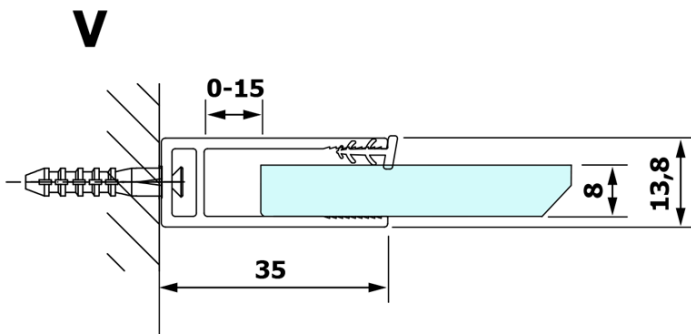

VARIO clear glass 800x2000mm

Order code: GX1280

Basic information

Brand: Gelco

Series: VARIO

Size

Width: 800 mm

Height: 2000 mm

Properties

Glass colour: TRANSPARENT glass

Glass finish: Coated glass

Glass thickness: 8 mm

Weight / Piece: 38.0 kg

Packaging: 1 Piece

Warranty: 3 years

Technical sheet

MODEL	A
GX1270	685-700
GX1280	785-800
GX1290	885-900
GX1210	985-1000

MODEL	A
GX1270	685-700
GX1280	785-800
GX1290	885-900
GX1210	985-1000
GX1211	1085-1100
GX1212	1185-1200
GX1213	1285-1300
GX1214	1385-1400