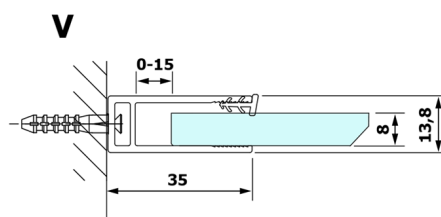

Order code: GX1280

Size

Width: 800 mm
Height: 2000 mm

Properties

Warranty: 3 years

Technical sheet

MODEL	A
GX1270	685-700
GX1280	785-800
GX1290	885-900
GX1210	985-1000

MODEL	A
GX1270	685-700
GX1280	785-800
GX1290	885-900
GX1210	985-1000
GX1211	1085-1100
GX1212	1185-1200
GX1213	1285-1300
GX1214	1385-1400

MODEL	A
GX1270	679
GX1280	779
GX1290	879
GX1210	979
GX1211	1079
GX1212	1179
GX1213	1279
GX1214	1379