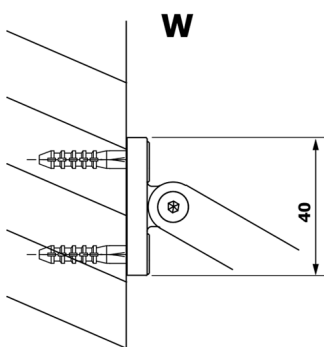

Order code: GX1280

Size

Width: 800 mm
Height: 2000 mm

Properties

Warranty: 3 years

Technical sheet

MODEL	A
GX1270	685-700
GX1280	785-800
GX1290	885-900
GX1210	985-1000

MODEL	A
GX1270	685-700
GX1280	785-800
GX1290	885-900
GX1210	985-1000
GX1211	1085-1100
GX1212	1185-1200
GX1213	1285-1300
GX1214	1385-1400

MODEL	A
GX1270	679
GX1280	779
GX1290	879
GX1210	979
GX1211	1079
GX1212	1179
GX1213	1279
GX1214	1379