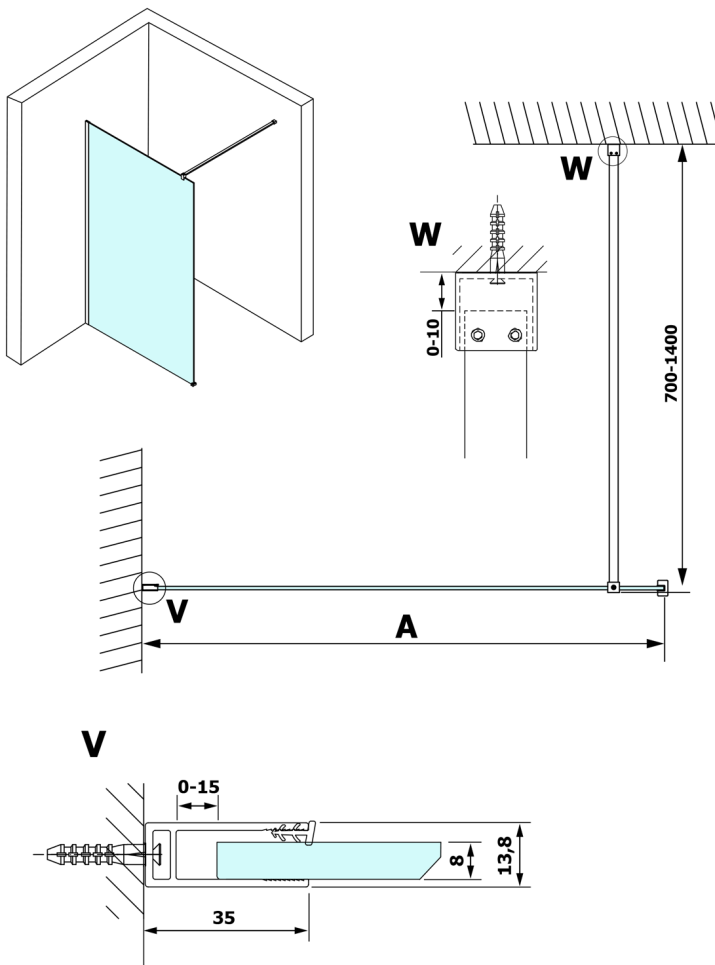

Order code: GX1280

Size

Width: 800 mm
Height: 2000 mm

Properties

Warranty: 3 years

Technical sheet

MODEL	A
GX1270	685-700
GX1280	785-800
GX1290	885-900
GX1210	985-1000

MODEL	A
GX1270	685-700
GX1280	785-800
GX1290	885-900
GX1210	985-1000
GX1211	1085-1100
GX1212	1185-1200
GX1213	1285-1300
GX1214	1385-1400

MODEL	A
GX1270	679
GX1280	779
GX1290	879
GX1210	979
GX1211	1079
GX1212	1179
GX1213	1279
GX1214	1379