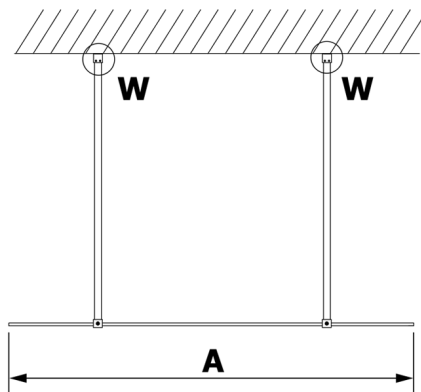

Order code: GX1280

Size

Width: 800 mm
Height: 2000 mm

Properties

Warranty: 3 years

Technical sheet

MODEL	A
GX1270	685-700
GX1280	785-800
GX1290	885-900
GX1210	985-1000

MODEL	A
GX1270	685-700
GX1280	785-800
GX1290	885-900
GX1210	985-1000
GX1211	1085-1100
GX1212	1185-1200
GX1213	1285-1300
GX1214	1385-1400

MODEL	A
GX1270	679
GX1280	779
GX1290	879
GX1210	979
GX1211	1079
GX1212	1179
GX1213	1279
GX1214	1379