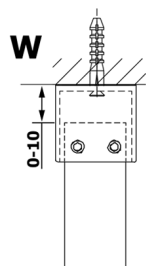

Order code: GX1280

Size

Width: 800 mm
Height: 2000 mm

Properties

Warranty: 3 years

Technical sheet

MODEL	A
GX1270	685-700
GX1280	785-800
GX1290	885-900
GX1210	985-1000

MODEL	A
GX1270	685-700
GX1280	785-800
GX1290	885-900
GX1210	985-1000
GX1211	1085-1100
GX1212	1185-1200
GX1213	1285-1300
GX1214	1385-1400

MODEL	A
GX1270	679
GX1280	779
GX1290	879
GX1210	979
GX1211	1079
GX1212	1179
GX1213	1279
GX1214	1379