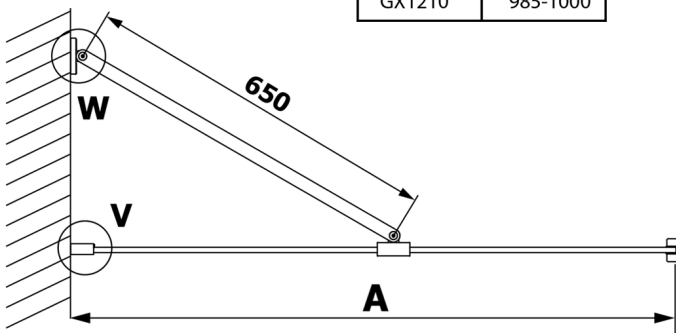

Order code: GX1280

Size

Width: 800 mm
Height: 2000 mm

Properties

Warranty: 3 years

Technical sheet

MODEL	A
GX1270	685-700
GX1280	785-800
GX1290	885-900
GX1210	985-1000

MODEL	A
GX1270	685-700
GX1280	785-800
GX1290	885-900
GX1210	985-1000
GX1211	1085-1100
GX1212	1185-1200
GX1213	1285-1300
GX1214	1385-1400

MODEL	A
GX1270	679
GX1280	779
GX1290	879
GX1210	979
GX1211	1079
GX1212	1179
GX1213	1279
GX1214	1379