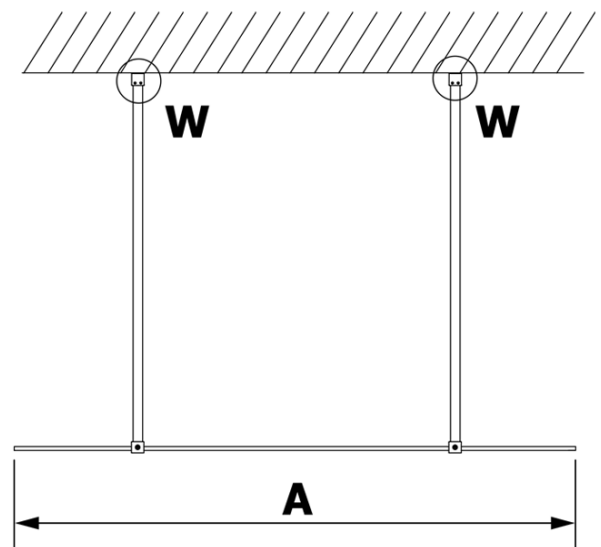

### Size

**Width:** 700 mm  
**Height:** 2000 mm

### Properties

**Glass colour:** TRANSPARENT glass  
**Glass finish:** Coated glass  
**Glass thickness:** 8 mm  
**Weight / Piece:** 31.0 kg  
**Packaging:** 1 Piece  
**Warranty:** 3 years

Technical sheet

MODEL	A
GX1270	685-700
GX1280	785-800
GX1290	885-900
GX1210	985-1000

MODEL	A
GX1270	685-700
GX1280	785-800
GX1290	885-900
GX1210	985-1000
GX1211	1085-1100
GX1212	1185-1200
GX1213	1285-1300
GX1214	1385-1400