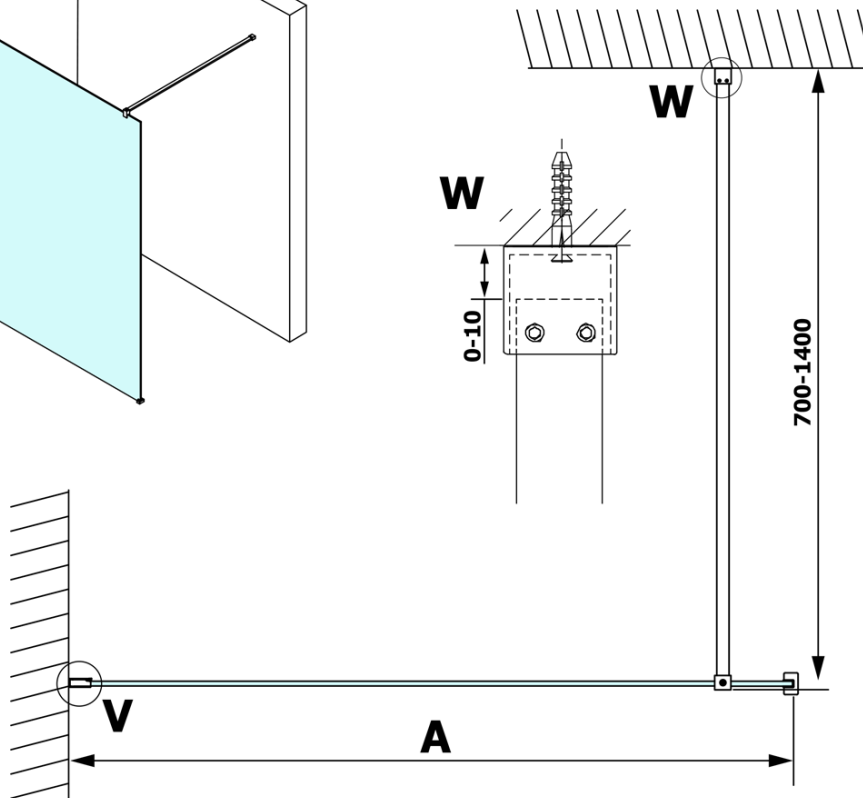

### Size

**Width:** 700 mm  
**Height:** 2000 mm

### Properties

**Glass colour:** TRANSPARENT glass  
**Glass finish:** Coated glass  
**Glass thickness:** 8 mm  
**Weight / Piece:** 31.0 kg  
**Packaging:** 1 Piece  
**Warranty:** 3 years

Technical sheet

MODEL	A
GX1270	685-700
GX1280	785-800
GX1290	885-900
GX1210	985-1000

MODEL	A
GX1270	685-700
GX1280	785-800
GX1290	885-900
GX1210	985-1000
GX1211	1085-1100
GX1212	1185-1200
GX1213	1285-1300
GX1214	1385-1400