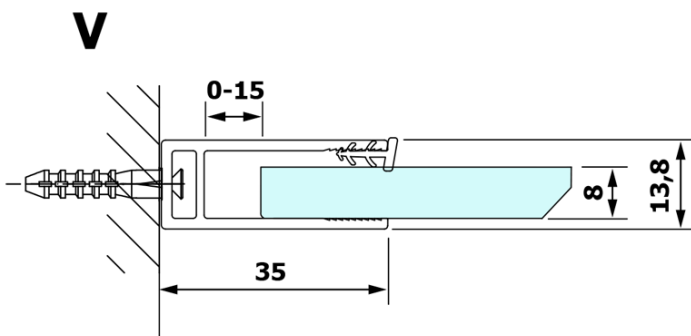

### Size

**Width:** 700 mm  
**Height:** 2000 mm

### Properties

**Glass colour:** TRANSPARENT glass  
**Glass finish:** Coated glass  
**Glass thickness:** 8 mm  
**Weight / Piece:** 31.0 kg  
**Packaging:** 1 Piece  
**Warranty:** 3 years

Technical sheet

MODEL	A
GX1270	685-700
GX1280	785-800
GX1290	885-900
GX1210	985-1000

MODEL	A
GX1270	685-700
GX1280	785-800
GX1290	885-900
GX1210	985-1000
GX1211	1085-1100
GX1212	1185-1200
GX1213	1285-1300
GX1214	1385-1400