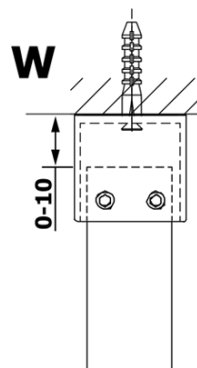

### Size

**Width:** 700 mm  
**Height:** 2000 mm

### Properties

**Glass colour:** TRANSPARENT glass  
**Glass finish:** Coated glass  
**Glass thickness:** 8 mm  
**Weight / Piece:** 31.0 kg  
**Packaging:** 1 Piece  
**Warranty:** 3 years

Technical sheet

MODEL	A
GX1270	685-700
GX1280	785-800
GX1290	885-900
GX1210	985-1000

MODEL	A
GX1270	685-700
GX1280	785-800
GX1290	885-900
GX1210	985-1000
GX1211	1085-1100
GX1212	1185-1200
GX1213	1285-1300
GX1214	1385-1400