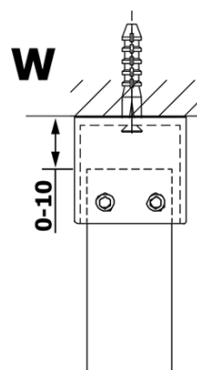

### Size

**Width:** 700 mm

**Height:** 2000 mm

### Properties

**Glass colour:** TRANSPARENT glass

**Glass finish:** Coated glass

**Glass thickness:** 8 mm

**Weight / Piece:** 31.0 kg

**Packaging:** 1 Piece

**Warranty:** 3 years

Technical sheet

MODEL	A
GX1270	685-700
GX1280	785-800
GX1290	885-900
GX1210	985-1000

MODEL	A
GX1270	685-700
GX1280	785-800
GX1290	885-900
GX1210	985-1000
GX1211	1085-1100
GX1212	1185-1200
GX1213	1285-1300
GX1214	1385-1400