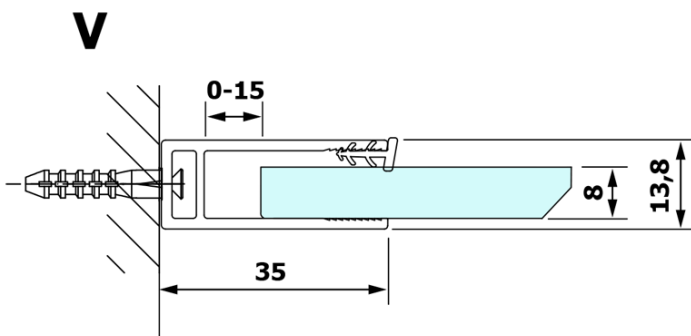

### Size

**Width:** 700 mm

**Height:** 2000 mm

### Properties

**Glass colour:** TRANSPARENT glass

**Glass finish:** Coated glass

**Glass thickness:** 8 mm

**Weight / Piece:** 31.0 kg

**Packaging:** 1 Piece

**Warranty:** 3 years

Technical sheet

MODEL	A
GX1270	685-700
GX1280	785-800
GX1290	885-900
GX1210	985-1000

MODEL	A
GX1270	685-700
GX1280	785-800
GX1290	885-900
GX1210	985-1000
GX1211	1085-1100
GX1212	1185-1200
GX1213	1285-1300
GX1214	1385-1400