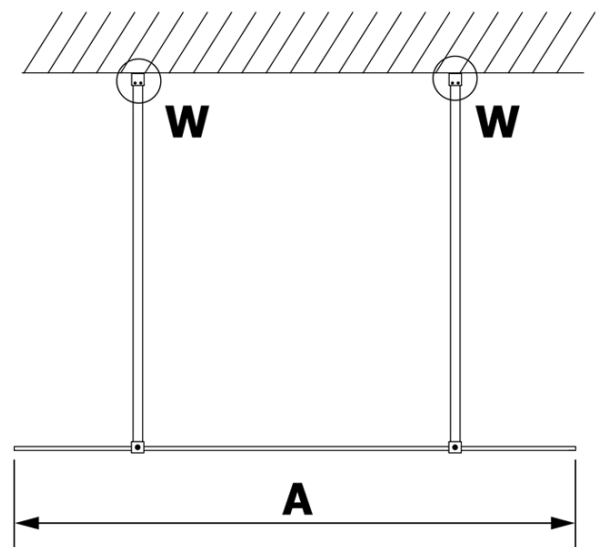

### Size

**Width:** 700 mm

**Height:** 2000 mm

### Properties

**Glass colour:** TRANSPARENT glass

**Glass finish:** Coated glass

**Glass thickness:** 8 mm

**Weight / Piece:** 31.0 kg

**Packaging:** 1 Piece

**Warranty:** 3 years

Technical sheet

MODEL	A
GX1270	685-700
GX1280	785-800
GX1290	885-900
GX1210	985-1000

MODEL	A
GX1270	685-700
GX1280	785-800
GX1290	885-900
GX1210	985-1000
GX1211	1085-1100
GX1212	1185-1200
GX1213	1285-1300
GX1214	1385-1400