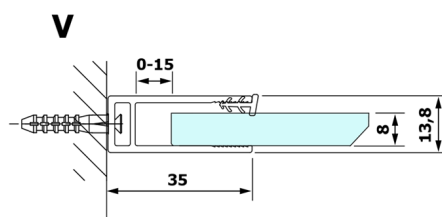

Order code: GX1270

Size

Width: 700 mm
Height: 2000 mm

Properties

Warranty: 3 years

Technical sheet

MODEL	A
GX1270	685-700
GX1280	785-800
GX1290	885-900
GX1210	985-1000

MODEL	A
GX1270	685-700
GX1280	785-800
GX1290	885-900
GX1210	985-1000
GX1211	1085-1100
GX1212	1185-1200
GX1213	1285-1300
GX1214	1385-1400

MODEL	A
GX1270	679
GX1280	779
GX1290	879
GX1210	979
GX1211	1079
GX1212	1179
GX1213	1279
GX1214	1379