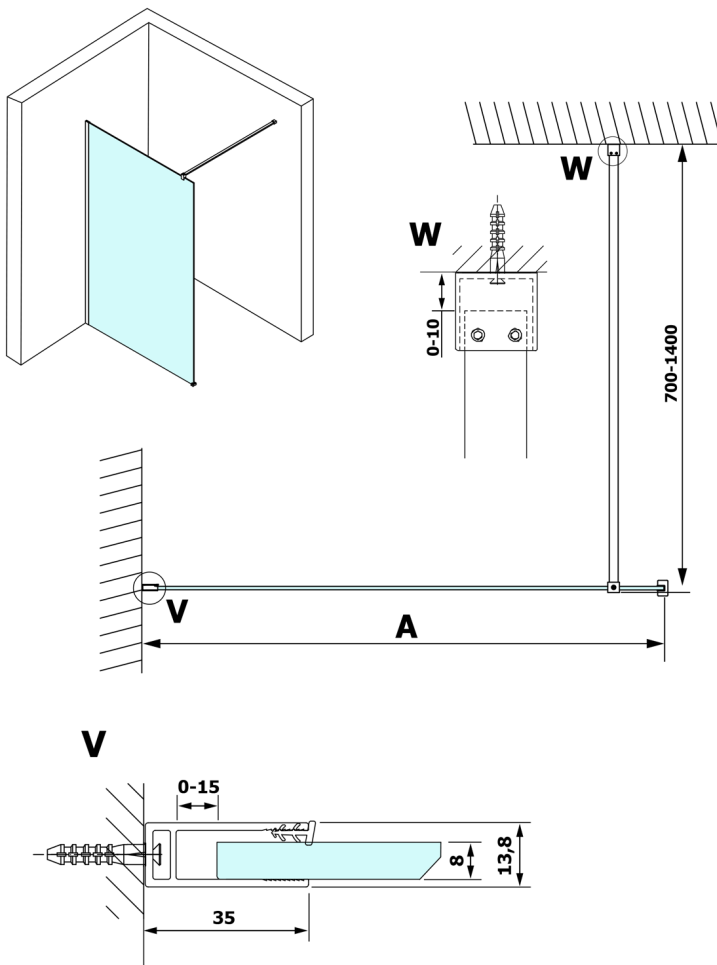

Order code: GX1270

Size

Width: 700 mm
Height: 2000 mm

Properties

Warranty: 3 years

Technical sheet

MODEL	A
GX1270	685-700
GX1280	785-800
GX1290	885-900
GX1210	985-1000

MODEL	A
GX1270	685-700
GX1280	785-800
GX1290	885-900
GX1210	985-1000
GX1211	1085-1100
GX1212	1185-1200
GX1213	1285-1300
GX1214	1385-1400

MODEL	A
GX1270	679
GX1280	779
GX1290	879
GX1210	979
GX1211	1079
GX1212	1179
GX1213	1279
GX1214	1379