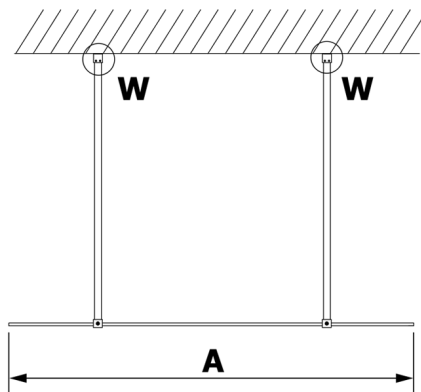

Order code: GX1270

Size

Width: 700 mm
Height: 2000 mm

Properties

Warranty: 3 years

Technical sheet

MODEL	A
GX1270	685-700
GX1280	785-800
GX1290	885-900
GX1210	985-1000

MODEL	A
GX1270	685-700
GX1280	785-800
GX1290	885-900
GX1210	985-1000
GX1211	1085-1100
GX1212	1185-1200
GX1213	1285-1300
GX1214	1385-1400

MODEL	A
GX1270	679
GX1280	779
GX1290	879
GX1210	979
GX1211	1079
GX1212	1179
GX1213	1279
GX1214	1379