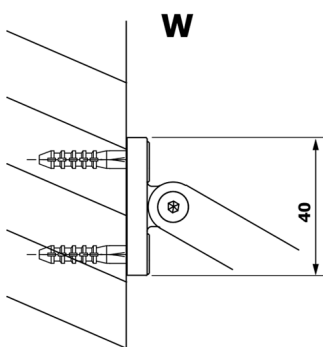

Order code: GX1270

Size

Width: 700 mm
Height: 2000 mm

Properties

Warranty: 3 years

Technical sheet

MODEL	A
GX1270	685-700
GX1280	785-800
GX1290	885-900
GX1210	985-1000

MODEL	A
GX1270	685-700
GX1280	785-800
GX1290	885-900
GX1210	985-1000
GX1211	1085-1100
GX1212	1185-1200
GX1213	1285-1300
GX1214	1385-1400

MODEL	A
GX1270	679
GX1280	779
GX1290	879
GX1210	979
GX1211	1079
GX1212	1179
GX1213	1279
GX1214	1379