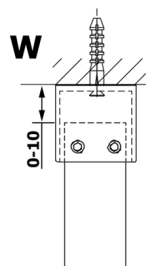

Order code: GX1270

Size

Width: 700 mm
Height: 2000 mm

Properties

Warranty: 3 years

Technical sheet

MODEL	A
GX1270	685-700
GX1280	785-800
GX1290	885-900
GX1210	985-1000

MODEL	A
GX1270	685-700
GX1280	785-800
GX1290	885-900
GX1210	985-1000
GX1211	1085-1100
GX1212	1185-1200
GX1213	1285-1300
GX1214	1385-1400

MODEL	A
GX1270	679
GX1280	779
GX1290	879
GX1210	979
GX1211	1079
GX1212	1179
GX1213	1279
GX1214	1379