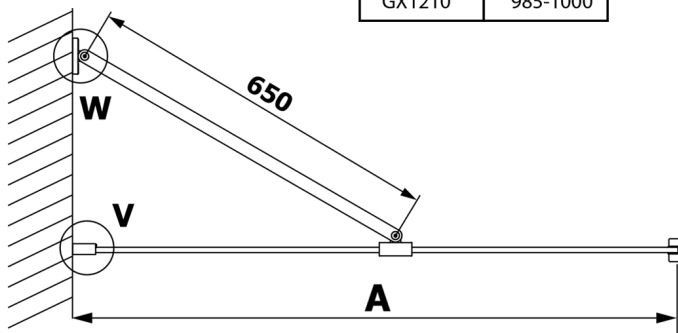

Order code: GX1270

Size

Width: 700 mm
Height: 2000 mm

Properties

Warranty: 3 years

Technical sheet

MODEL	A
GX1270	685-700
GX1280	785-800
GX1290	885-900
GX1210	985-1000

MODEL	A
GX1270	685-700
GX1280	785-800
GX1290	885-900
GX1210	985-1000
GX1211	1085-1100
GX1212	1185-1200
GX1213	1285-1300
GX1214	1385-1400

MODEL	A
GX1270	679
GX1280	779
GX1290	879
GX1210	979
GX1211	1079
GX1212	1179
GX1213	1279
GX1214	1379