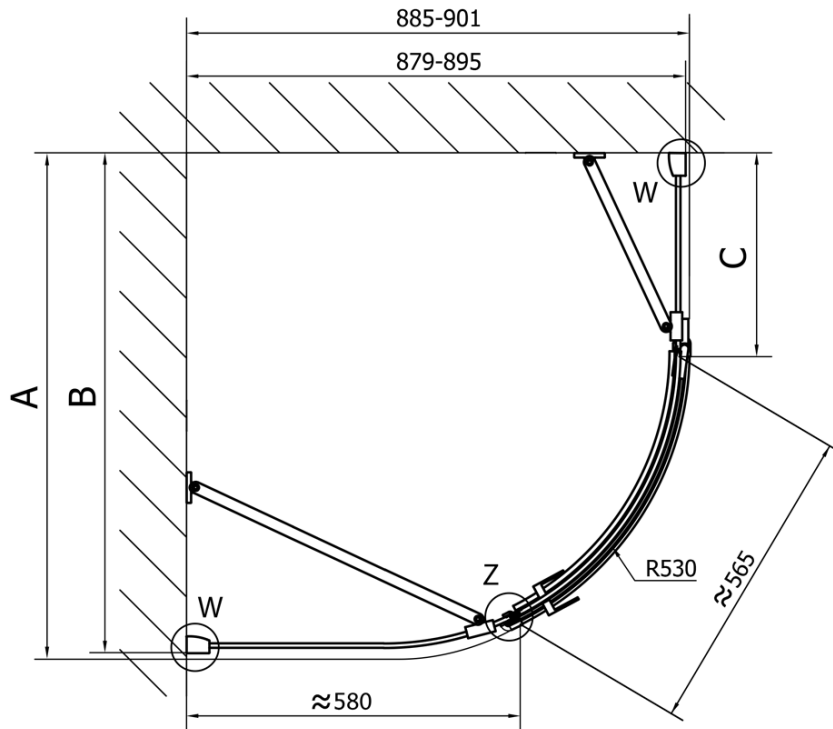

FORTIS Quadrant Shower Enclosure

1200x900x2000mm, right

Order code: FL5290R

Basic information

Brand: Polysan
Series: FORTIS

Size

Width: 1200 mm
Height: 2000 mm
Depth: 900 mm

Properties

Profile colour: Chrome - polished aluminum
Shape: Quadrant with extended side panel
Type of opening: Single pivot door
Opening direction: Right
Opening width: 565 mm
Glass colour: TRANSPARENT glass
Glass finish: Antidrop
Glass thickness: 8 mm
Radius: R550
Properties: Frameless design
Weight / Piece: 83.5 kg
Packaging: 1 Piece
Warranty: 2 years

Spare parts

Vertical seal between glass 8mm (Order code: NDFL0503)

FORTIS Quadrant Shower Enclosure
1200x900x2000mm, right

Technical sheet

FL5090L

FL5090R

FORTIS Quadrant Shower Enclosure
1200x900x2000mm, right

	A	B	C
FL5090L/R	985-1001	979-995	≈450
FL5190L/R	1085-1101	1079-1095	≈550
FL5290L/R	1185-1201	1179-1195	≈650