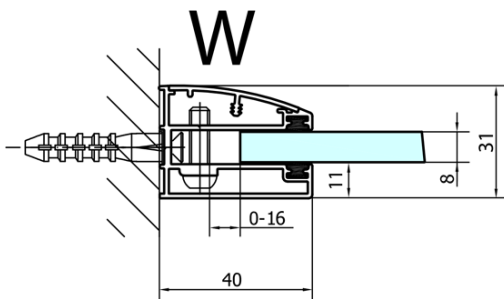

FORTIS Quadrant Shower Enclosure

1200x900x2000mm, right

Order code: FL5290R

Basic information

Brand: Polysan
Series: FORTIS

Size

Width: 1200 mm
Height: 2000 mm
Depth: 900 mm

Properties

Profile colour: Chrome - polished aluminum
Shape: Quadrant with extended side panel
Type of opening: Single pivot door
Opening direction: Right
Opening width: 565 mm
Glass colour: TRANSPARENT glass
Glass finish: Antidrop
Glass thickness: 8 mm
Radius: R550
Properties: Frameless design
Weight / Piece: 83.5 kg
Packaging: 1 Piece
Warranty: 2 years

Spare parts

Vertical seal between glass 8mm (Order code: NDFL0503)

FORTIS Quadrant Shower Enclosure
1200x900x2000mm, right

Technical sheet

FL5090L

FL5090R

FORTIS Quadrant Shower Enclosure
1200x900x2000mm, right