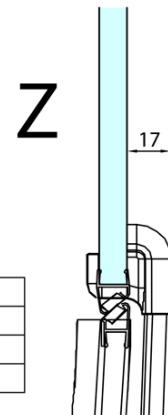

FORTIS Quadrant Shower Enclosure

1200x900x2000mm, right

Order code: FL5290R

Basic information

Brand: Polysan
Series: FORTIS

Size

Width: 1200 mm
Height: 2000 mm
Depth: 900 mm

Properties

Profile colour: Chrome - polished aluminum
Shape: Quadrant with extended side panel
Type of opening: Single pivot door
Opening direction: Right
Opening width: 565 mm
Glass colour: TRANSPARENT glass
Glass finish: Antidrop
Glass thickness: 8 mm
Radius: R550
Properties: Frameless design
Weight / Piece: 83.5 kg
Packaging: 1 Piece
Warranty: 2 years

Spare parts

Vertical seal between glass 8mm (Order code: NDFL0503)

FORTIS Quadrant Shower Enclosure
1200x900x2000mm, right

Technical sheet

FL5090L

FL5090R

FORTIS Quadrant Shower Enclosure
1200x900x2000mm, right

	A	B	C
FL5090L/R	985-1001	979-995	≈450
FL5190L/R	1085-1101	1079-1095	≈550
FL5290L/R	1185-1201	1179-1195	≈650