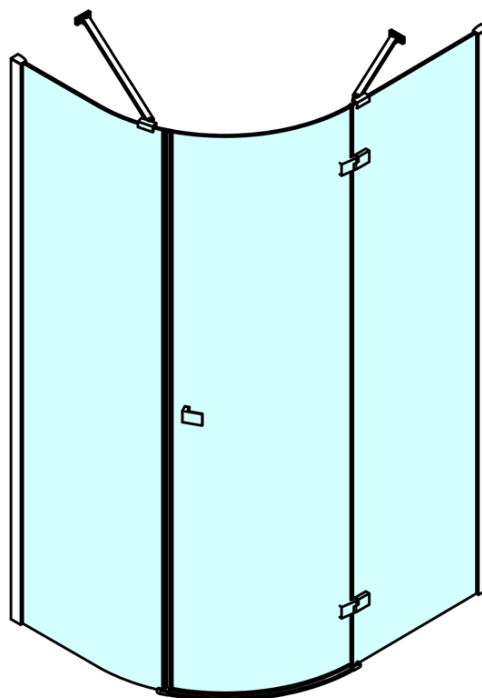

FORTIS Quadrant Shower Enclosure

1200x900x2000mm, right

Order code: FL5290R

Basic information

Brand: Polysan
Series: FORTIS

Size

Width: 1200 mm
Height: 2000 mm
Depth: 900 mm

Properties

Profile colour: Chrome - polished aluminum
Shape: Quadrant with extended side panel
Type of opening: Single pivot door
Opening direction: Right
Opening width: 565 mm
Glass colour: TRANSPARENT glass
Glass finish: Antidrop
Glass thickness: 8 mm
Radius: R550
Properties: Frameless design
Weight / Piece: 83.5 kg
Packaging: 1 Piece
Warranty: 2 years

Spare parts

Vertical seal between glass 8mm (Order code: NDFL0503)

FORTIS Quadrant Shower Enclosure
1200x900x2000mm, right

Technical sheet

FL5090L

FL5090R

FORTIS Quadrant Shower Enclosure
1200x900x2000mm, right