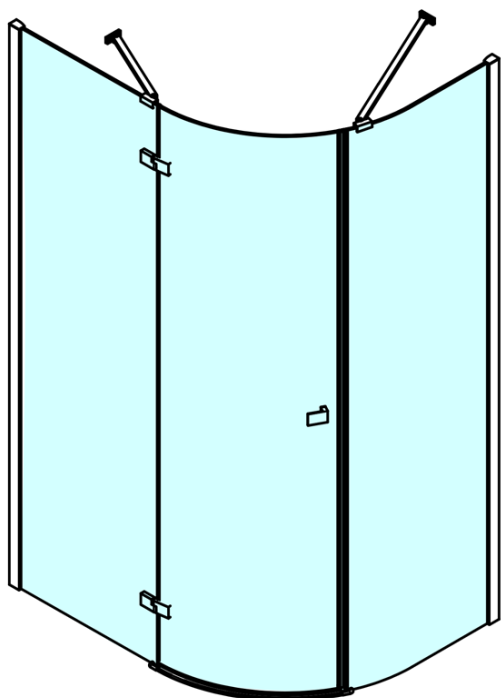

FORTIS Quadrant Shower Enclosure

1200x900x2000mm, right

Order code: FL5290R

Basic information

Brand: Polysan
Series: FORTIS

Size

Width: 1200 mm
Height: 2000 mm
Depth: 900 mm

Properties

Profile colour: Chrome - polished aluminum
Shape: Quadrant with extended side panel
Type of opening: Single pivot door
Opening direction: Right
Opening width: 565 mm
Glass colour: TRANSPARENT glass
Glass finish: Antidrop
Glass thickness: 8 mm
Radius: R550
Properties: Frameless design
Weight / Piece: 83.5 kg
Packaging: 1 Piece
Warranty: 2 years

Spare parts

Vertical seal between glass 8mm (Order code: NDFL0503)

FORTIS Quadrant Shower Enclosure
1200x900x2000mm, right

Technical sheet

FL5090L

FL5090R

FORTIS Quadrant Shower Enclosure
1200x900x2000mm, right