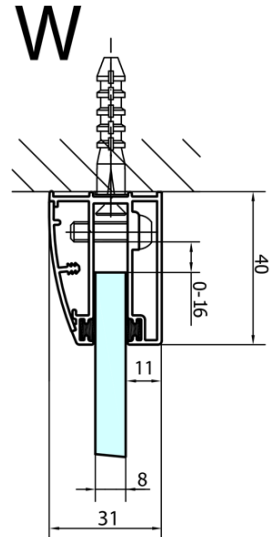

FORTIS Quadrant Shower Enclosure

1200x900x2000mm, right

Order code: FL5290R

Basic information

Brand: Polysan
Series: FORTIS

Size

Width: 1200 mm
Height: 2000 mm
Depth: 900 mm

Properties

Profile colour: Chrome - polished aluminum
Shape: Quadrant with extended side panel
Type of opening: Single pivot door
Opening direction: Right
Opening width: 565 mm
Glass colour: TRANSPARENT glass
Glass finish: Antidrop
Glass thickness: 8 mm
Radius: R550
Properties: Frameless design
Weight / Piece: 83.5 kg
Packaging: 1 Piece
Warranty: 2 years

Spare parts

Vertical seal between glass 8mm (Order code: NDFL0503)

FORTIS Quadrant Shower Enclosure
1200x900x2000mm, right

Technical sheet

FL5090L

FL5090R

FORTIS Quadrant Shower Enclosure
1200x900x2000mm, right

	A	B	C
FL5090L/R	985-1001	979-995	≈450
FL5190L/R	1085-1101	1079-1095	≈550
FL5290L/R	1185-1201	1179-1195	≈650