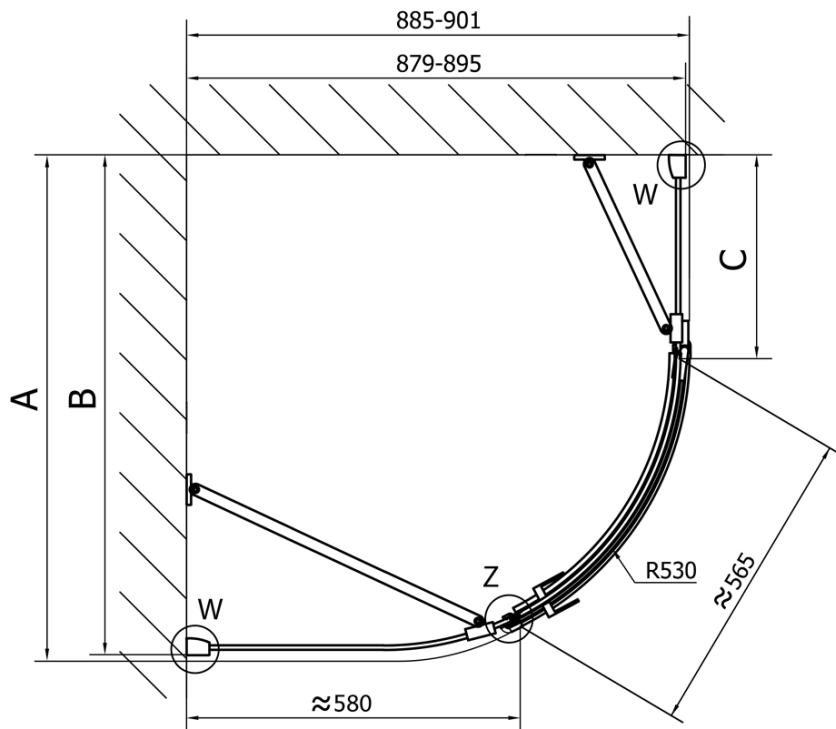

FORTIS Quadrant Shower Enclosure

1200x900x2000mm, right

Order code: FL5290R

Basic information

Brand: Polysan
Series: FORTIS

Size

Width: 1200 mm
Height: 2000 mm
Depth: 900 mm

Properties

Profile colour: Chrome - polished aluminum
Shape: Quadrant with extended side panel
Type of opening: Single pivot door
Opening direction: Right
Opening width: 565 mm
Glass colour: TRANSPARENT glass
Glass finish: Antidrop
Glass thickness: 8 mm
Radius: R550
Properties: Frameless design
Weight / Piece: 83.5 kg
Packaging: 1 Piece
Warranty: 2 years

Spare parts

Acrylic gasket between glass 8mm, flag (Order code: NDFL0503)

FORTIS Quadrant Shower Enclosure
1200x900x2000mm, right

Technical sheet

FL5090L

FL5090R

FORTIS Quadrant Shower Enclosure
1200x900x2000mm, right

	A	B	C
FL5090L/R	985-1001	979-995	≈450
FL5190L/R	1085-1101	1079-1095	≈550
FL5290L/R	1185-1201	1179-1195	≈650