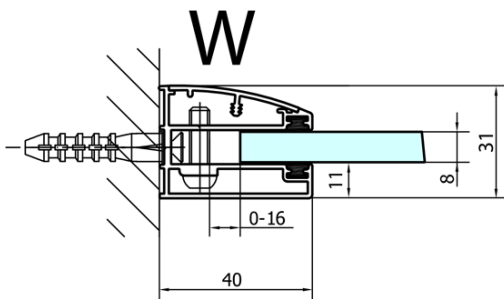

### Size

Width: 1200 mm  
Height: 2000 mm  
Depth: 900 mm

### Properties

Profile colour: Chrome - polished aluminum  
Shape: Quadrant with extended side panel  
Type of opening: Single pivot door  
Opening direction: Right  
Opening width: 565 mm  
Glass colour: TRANSPARENT glass  
Glass finish: Antidrop  
Glass thickness: 8 mm  
Radius: R550  
Properties: Frameless design  
Weight / Piece: 83.5 kg  
Packaging: 1 Piece  
Warranty: 2 years

### Spare parts

Acrylic gasket between glass 8mm, flag (Order code: NDFL0503)

FORTIS Quadrant Shower Enclosure  
1200x900x2000mm, right

Technical sheet

FL5090L

FL5090R

**FORTIS Quadrant Shower Enclosure**  
**1200x900x2000mm, right**

	A	B	C
FL5090L/R	985-1001	979-995	$\approx 450$
FL5190L/R	1085-1101	1079-1095	$\approx 550$
FL5290L/R	1185-1201	1179-1195	$\approx 650$