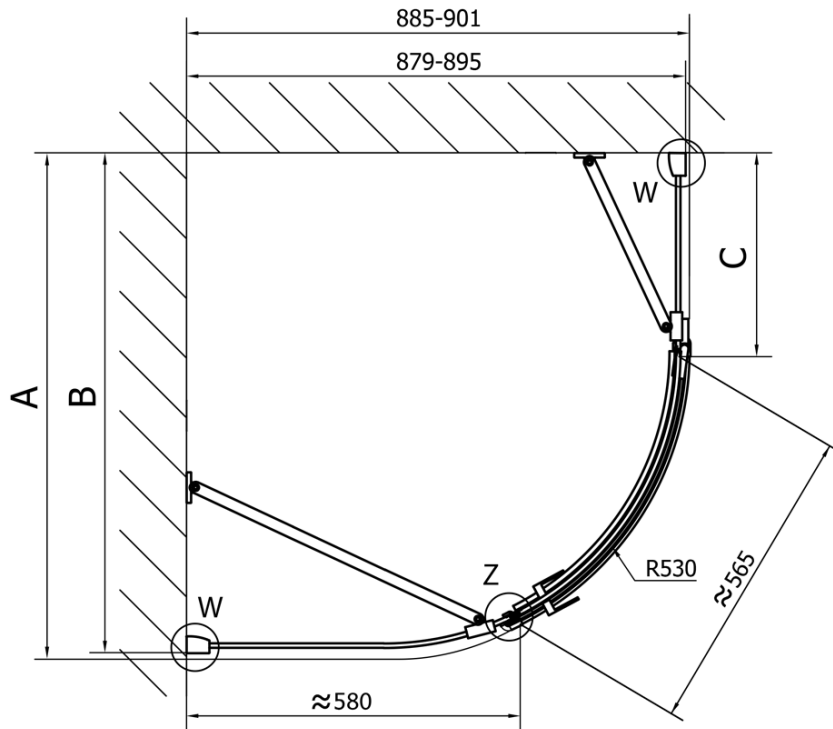

## 1200x900x2000mm, right

Order code: FL5290R

### Size

Width: 1200 mm  
Height: 2000 mm  
Depth: 900 mm

### Properties

Profile colour: Chrome - polished aluminum  
Shape: Quadrant with extended side panel  
Type of opening: Single pivot door  
Opening direction: Right  
Opening width: 565 mm  
Glass colour: TRANSPARENT glass  
Glass finish: Antidrop  
Glass thickness: 8 mm  
Radius: R550  
Properties: Frameless design  
Weight / Piece: 83.5 kg  
Packaging: 1 Piece  
Warranty: 2 years

### Spare parts

Acrylic gasket between glass 8mm, flag (Order code: NDFL0503)

FORTIS Quadrant Shower Enclosure  
1200x900x2000mm, right

Technical sheet

FL5090L

FL5090R

**FORTIS Quadrant Shower Enclosure**  
**1200x900x2000mm, right**