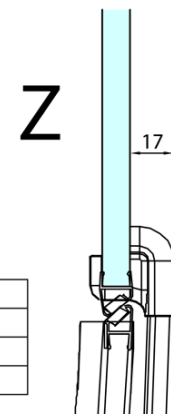

### Size

Width: 1200 mm  
Height: 2000 mm  
Depth: 900 mm

### Properties

Profile colour: Chrome - polished aluminum  
Shape: Quadrant with extended side panel  
Type of opening: Single pivot door  
Opening direction: Right  
Opening width: 565 mm  
Glass colour: TRANSPARENT glass  
Glass finish: Antidrop  
Glass thickness: 8 mm  
Radius: R550  
Properties: Frameless design  
Weight / Piece: 83.5 kg  
Packaging: 1 Piece  
Warranty: 2 years

### Spare parts

Acrylic gasket between glass 8mm, flag (Order code: NDFL0503)

FORTIS Quadrant Shower Enclosure  
1200x900x2000mm, right

Technical sheet

FL5090L

FL5090R

**FORTIS Quadrant Shower Enclosure**  
**1200x900x2000mm, right**

	A	B	C
FL5090L/R	985-1001	979-995	$\approx 450$
FL5190L/R	1085-1101	1079-1095	$\approx 550$
FL5290L/R	1185-1201	1179-1195	$\approx 650$