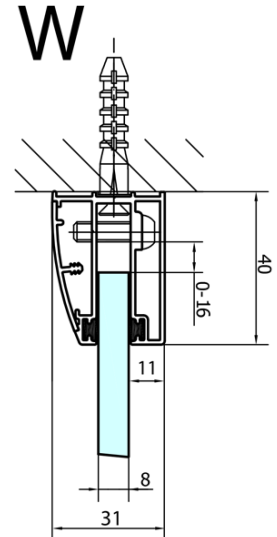

## 1200x900x2000mm, right

Order code: FL5290R

### Size

Width: 1200 mm  
Height: 2000 mm  
Depth: 900 mm

### Properties

Profile colour: Chrome - polished aluminum  
Shape: Quadrant with extended side panel  
Type of opening: Single pivot door  
Opening direction: Right  
Opening width: 565 mm  
Glass colour: TRANSPARENT glass  
Glass finish: Antidrop  
Glass thickness: 8 mm  
Radius: R550  
Properties: Frameless design  
Weight / Piece: 83.5 kg  
Packaging: 1 Piece  
Warranty: 2 years

### Spare parts

Acrylic gasket between glass 8mm, flag (Order code: NDFL0503)

FORTIS Quadrant Shower Enclosure  
1200x900x2000mm, right

Technical sheet

FL5090L

FL5090R

**FORTIS Quadrant Shower Enclosure**  
**1200x900x2000mm, right**