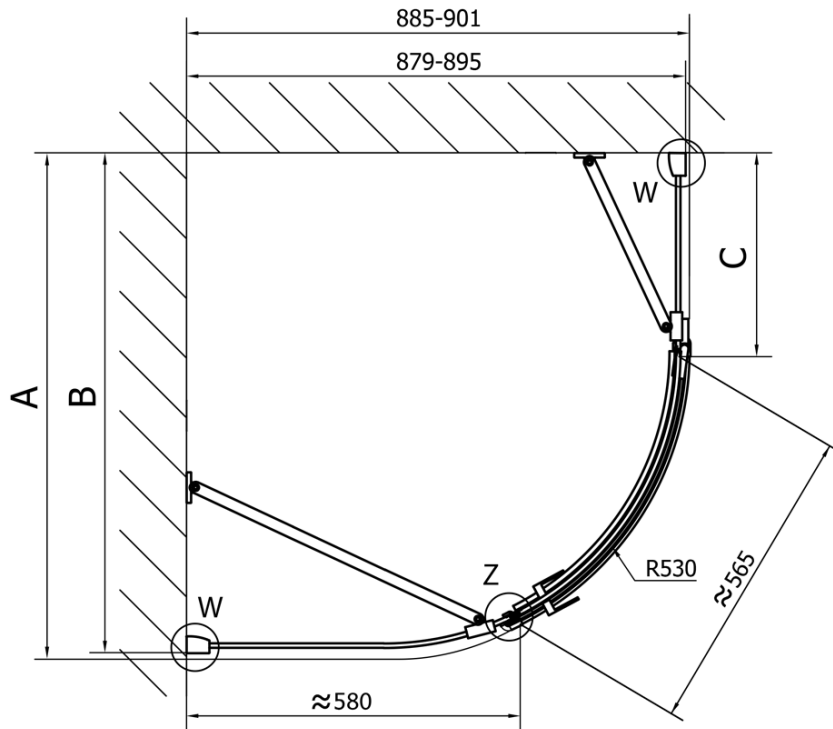

## 1200x900x2000mm, left

Order code: FL5290L

### Size

Width: 1200 mm  
Height: 2000 mm  
Depth: 900 mm

### Properties

Profile colour: Chrome - polished aluminum  
Shape: Quadrant with extended side panel  
Type of opening: Single pivot door  
Opening direction: Left  
Opening width: 565 mm  
Glass colour: TRANSPARENT glass  
Glass finish: Antidrop  
Glass thickness: 8 mm  
Radius: R550  
Properties: Frameless design  
Weight / Piece: 83.5 kg  
Packaging: 1 Piece  
Warranty: 2 years

### Spare parts

Acrylic gasket between glass 8mm, flag (Order code: NDFL0503)

FORTIS Quadrant Shower Enclosure  
1200x900x2000mm, left

Technical sheet

FL5090L

FL5090R

**FORTIS Quadrant Shower Enclosure**  
**1200x900x2000mm, left**