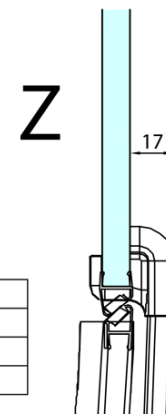

### Size

Width: 1200 mm  
Height: 2000 mm  
Depth: 900 mm

### Properties

Profile colour: Chrome - polished aluminum  
Shape: Quadrant with extended side panel  
Type of opening: Single pivot door  
Opening direction: Left  
Opening width: 565 mm  
Glass colour: TRANSPARENT glass  
Glass finish: Antidrop  
Glass thickness: 8 mm  
Radius: R550  
Properties: Frameless design  
Weight / Piece: 83.5 kg  
Packaging: 1 Piece  
Warranty: 2 years

### Spare parts

Acrylic gasket between glass 8mm, flag (Order code: NDFL0503)

FORTIS Quadrant Shower Enclosure  
1200x900x2000mm, left

Technical sheet

FL5090L

FL5090R

**FORTIS Quadrant Shower Enclosure**  
**1200x900x2000mm, left**

	A	B	C
FL5090L/R	985-1001	979-995	≈450
FL5190L/R	1085-1101	1079-1095	≈550
FL5290L/R	1185-1201	1179-1195	≈650