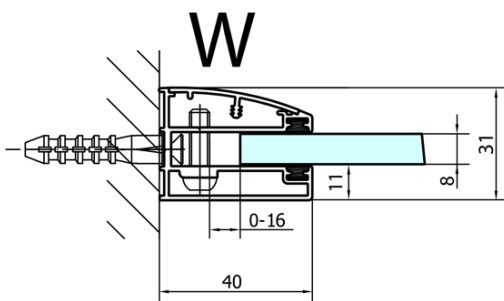

### Size

Width: 1200 mm  
Height: 2000 mm  
Depth: 900 mm

### Properties

Profile colour: Chrome - polished aluminum  
Shape: Quadrant with extended side panel  
Type of opening: Single pivot door  
Opening direction: Left  
Opening width: 565 mm  
Glass colour: TRANSPARENT glass  
Glass finish: Antidrop  
Glass thickness: 8 mm  
Radius: R550  
Properties: Frameless design  
Weight / Piece: 83.5 kg  
Packaging: 1 Piece  
Warranty: 2 years

### Spare parts

Acrylic gasket between glass 8mm, flag (Order code: NDFL0503)

FORTIS Quadrant Shower Enclosure  
1200x900x2000mm, left

Technical sheet

FL5090L

FL5090R

**FORTIS Quadrant Shower Enclosure**  
**1200x900x2000mm, left**

	A	B	C
FL5090L/R	985-1001	979-995	≈450
FL5190L/R	1085-1101	1079-1095	≈550
FL5290L/R	1185-1201	1179-1195	≈650