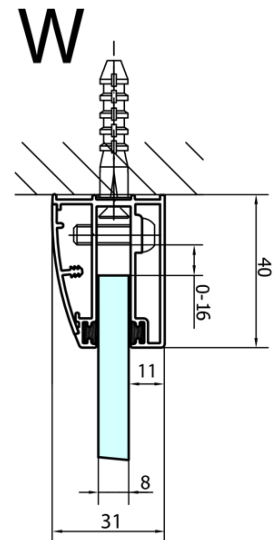

## 1200x900x2000mm, left

Order code: FL5290L

### Size

Width: 1200 mm  
Height: 2000 mm  
Depth: 900 mm

### Properties

Profile colour: Chrome - polished aluminum  
Shape: Quadrant with extended side panel  
Type of opening: Single pivot door  
Opening direction: Left  
Opening width: 565 mm  
Glass colour: TRANSPARENT glass  
Glass finish: Antidrop  
Glass thickness: 8 mm  
Radius: R550  
Properties: Frameless design  
Weight / Piece: 83.5 kg  
Packaging: 1 Piece  
Warranty: 2 years

### Spare parts

Acrylic gasket between glass 8mm, flag (Order code: NDFL0503)

FORTIS Quadrant Shower Enclosure  
1200x900x2000mm, left

Technical sheet

FL5090L

FL5090R

**FORTIS Quadrant Shower Enclosure**  
**1200x900x2000mm, left**