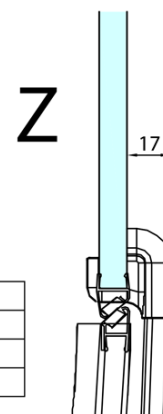

FORTIS Quadrant Shower Enclosure

1200x900x2000mm, left

Order code: FL5290L

Basic information

Brand: Polysan
Series: FORTIS

Size

Width: 1200 mm
Height: 2000 mm
Depth: 900 mm

Properties

Profile colour: Chrome - polished aluminum
Shape: Quadrant with extended side panel
Type of opening: Single pivot door
Opening direction: Left
Opening width: 565 mm
Glass colour: TRANSPARENT glass
Glass finish: Antidrop
Glass thickness: 8 mm
Radius: R550
Properties: Frameless design
Weight / Piece: 83.5 kg
Packaging: 1 Piece
Warranty: 2 years

Spare parts

Acrylic gasket between glass 8mm, flag (Order code: NDFL0503)

FORTIS Quadrant Shower Enclosure
1200x900x2000mm, left

Technical sheet

FL5090L

FL5090R

FORTIS Quadrant Shower Enclosure
1200x900x2000mm, left

	A	B	C
FL5090L/R	985-1001	979-995	≈450
FL5190L/R	1085-1101	1079-1095	≈550
FL5290L/R	1185-1201	1179-1195	≈650