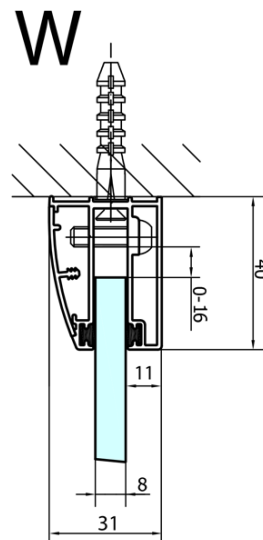

FORTIS Quadrant Shower Enclosure

1200x900x2000mm, left

Order code: FL5290L

Basic information

Brand: Polysan
Series: FORTIS

Size

Width: 1200 mm
Height: 2000 mm
Depth: 900 mm

Properties

Profile colour: Chrome - polished aluminum
Shape: Quadrant with extended side panel
Type of opening: Single pivot door
Opening direction: Left
Opening width: 565 mm
Glass colour: TRANSPARENT glass
Glass finish: Antidrop
Glass thickness: 8 mm
Radius: R550
Properties: Frameless design
Weight / Piece: 83.5 kg
Packaging: 1 Piece
Warranty: 2 years

Spare parts

Acrylic gasket between glass 8mm, flag (Order code: NDFL0503)

FORTIS Quadrant Shower Enclosure
1200x900x2000mm, left

Technical sheet

FL5090L

FL5090R

FORTIS Quadrant Shower Enclosure
1200x900x2000mm, left

	A	B	C
FL5090L/R	985-1001	979-995	≈450
FL5190L/R	1085-1101	1079-1095	≈550
FL5290L/R	1185-1201	1179-1195	≈650