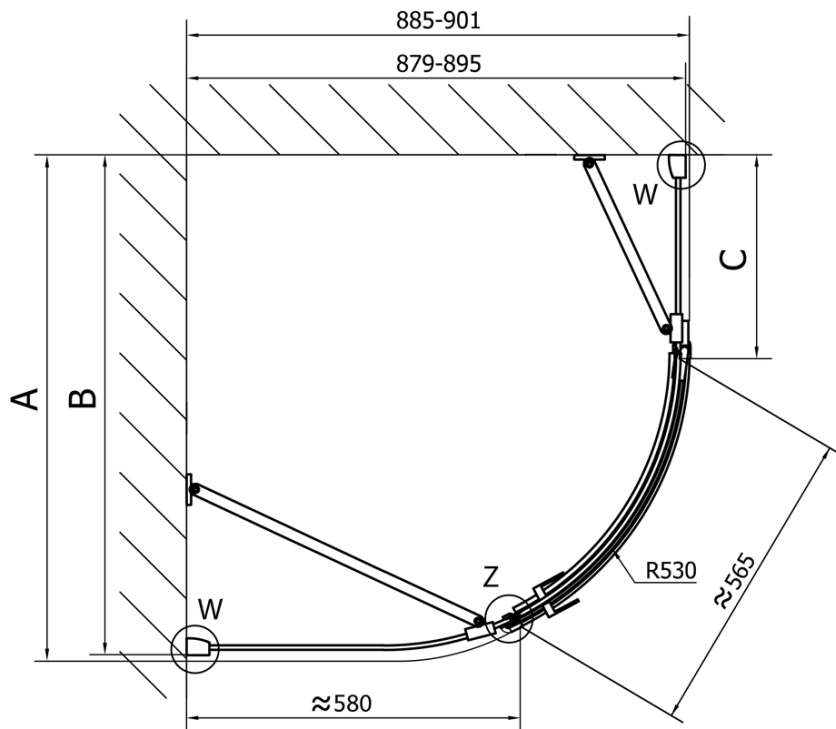

FORTIS Quadrant Shower Enclosure

1200x900x2000mm, left

Order code: FL5290L

Basic information

Brand: Polysan
Series: FORTIS

Size

Width: 1200 mm
Height: 2000 mm
Depth: 900 mm

Properties

Profile colour: Chrome - polished aluminum
Shape: Quadrant with extended side panel
Type of opening: Single pivot door
Opening direction: Left
Opening width: 565 mm
Glass colour: TRANSPARENT glass
Glass finish: Antidrop
Glass thickness: 8 mm
Radius: R550
Properties: Frameless design
Weight / Piece: 83.5 kg
Packaging: 1 Piece
Warranty: 2 years

Spare parts

Acrylic gasket between glass 8mm, flag (Order code: NDFL0503)

FORTIS Quadrant Shower Enclosure
1200x900x2000mm, left

Technical sheet

FL5090L

FL5090R

FORTIS Quadrant Shower Enclosure
1200x900x2000mm, left

	A	B	C
FL5090L/R	985-1001	979-995	≈450
FL5190L/R	1085-1101	1079-1095	≈550
FL5290L/R	1185-1201	1179-1195	≈650