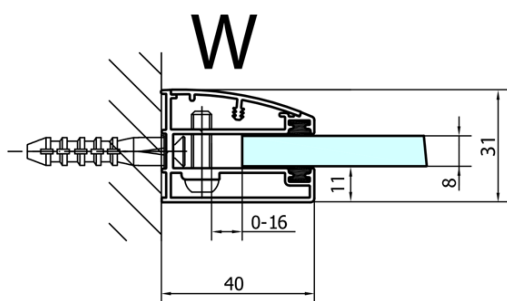

FORTIS Quadrant Shower Enclosure

1200x900x2000mm, left

Order code: FL5290L

Basic information

Brand: Polysan
Series: FORTIS

Size

Width: 1200 mm
Height: 2000 mm
Depth: 900 mm

Properties

Profile colour: Chrome - polished aluminum
Shape: Quadrant with extended side panel
Type of opening: Single pivot door
Opening direction: Left
Opening width: 565 mm
Glass colour: TRANSPARENT glass
Glass finish: Antidrop
Glass thickness: 8 mm
Radius: R550
Properties: Frameless design
Weight / Piece: 83.5 kg
Packaging: 1 Piece
Warranty: 2 years

Spare parts

Acrylic gasket between glass 8mm, flag (Order code: NDFL0503)

FORTIS Quadrant Shower Enclosure
1200x900x2000mm, left

Technical sheet

FL5090L

FL5090R

FORTIS Quadrant Shower Enclosure
1200x900x2000mm, left

	A	B	C
FL5090L/R	985-1001	979-995	≈450
FL5190L/R	1085-1101	1079-1095	≈550
FL5290L/R	1185-1201	1179-1195	≈650