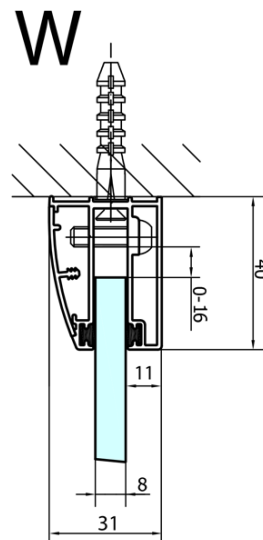

FORTIS Quadrant Shower Enclosure

1200x900x2000mm, left

Order code: FL5290L

Basic information

Brand: Polysan
Series: FORTIS

Size

Width: 1200 mm
Height: 2000 mm
Depth: 900 mm

Properties

Profile colour: Chrome - polished aluminum
Shape: Quadrant with extended side panel
Type of opening: Single pivot door
Opening direction: Left
Opening width: 565 mm
Glass colour: TRANSPARENT glass
Glass finish: Antidrop
Glass thickness: 8 mm
Radius: R550
Properties: Frameless design
Weight / Piece: 83.5 kg
Packaging: 1 Piece
Warranty: 2 years

FORTIS Quadrant Shower Enclosure
1200x900x2000mm, left

Technical sheet

FL5090L

FL5090R

FORTIS Quadrant Shower Enclosure
1200x900x2000mm, left

	A	B	C
FL5090L/R	985-1001	979-995	≈450
FL5190L/R	1085-1101	1079-1095	≈550
FL5290L/R	1185-1201	1179-1195	≈650