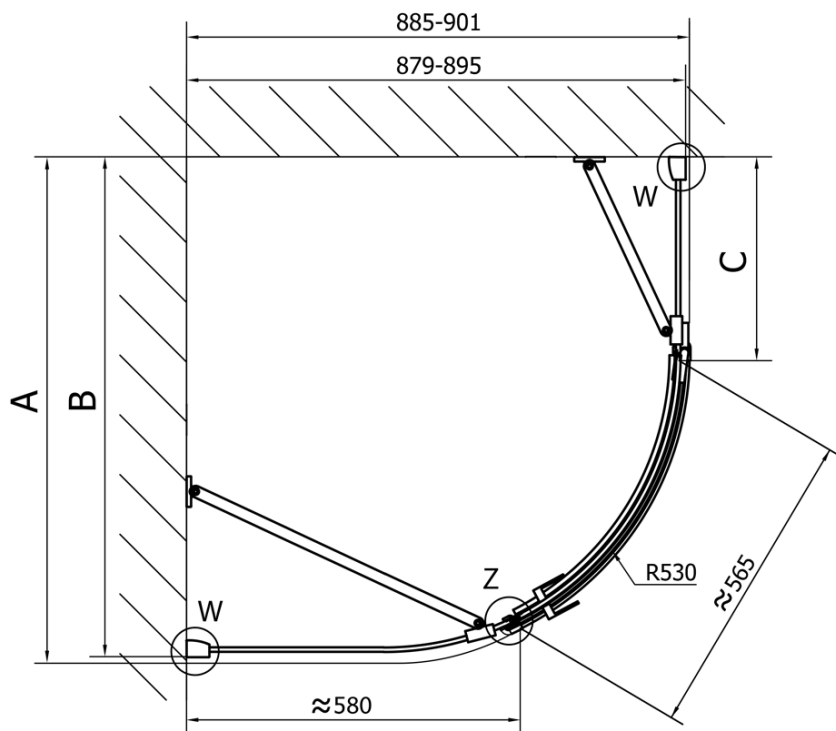

FORTIS Quadrant Shower Enclosure

1200x900x2000mm, left

Order code: FL5290L

Basic information

Brand: Polysan
Series: FORTIS

Size

Width: 1200 mm
Height: 2000 mm
Depth: 900 mm

Properties

Profile colour: Chrome - polished aluminum
Shape: Quadrant with extended side panel
Type of opening: Single pivot door
Opening direction: Left
Opening width: 565 mm
Glass colour: TRANSPARENT glass
Glass finish: Antidrop
Glass thickness: 8 mm
Radius: R550
Properties: Frameless design
Weight / Piece: 83.5 kg
Packaging: 1 Piece
Warranty: 2 years

FORTIS Quadrant Shower Enclosure
1200x900x2000mm, left

Technical sheet

FL5090L

FL5090R

FORTIS Quadrant Shower Enclosure
1200x900x2000mm, left

	A	B	C
FL5090L/R	985-1001	979-995	≈450
FL5190L/R	1085-1101	1079-1095	≈550
FL5290L/R	1185-1201	1179-1195	≈650