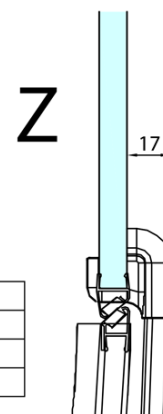

FORTIS Quadrant Shower Enclosure

1200x900x2000mm, left

Order code: FL5290L

Basic information

Brand: Polysan
Series: FORTIS

Size

Width: 1200 mm
Height: 2000 mm
Depth: 900 mm

Properties

Profile colour: Chrome - polished aluminum
Shape: Quadrant with extended side panel
Type of opening: Single pivot door
Opening direction: Left
Opening width: 565 mm
Glass colour: TRANSPARENT glass
Glass finish: Antidrop
Glass thickness: 8 mm
Radius: R550
Properties: Frameless design
Weight / Piece: 83.5 kg
Packaging: 1 Piece
Warranty: 2 years

FORTIS Quadrant Shower Enclosure
1200x900x2000mm, left

Technical sheet

FL5090L

FL5090R

FORTIS Quadrant Shower Enclosure
1200x900x2000mm, left

	A	B	C
FL5090L/R	985-1001	979-995	≈450
FL5190L/R	1085-1101	1079-1095	≈550
FL5290L/R	1185-1201	1179-1195	≈650