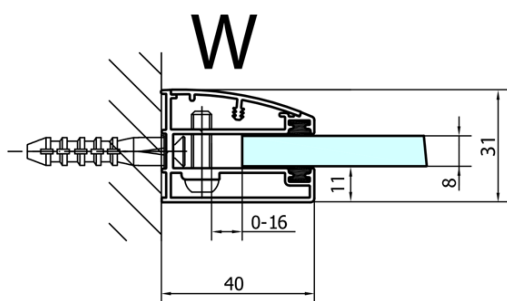

FORTIS Quadrant Shower Enclosure

1200x900x2000mm, left

Order code: FL5290L

Basic information

Brand: Polysan
Series: FORTIS

Size

Width: 1200 mm
Height: 2000 mm
Depth: 900 mm

Properties

Profile colour: Chrome - polished aluminum
Shape: Quadrant with extended side panel
Type of opening: Single pivot door
Opening direction: Left
Opening width: 565 mm
Glass colour: TRANSPARENT glass
Glass finish: Antidrop
Glass thickness: 8 mm
Radius: R550
Properties: Frameless design
Weight / Piece: 83.5 kg
Packaging: 1 Piece
Warranty: 2 years

FORTIS Quadrant Shower Enclosure
1200x900x2000mm, left

Technical sheet

FL5090L

FL5090R

FORTIS Quadrant Shower Enclosure
1200x900x2000mm, left

	A	B	C
FL5090L/R	985-1001	979-995	≈450
FL5190L/R	1085-1101	1079-1095	≈550
FL5290L/R	1185-1201	1179-1195	≈650