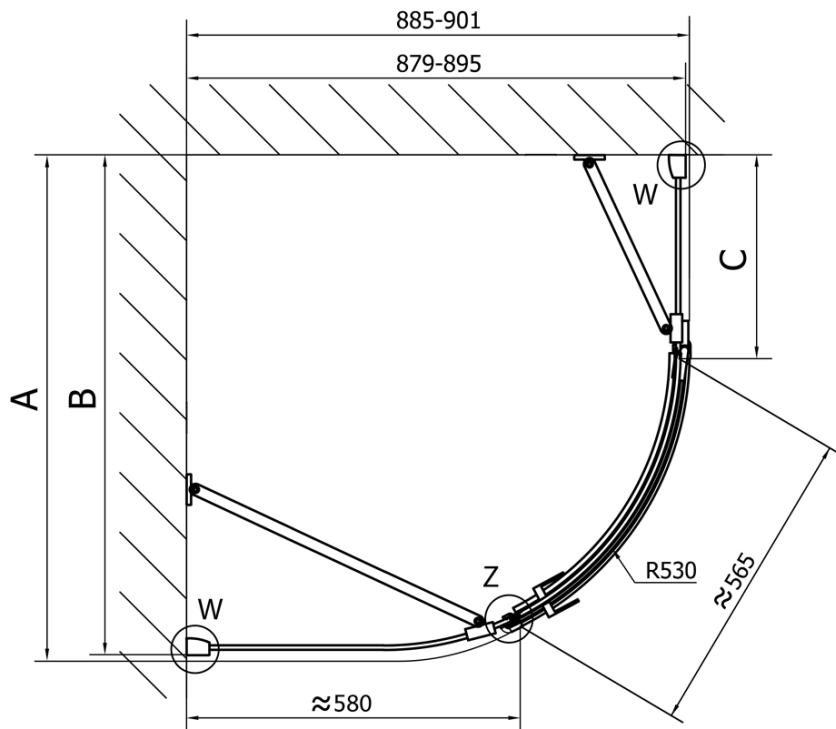

## 1200x900x2000mm, left

Order code: FL5290L

### Size

Width: 1200 mm  
Height: 2000 mm  
Depth: 900 mm

### Properties

Profile colour: Chrome - polished aluminum  
Shape: Quadrant with extended side panel  
Type of opening: Single pivot door  
Opening direction: Left  
Opening width: 565 mm  
Glass colour: TRANSPARENT glass  
Glass finish: Antidrop  
Glass thickness: 8 mm  
Radius: R550  
Properties: Frameless design  
Weight / Piece: 83.5 kg  
Packaging: 1 Piece  
Warranty: 2 years

### Spare parts

Acrylic gasket between glass 8mm, flag (Order code: NDFL0503)

FORTIS Quadrant Shower Enclosure  
1200x900x2000mm, left

Technical sheet

FL5090L

FL5090R

**FORTIS Quadrant Shower Enclosure**  
**1200x900x2000mm, left**