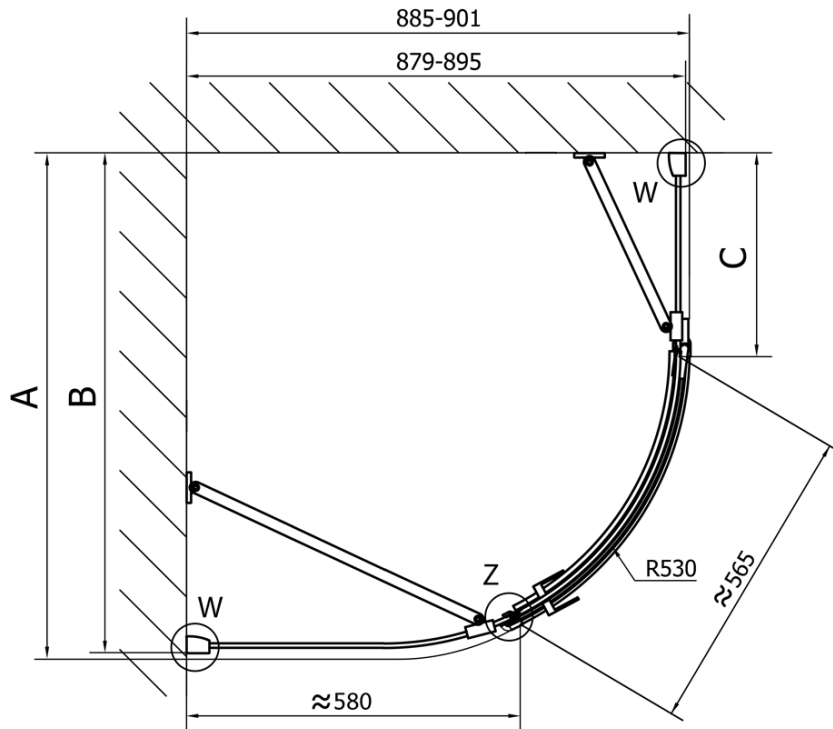

## 1100x900x2000mm, right

Order code: FL5190R

### Size

Width: 1100 mm  
Height: 2000 mm  
Depth: 900 mm

### Properties

Profile colour: Chrome - polished aluminum  
Shape: Quadrant with extended side panel  
Type of opening: Single pivot door  
Opening direction: Right  
Opening width: 565 mm  
Glass colour: TRANSPARENT glass  
Glass finish: Antidrop  
Glass thickness: 8 mm  
Radius: R550  
Properties: Frameless design  
Weight / Piece: 78.5 kg  
Packaging: 1 Piece  
Warranty: 2 years

### Spare parts

Acrylic gasket between glass 8mm, flag (Order code: NDFL0503)

FORTIS Quadrant Shower Enclosure  
1100x900x2000mm, right

Technical sheet

FL5090L

FL5090R

**FORTIS Quadrant Shower Enclosure**  
**1100x900x2000mm, right**