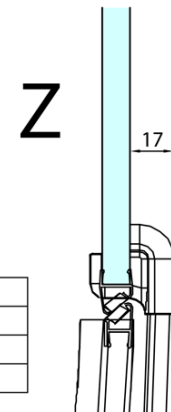

### Size

Width: 1100 mm  
Height: 2000 mm  
Depth: 900 mm

### Properties

Profile colour: Chrome - polished aluminum  
Shape: Quadrant with extended side panel  
Type of opening: Single pivot door  
Opening direction: Right  
Opening width: 565 mm  
Glass colour: TRANSPARENT glass  
Glass finish: Antidrop  
Glass thickness: 8 mm  
Radius: R550  
Properties: Frameless design  
Weight / Piece: 78.5 kg  
Packaging: 1 Piece  
Warranty: 2 years

### Spare parts

Acrylic gasket between glass 8mm, flag (Order code: NDFL0503)

FORTIS Quadrant Shower Enclosure  
1100x900x2000mm, right

Technical sheet

FL5090L

FL5090R

**FORTIS Quadrant Shower Enclosure**  
**1100x900x2000mm, right**

	A	B	C
FL5090L/R	985-1001	979-995	≈450
FL5190L/R	1085-1101	1079-1095	≈550
FL5290L/R	1185-1201	1179-1195	≈650