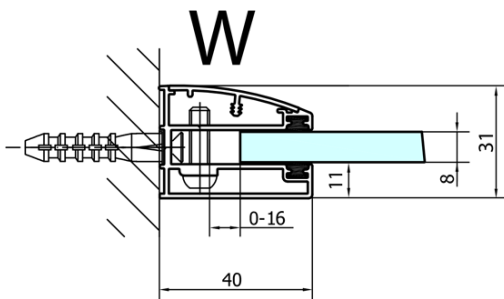

## 1100x900x2000mm, right

Order code: FL5190R

### Size

Width: 1100 mm  
Height: 2000 mm  
Depth: 900 mm

### Properties

Profile colour: Chrome - polished aluminum  
Shape: Quadrant with extended side panel  
Type of opening: Single pivot door  
Opening direction: Right  
Opening width: 565 mm  
Glass colour: TRANSPARENT glass  
Glass finish: Antidrop  
Glass thickness: 8 mm  
Radius: R550  
Properties: Frameless design  
Weight / Piece: 78.5 kg  
Packaging: 1 Piece  
Warranty: 2 years

### Spare parts

Acrylic gasket between glass 8mm, flag (Order code: NDFL0503)

FORTIS Quadrant Shower Enclosure  
1100x900x2000mm, right

Technical sheet

FL5090L

FL5090R

**FORTIS Quadrant Shower Enclosure**  
**1100x900x2000mm, right**