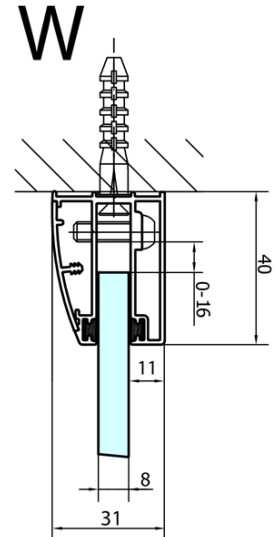

## 1100x900x2000mm, right

Order code: FL5190R

### Size

Width: 1100 mm  
Height: 2000 mm  
Depth: 900 mm

### Properties

Profile colour: Chrome - polished aluminum  
Shape: Quadrant with extended side panel  
Type of opening: Single pivot door  
Opening direction: Right  
Opening width: 565 mm  
Glass colour: TRANSPARENT glass  
Glass finish: Antidrop  
Glass thickness: 8 mm  
Radius: R550  
Properties: Frameless design  
Weight / Piece: 78.5 kg  
Packaging: 1 Piece  
Warranty: 2 years

### Spare parts

Acrylic gasket between glass 8mm, flag (Order code: NDFL0503)

FORTIS Quadrant Shower Enclosure  
1100x900x2000mm, right

Technical sheet

FL5090L

FL5090R

**FORTIS Quadrant Shower Enclosure**  
**1100x900x2000mm, right**