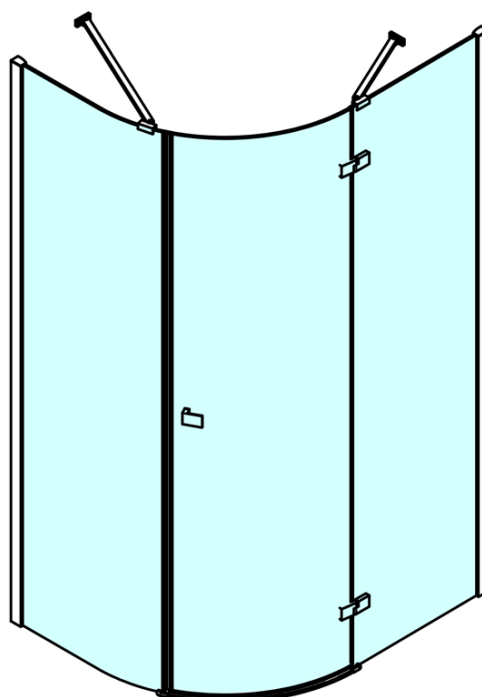

# FORTIS Quadrant Shower Enclosure

### Size

Width: 1100 mm  
Height: 2000 mm  
Depth: 900 mm

### Properties

Profile colour: Chrome - polished aluminum  
Shape: Quadrant with extended side panel  
Type of opening: Single pivot door  
Opening direction: Right  
Opening width: 565 mm  
Glass colour: TRANSPARENT glass  
Glass finish: Antidrop  
Glass thickness: 8 mm  
Radius: R550  
Properties: Frameless design  
Weight / Piece: 78.5 kg  
Packaging: 1 Piece  
Warranty: 2 years

### Spare parts

Acrylic gasket between glass 8mm, flag (Order code: NDFL0503)

FORTIS Quadrant Shower Enclosure  
1100x900x2000mm, right

Technical sheet

FL5090L

FL5090R

**FORTIS Quadrant Shower Enclosure**  
**1100x900x2000mm, right**