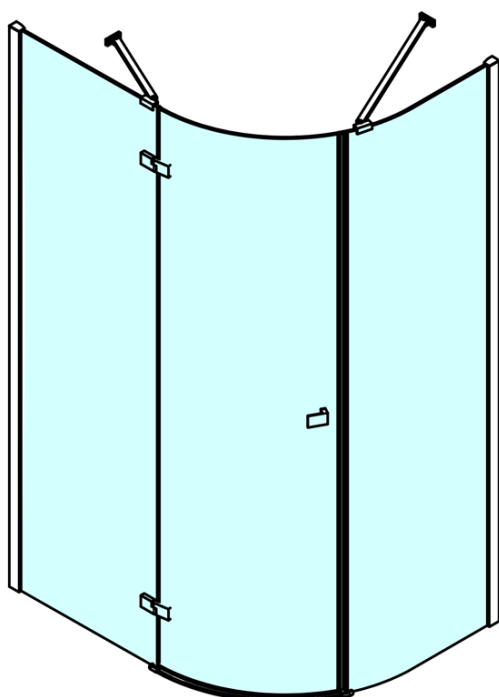

# FORTIS Quadrant Shower Enclosure

### Size

Width: 1100 mm  
Height: 2000 mm  
Depth: 900 mm

### Properties

Profile colour: Chrome - polished aluminum  
Shape: Quadrant with extended side panel  
Type of opening: Single pivot door  
Opening direction: Right  
Opening width: 565 mm  
Glass colour: TRANSPARENT glass  
Glass finish: Antidrop  
Glass thickness: 8 mm  
Radius: R550  
Properties: Frameless design  
Weight / Piece: 78.5 kg  
Packaging: 1 Piece  
Warranty: 2 years

### Spare parts

Acrylic gasket between glass 8mm, flag (Order code: NDFL0503)

FORTIS Quadrant Shower Enclosure  
1100x900x2000mm, right

Technical sheet

FL5090L

FL5090R

**FORTIS Quadrant Shower Enclosure**  
**1100x900x2000mm, right**