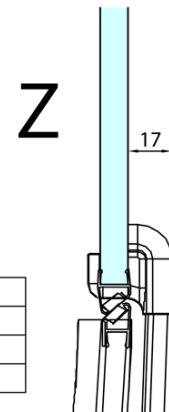

FORTIS Quadrant Shower Enclosure

1100x900x2000mm, right

Order code: FL5190R

Basic information

Brand: Polysan
Series: FORTIS

Size

Width: 1100 mm
Height: 2000 mm
Depth: 900 mm

Properties

Profile colour: Chrome - polished aluminum
Shape: Quadrant with extended side panel
Type of opening: Single pivot door
Opening direction: Right
Opening width: 565 mm
Glass colour: TRANSPARENT glass
Glass finish: Antidrop
Glass thickness: 8 mm
Radius: R550
Properties: Frameless design
Weight / Piece: 78.5 kg
Packaging: 1 Piece
Warranty: 2 years

Spare parts

Vertical seal between glass 8mm (Order code: NDFL0503)

FORTIS Quadrant Shower Enclosure
1100x900x2000mm, right

Technical sheet

FL5090L

FL5090R

FORTIS Quadrant Shower Enclosure
1100x900x2000mm, right

	A	B	C
FL5090L/R	985-1001	979-995	≈450
FL5190L/R	1085-1101	1079-1095	≈550
FL5290L/R	1185-1201	1179-1195	≈650