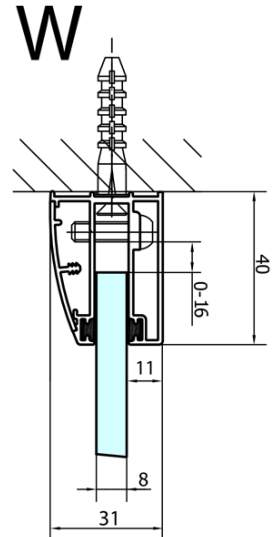

FORTIS Quadrant Shower Enclosure

1100x900x2000mm, right

Order code: FL5190R

Basic information

Brand: Polysan
Series: FORTIS

Size

Width: 1100 mm
Height: 2000 mm
Depth: 900 mm

Properties

Profile colour: Chrome - polished aluminum
Shape: Quadrant with extended side panel
Type of opening: Single pivot door
Opening direction: Right
Opening width: 565 mm
Glass colour: TRANSPARENT glass
Glass finish: Antidrop
Glass thickness: 8 mm
Radius: R550
Properties: Frameless design
Weight / Piece: 78.5 kg
Packaging: 1 Piece
Warranty: 2 years

Spare parts

Vertical seal between glass 8mm (Order code: NDFL0503)

FORTIS Quadrant Shower Enclosure
1100x900x2000mm, right

Technical sheet

FL5090L

FL5090R

FORTIS Quadrant Shower Enclosure
1100x900x2000mm, right

	A	B	C
FL5090L/R	985-1001	979-995	≈450
FL5190L/R	1085-1101	1079-1095	≈550
FL5290L/R	1185-1201	1179-1195	≈650