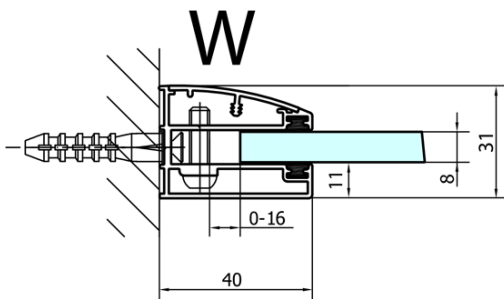

FORTIS Quadrant Shower Enclosure

1100x900x2000mm, right

Order code: FL5190R

Basic information

Brand: Polysan
Series: FORTIS

Size

Width: 1100 mm
Height: 2000 mm
Depth: 900 mm

Properties

Profile colour: Chrome - polished aluminum
Shape: Quadrant with extended side panel
Type of opening: Single pivot door
Opening direction: Right
Opening width: 565 mm
Glass colour: TRANSPARENT glass
Glass finish: Antidrop
Glass thickness: 8 mm
Radius: R550
Properties: Frameless design
Weight / Piece: 78.5 kg
Packaging: 1 Piece
Warranty: 2 years

Spare parts

Vertical seal between glass 8mm (Order code: NDFL0503)

FORTIS Quadrant Shower Enclosure
1100x900x2000mm, right

Technical sheet

FL5090L

FL5090R

FORTIS Quadrant Shower Enclosure
1100x900x2000mm, right