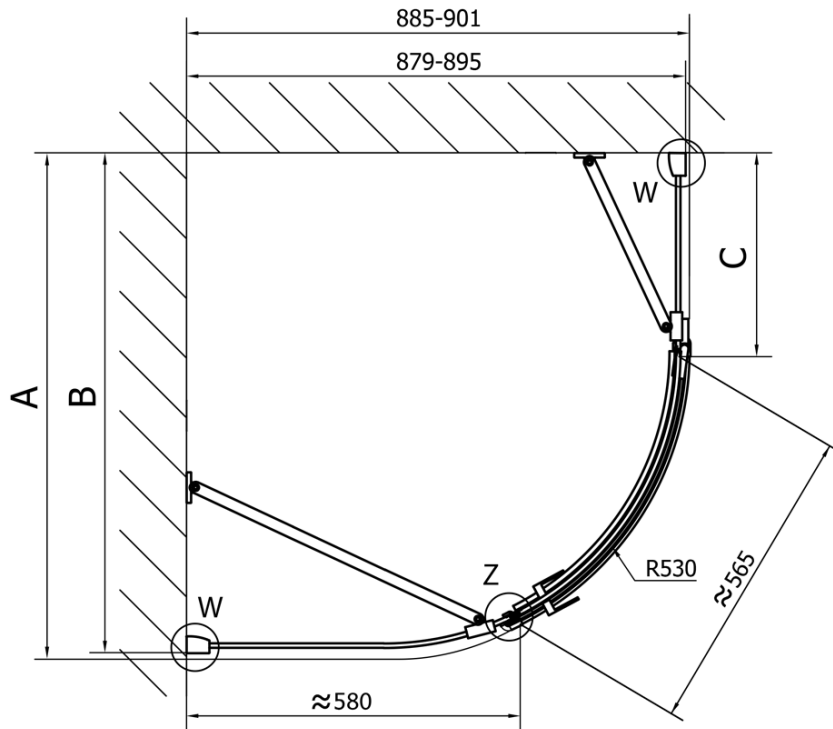

FORTIS Quadrant Shower Enclosure

1100x900x2000mm, right

Order code: FL5190R

Basic information

Brand: Polysan
Series: FORTIS

Size

Width: 1100 mm
Height: 2000 mm
Depth: 900 mm

Properties

Profile colour: Chrome - polished aluminum
Shape: Quadrant with extended side panel
Type of opening: Single pivot door
Opening direction: Right
Opening width: 565 mm
Glass colour: TRANSPARENT glass
Glass finish: Antidrop
Glass thickness: 8 mm
Radius: R550
Properties: Frameless design
Weight / Piece: 78.5 kg
Packaging: 1 Piece
Warranty: 2 years

Spare parts

Vertical seal between glass 8mm (Order code: NDFL0503)

FORTIS Quadrant Shower Enclosure
1100x900x2000mm, right

Technical sheet

FL5090L

FL5090R

FORTIS Quadrant Shower Enclosure
1100x900x2000mm, right

	A	B	C
FL5090L/R	985-1001	979-995	≈450
FL5190L/R	1085-1101	1079-1095	≈550
FL5290L/R	1185-1201	1179-1195	≈650