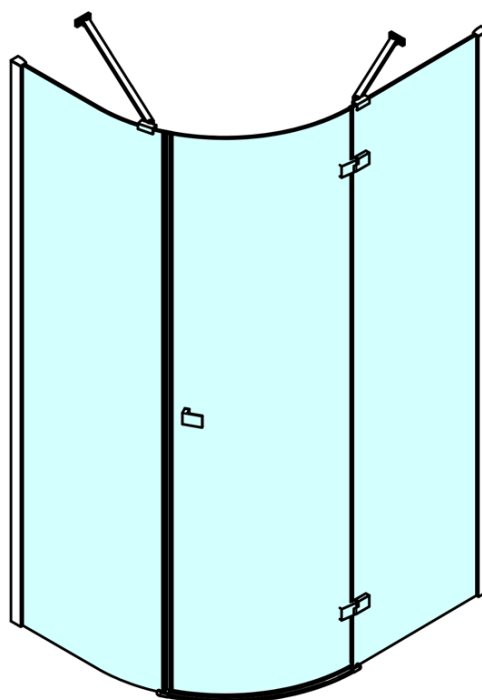

FORTIS Quadrant Shower Enclosure

1100x900x2000mm, right

Order code: FL5190R

Basic information

Brand: Polysan
Series: FORTIS

Size

Width: 1100 mm
Height: 2000 mm
Depth: 900 mm

Properties

Profile colour: Chrome - polished aluminum
Shape: Quadrant with extended side panel
Type of opening: Single pivot door
Opening direction: Right
Opening width: 565 mm
Glass colour: TRANSPARENT glass
Glass finish: Antidrop
Glass thickness: 8 mm
Radius: R550
Properties: Frameless design
Weight / Piece: 78.5 kg
Packaging: 1 Piece
Warranty: 2 years

Spare parts

Vertical seal between glass 8mm (Order code: NDFL0503)

FORTIS Quadrant Shower Enclosure
1100x900x2000mm, right

Technical sheet

FL5090L

FL5090R

FORTIS Quadrant Shower Enclosure
1100x900x2000mm, right

	A	B	C
FL5090L/R	985-1001	979-995	≈450
FL5190L/R	1085-1101	1079-1095	≈550
FL5290L/R	1185-1201	1179-1195	≈650