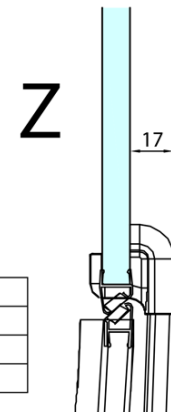

FORTIS Quadrant Shower Enclosure

1100x900x2000mm, right

Order code: FL5190R

Basic information

Brand: Polysan
Series: FORTIS

Size

Width: 1100 mm
Height: 2000 mm
Depth: 900 mm

Properties

Profile colour: Chrome - polished aluminum
Shape: Quadrant with extended side panel
Type of opening: Single pivot door
Opening direction: Right
Opening width: 565 mm
Glass colour: TRANSPARENT glass
Glass finish: Antidrop
Glass thickness: 8 mm
Radius: R550
Properties: Frameless design
Weight / Piece: 78.5 kg
Packaging: 1 Piece
Warranty: 2 years

Spare parts

Vertical seal between glass 8mm (Order code: NDFL0503)

FORTIS Quadrant Shower Enclosure
1100x900x2000mm, right

Technical sheet

FL5090L

FL5090R

FORTIS Quadrant Shower Enclosure
1100x900x2000mm, right

	A	B	C
FL5090L/R	985-1001	979-995	≈450
FL5190L/R	1085-1101	1079-1095	≈550
FL5290L/R	1185-1201	1179-1195	≈650