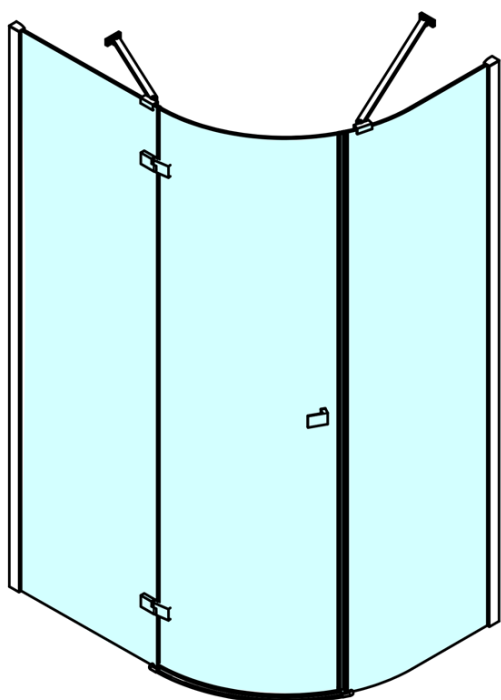

FORTIS Quadrant Shower Enclosure

1100x900x2000mm, right

Order code: FL5190R

Basic information

Brand: Polysan
Series: FORTIS

Size

Width: 1100 mm
Height: 2000 mm
Depth: 900 mm

Properties

Profile colour: Chrome - polished aluminum
Shape: Quadrant with extended side panel
Type of opening: Single pivot door
Opening direction: Right
Opening width: 565 mm
Glass colour: TRANSPARENT glass
Glass finish: Antidrop
Glass thickness: 8 mm
Radius: R550
Properties: Frameless design
Weight / Piece: 78.5 kg
Packaging: 1 Piece
Warranty: 2 years

Spare parts

Vertical seal between glass 8mm (Order code: NDFL0503)

FORTIS Quadrant Shower Enclosure
1100x900x2000mm, right

Technical sheet

FL5090L

FL5090R

FORTIS Quadrant Shower Enclosure
1100x900x2000mm, right