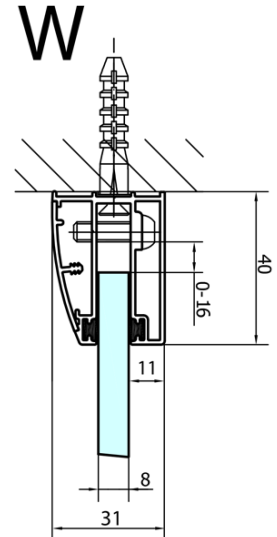

FORTIS Quadrant Shower Enclosure

1100x900x2000mm, right

Order code: FL5190R

Basic information

Brand: Polysan
Series: FORTIS

Size

Width: 1100 mm
Height: 2000 mm
Depth: 900 mm

Properties

Profile colour: Chrome - polished aluminum
Shape: Quadrant with extended side panel
Type of opening: Single pivot door
Opening direction: Right
Opening width: 565 mm
Glass colour: TRANSPARENT glass
Glass finish: Antidrop
Glass thickness: 8 mm
Radius: R550
Properties: Frameless design
Weight / Piece: 78.5 kg
Packaging: 1 Piece
Warranty: 2 years

Spare parts

Vertical seal between glass 8mm (Order code: NDFL0503)

FORTIS Quadrant Shower Enclosure
1100x900x2000mm, right

Technical sheet

FL5090L

FL5090R

FORTIS Quadrant Shower Enclosure
1100x900x2000mm, right

	A	B	C
FL5090L/R	985-1001	979-995	≈450
FL5190L/R	1085-1101	1079-1095	≈550
FL5290L/R	1185-1201	1179-1195	≈650