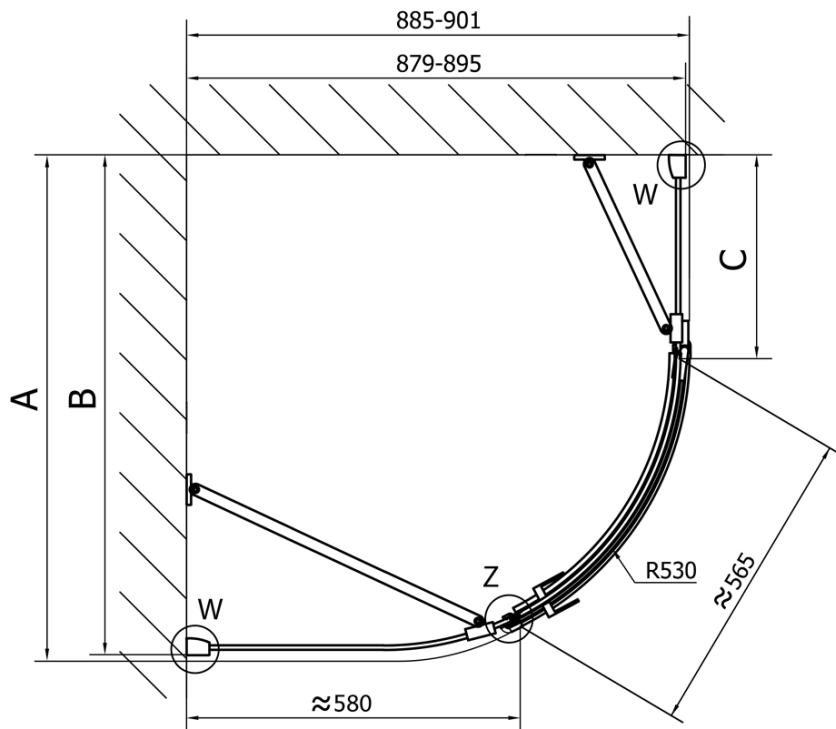

FORTIS Quadrant Shower Enclosure

1100x900x2000mm, left

Order code: FL5190L

Basic information

Brand: Polysan
Series: FORTIS

Size

Width: 1100 mm
Height: 2000 mm
Depth: 900 mm

Properties

Profile colour: Chrome - polished aluminum
Shape: Quadrant with extended side panel
Type of opening: Single pivot door
Opening direction: Left
Opening width: 565 mm
Glass colour: TRANSPARENT glass
Glass finish: Antidrop
Glass thickness: 8 mm
Radius: R550
Properties: Frameless design
Weight / Piece: 78.5 kg
Packaging: 1 Piece
Warranty: 2 years

Spare parts

Acrylic gasket between glass 8mm, flag (Order code: NDFL0503)

FORTIS Quadrant Shower Enclosure
1100x900x2000mm, left

Technical sheet

FL5090L

FL5090R

FORTIS Quadrant Shower Enclosure
1100x900x2000mm, left

	A	B	C
FL5090L/R	985-1001	979-995	≈450
FL5190L/R	1085-1101	1079-1095	≈550
FL5290L/R	1185-1201	1179-1195	≈650