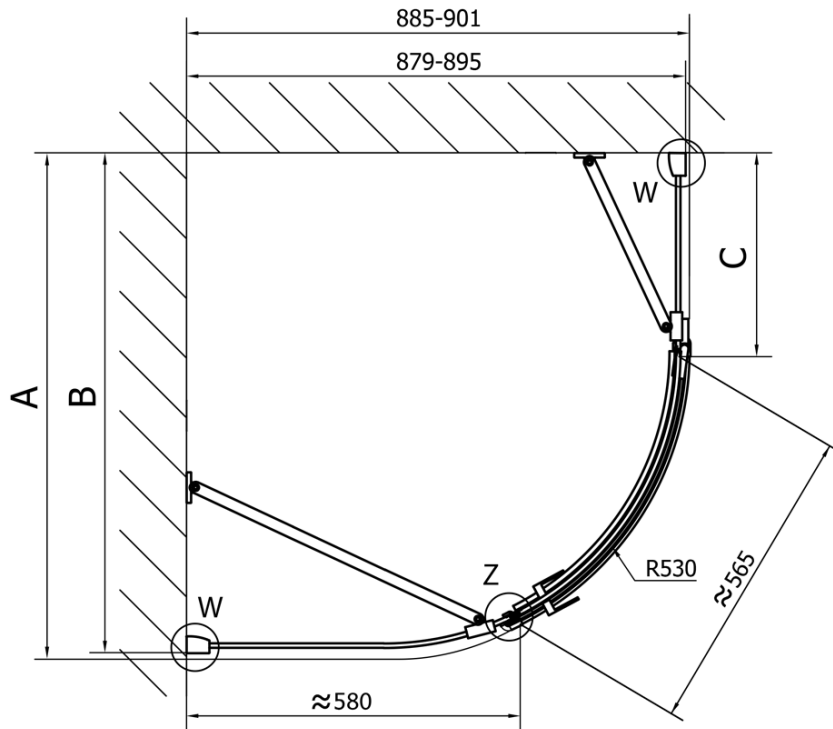

FORTIS Quadrant Shower Enclosure

1100x900x2000mm, left

Order code: FL5190L

Basic information

Brand: Polysan
Series: FORTIS

Size

Width: 1100 mm
Height: 2000 mm
Depth: 900 mm

Properties

Profile colour: Chrome - polished aluminum
Shape: Quadrant with extended side panel
Type of opening: Single pivot door
Opening direction: Left
Opening width: 565 mm
Glass colour: TRANSPARENT glass
Glass finish: Antidrop
Glass thickness: 8 mm
Radius: R550
Properties: Frameless design
Weight / Piece: 78.5 kg
Packaging: 1 Piece
Warranty: 2 years

Spare parts

Acrylic gasket between glass 8mm, flag (Order code: NDFL0503)

FORTIS Quadrant Shower Enclosure
1100x900x2000mm, left

Technical sheet

FL5090L

FL5090R

FORTIS Quadrant Shower Enclosure
1100x900x2000mm, left

	A	B	C
FL5090L/R	985-1001	979-995	≈450
FL5190L/R	1085-1101	1079-1095	≈550
FL5290L/R	1185-1201	1179-1195	≈650