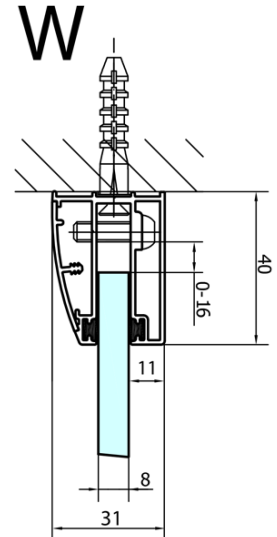

FORTIS Quadrant Shower Enclosure

1100x900x2000mm, left

Order code: FL5190L

Basic information

Brand: Polysan
Series: FORTIS

Size

Width: 1100 mm
Height: 2000 mm
Depth: 900 mm

Properties

Profile colour: Chrome - polished aluminum
Shape: Quadrant with extended side panel
Type of opening: Single pivot door
Opening direction: Left
Opening width: 565 mm
Glass colour: TRANSPARENT glass
Glass finish: Antidrop
Glass thickness: 8 mm
Radius: R550
Properties: Frameless design
Weight / Piece: 78.5 kg
Packaging: 1 Piece
Warranty: 2 years

Spare parts

Acrylic gasket between glass 8mm, flag (Order code: NDFL0503)

FORTIS Quadrant Shower Enclosure
1100x900x2000mm, left

Technical sheet

FL5090L

FL5090R

FORTIS Quadrant Shower Enclosure
1100x900x2000mm, left

	A	B	C
FL5090L/R	985-1001	979-995	≈450
FL5190L/R	1085-1101	1079-1095	≈550
FL5290L/R	1185-1201	1179-1195	≈650