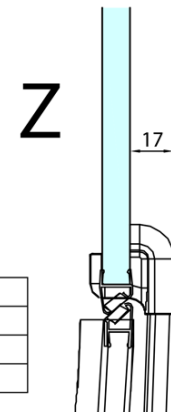

FORTIS Quadrant Shower Enclosure

1100x900x2000mm, left

Order code: FL5190L

Basic information

Brand: Polysan
Series: FORTIS

Size

Width: 1100 mm
Height: 2000 mm
Depth: 900 mm

Properties

Profile colour: Chrome - polished aluminum
Shape: Quadrant with extended side panel
Type of opening: Single pivot door
Opening direction: Left
Opening width: 565 mm
Glass colour: TRANSPARENT glass
Glass finish: Antidrop
Glass thickness: 8 mm
Radius: R550
Properties: Frameless design
Weight / Piece: 78.5 kg
Packaging: 1 Piece
Warranty: 2 years

Spare parts

Acrylic gasket between glass 8mm, flag (Order code: NDFL0503)

FORTIS Quadrant Shower Enclosure
1100x900x2000mm, left

Technical sheet

FL5090L

FL5090R

FORTIS Quadrant Shower Enclosure
1100x900x2000mm, left

	A	B	C
FL5090L/R	985-1001	979-995	≈450
FL5190L/R	1085-1101	1079-1095	≈550
FL5290L/R	1185-1201	1179-1195	≈650