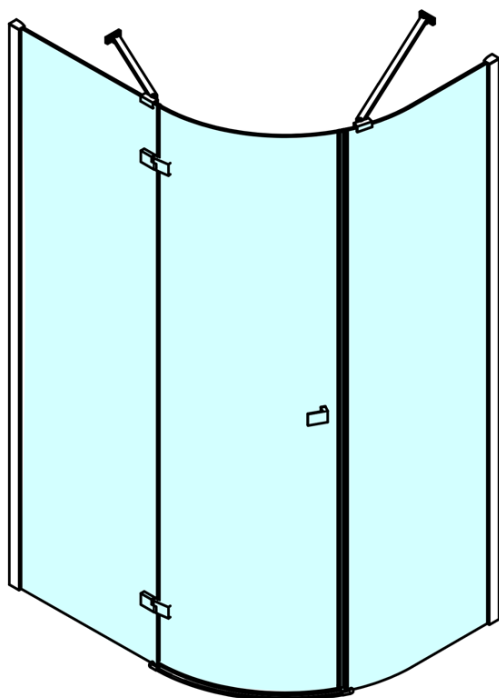

FORTIS Quadrant Shower Enclosure

1100x900x2000mm, left

Order code: FL5190L

Basic information

Brand: Polysan
Series: FORTIS

Size

Width: 1100 mm
Height: 2000 mm
Depth: 900 mm

Properties

Profile colour: Chrome - polished aluminum
Shape: Quadrant with extended side panel
Type of opening: Single pivot door
Opening direction: Left
Opening width: 565 mm
Glass colour: TRANSPARENT glass
Glass finish: Antidrop
Glass thickness: 8 mm
Radius: R550
Properties: Frameless design
Weight / Piece: 78.5 kg
Packaging: 1 Piece
Warranty: 2 years

Spare parts

Acrylic gasket between glass 8mm, flag (Order code: NDFL0503)

FORTIS Quadrant Shower Enclosure
1100x900x2000mm, left

Technical sheet

FL5090L

FL5090R

FORTIS Quadrant Shower Enclosure
1100x900x2000mm, left