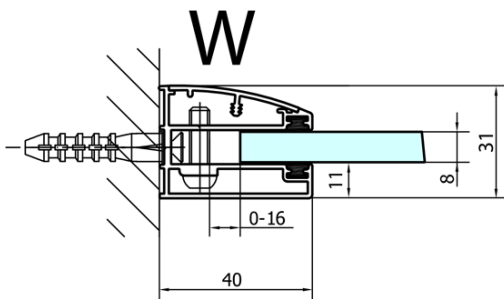

FORTIS Quadrant Shower Enclosure

1100x900x2000mm, left

Order code: FL5190L

Basic information

Brand: Polysan
Series: FORTIS

Size

Width: 1100 mm
Height: 2000 mm
Depth: 900 mm

Properties

Profile colour: Chrome - polished aluminum
Shape: Quadrant with extended side panel
Type of opening: Single pivot door
Opening direction: Left
Opening width: 565 mm
Glass colour: TRANSPARENT glass
Glass finish: Antidrop
Glass thickness: 8 mm
Radius: R550
Properties: Frameless design
Weight / Piece: 78.5 kg
Packaging: 1 Piece
Warranty: 2 years

Spare parts

Acrylic gasket between glass 8mm, flag (Order code: NDFL0503)

FORTIS Quadrant Shower Enclosure
1100x900x2000mm, left

Technical sheet

FL5090L

FL5090R

FORTIS Quadrant Shower Enclosure
1100x900x2000mm, left