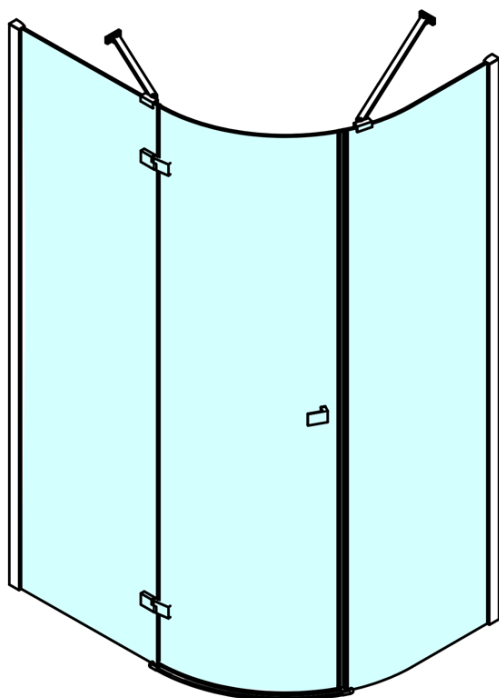

# FORTIS Quadrant Shower Enclosure

### Size

Width: 1100 mm  
Height: 2000 mm  
Depth: 900 mm

### Properties

Profile colour: Chrome - polished aluminum  
Shape: Quadrant with extended side panel  
Type of opening: Single pivot door  
Opening direction: Left  
Opening width: 565 mm  
Glass colour: TRANSPARENT glass  
Glass finish: Antidrop  
Glass thickness: 8 mm  
Radius: R550  
Properties: Frameless design  
Weight / Piece: 78.5 kg  
Packaging: 1 Piece  
Warranty: 2 years

### Spare parts

Acrylic gasket between glass 8mm, flag (Order code: NDFL0503)

FORTIS Quadrant Shower Enclosure  
1100x900x2000mm, left

Technical sheet

FL5090L

FL5090R

**FORTIS Quadrant Shower Enclosure**  
**1100x900x2000mm, left**