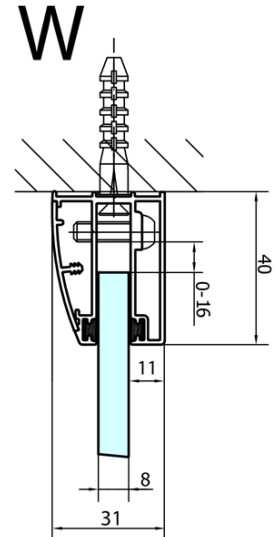

## 1100x900x2000mm, left

Order code: FL5190L

### Size

Width: 1100 mm  
Height: 2000 mm  
Depth: 900 mm

### Properties

Profile colour: Chrome - polished aluminum  
Shape: Quadrant with extended side panel  
Type of opening: Single pivot door  
Opening direction: Left  
Opening width: 565 mm  
Glass colour: TRANSPARENT glass  
Glass finish: Antidrop  
Glass thickness: 8 mm  
Radius: R550  
Properties: Frameless design  
Weight / Piece: 78.5 kg  
Packaging: 1 Piece  
Warranty: 2 years

### Spare parts

Acrylic gasket between glass 8mm, flag (Order code: NDFL0503)

FORTIS Quadrant Shower Enclosure  
1100x900x2000mm, left

Technical sheet

FL5090L

FL5090R

**FORTIS Quadrant Shower Enclosure**  
**1100x900x2000mm, left**