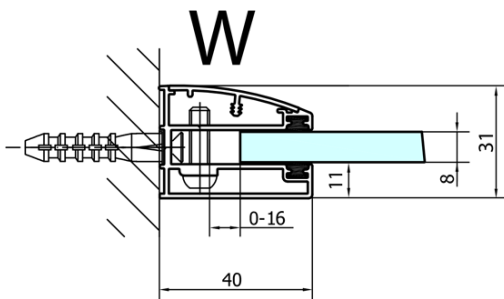

### Size

Width: 1100 mm  
Height: 2000 mm  
Depth: 900 mm

### Properties

Profile colour: Chrome - polished aluminum  
Shape: Quadrant with extended side panel  
Type of opening: Single pivot door  
Opening direction: Left  
Opening width: 565 mm  
Glass colour: TRANSPARENT glass  
Glass finish: Antidrop  
Glass thickness: 8 mm  
Radius: R550  
Properties: Frameless design  
Weight / Piece: 78.5 kg  
Packaging: 1 Piece  
Warranty: 2 years

### Spare parts

Acrylic gasket between glass 8mm, flag (Order code: NDFL0503)

FORTIS Quadrant Shower Enclosure  
1100x900x2000mm, left

Technical sheet

FL5090L

FL5090R

**FORTIS Quadrant Shower Enclosure**  
**1100x900x2000mm, left**