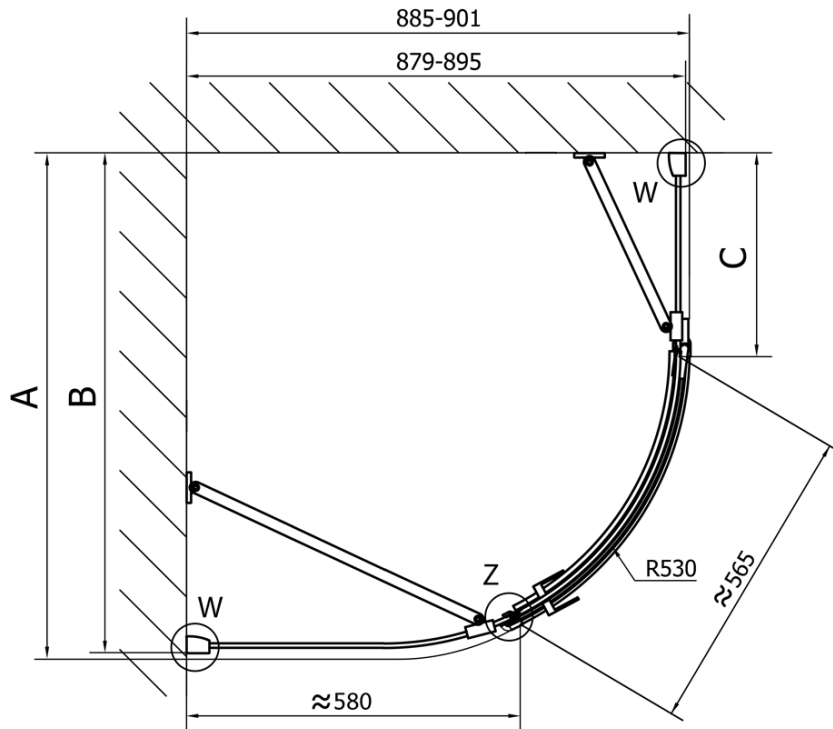

## 1100x900x2000mm, left

Order code: FL5190L

### Size

Width: 1100 mm  
Height: 2000 mm  
Depth: 900 mm

### Properties

Profile colour: Chrome - polished aluminum  
Shape: Quadrant with extended side panel  
Type of opening: Single pivot door  
Opening direction: Left  
Opening width: 565 mm  
Glass colour: TRANSPARENT glass  
Glass finish: Antidrop  
Glass thickness: 8 mm  
Radius: R550  
Properties: Frameless design  
Weight / Piece: 78.5 kg  
Packaging: 1 Piece  
Warranty: 2 years

### Spare parts

Acrylic gasket between glass 8mm, flag (Order code: NDFL0503)

FORTIS Quadrant Shower Enclosure  
1100x900x2000mm, left

Technical sheet

FL5090L

FL5090R

**FORTIS Quadrant Shower Enclosure**  
**1100x900x2000mm, left**