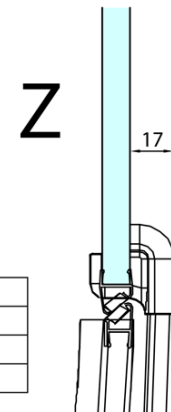

### Size

Width: 1100 mm  
Height: 2000 mm  
Depth: 900 mm

### Properties

Profile colour: Chrome - polished aluminum  
Shape: Quadrant with extended side panel  
Type of opening: Single pivot door  
Opening direction: Left  
Opening width: 565 mm  
Glass colour: TRANSPARENT glass  
Glass finish: Antidrop  
Glass thickness: 8 mm  
Radius: R550  
Properties: Frameless design  
Weight / Piece: 78.5 kg  
Packaging: 1 Piece  
Warranty: 2 years

### Spare parts

Acrylic gasket between glass 8mm, flag (Order code: NDFL0503)

FORTIS Quadrant Shower Enclosure  
1100x900x2000mm, left

Technical sheet

FL5090L

FL5090R

**FORTIS Quadrant Shower Enclosure**  
**1100x900x2000mm, left**

	A	B	C
FL5090L/R	985-1001	979-995	≈450
FL5190L/R	1085-1101	1079-1095	≈550
FL5290L/R	1185-1201	1179-1195	≈650