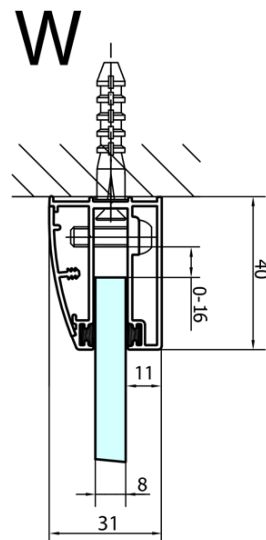

FORTIS Quadrant Shower Enclosure

1100x900x2000mm, left

Order code: FL5190L

Basic information

Brand: Polysan
Series: FORTIS

Size

Width: 1100 mm
Height: 2000 mm
Depth: 900 mm

Properties

Profile colour: Chrome - polished aluminum
Shape: Quadrant with extended side panel
Type of opening: Single pivot door
Opening direction: Left
Opening width: 565 mm
Glass colour: TRANSPARENT glass
Glass finish: Antidrop
Glass thickness: 8 mm
Radius: R550
Properties: Frameless design
Weight / Piece: 78.5 kg
Packaging: 1 Piece
Warranty: 2 years

Spare parts

Acrylic gasket between glass 8mm, flag (Order code: NDFL0503)

FORTIS Quadrant Shower Enclosure
1100x900x2000mm, left

Technical sheet

FL5090L

FL5090R

FORTIS Quadrant Shower Enclosure
1100x900x2000mm, left

	A	B	C
FL5090L/R	985-1001	979-995	≈450
FL5190L/R	1085-1101	1079-1095	≈550
FL5290L/R	1185-1201	1179-1195	≈650