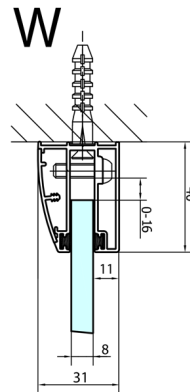

## FORTIS Quadrant Shower Enclosure 1100x900x2000mm, left

**Order code:** FL5190L

**Size**

Width: 1100 mm

Height: 2000 mm

Depth: 900 mm

**Properties**

Warranty: 2 years

### Technical sheet

FL5090L

FL5090R

	A	B	C
FL5090L/R	985-1001	979-995	≈450
FL5190L/R	1085-1101	1079-1095	≈550
FL5290L/R	1185-1201	1179-1195	≈650