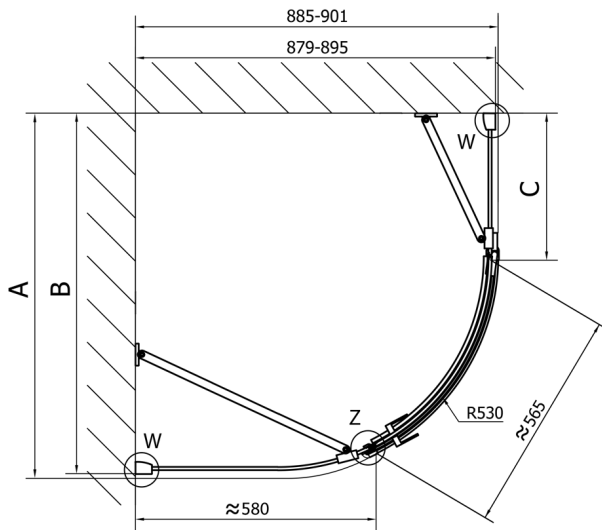

## FORTIS Quadrant Shower Enclosure 1100x900x2000mm, left

**Order code:** FL5190L

**Size**

Width: 1100 mm

Height: 2000 mm

Depth: 900 mm

**Properties**

Warranty: 2 years

### Technical sheet

FL5090L

FL5090R

	A	B	C
FL5090L/R	985-1001	979-995	≈450
FL5190L/R	1085-1101	1079-1095	≈550
FL5290L/R	1185-1201	1179-1195	≈650