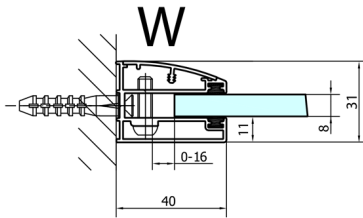

## FORTIS Quadrant Shower Enclosure 1100x900x2000mm, left

**Order code:** FL5190L

**Size**

Width: 1100 mm

Height: 2000 mm

Depth: 900 mm

**Properties**

Warranty: 2 years

### Technical sheet

FL5090L

FL5090R

	A	B	C
FL5090L/R	985-1001	979-995	≈450
FL5190L/R	1085-1101	1079-1095	≈550
FL5290L/R	1185-1201	1179-1195	≈650