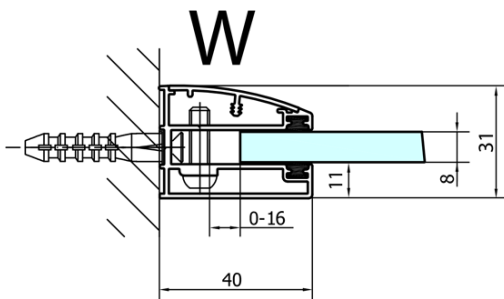

FORTIS Quadrant Shower Enclosure

1000x900x2000mm, right

Order code: FL5090R

Basic information

Brand: Polysan
Series: FORTIS

Size

Width: 1000 mm
Height: 2000 mm
Depth: 900 mm

Properties

Profile colour: Chrome - polished aluminum
Shape: Quadrant with extended side panel
Type of opening: Single pivot door
Opening direction: Right
Opening width: 565 mm
Glass colour: TRANSPARENT glass
Glass finish: Antidrop
Glass thickness: 8 mm
Radius: R550
Properties: Frameless design
Weight / Piece: 72.5 kg
Packaging: 1 Piece
Warranty: 2 years

Spare parts

Acrylic gasket between glass 8mm, flag (Order code: NDFL0503)

FORTIS Quadrant Shower Enclosure
1000x900x2000mm, right

Technical sheet

FL5090L

FL5090R

FORTIS Quadrant Shower Enclosure
1000x900x2000mm, right