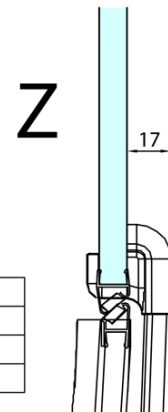

FORTIS Quadrant Shower Enclosure

1000x900x2000mm, right

Order code: FL5090R

Basic information

Brand: Polysan
Series: FORTIS

Size

Width: 1000 mm
Height: 2000 mm
Depth: 900 mm

Properties

Profile colour: Chrome - polished aluminum
Shape: Quadrant with extended side panel
Type of opening: Single pivot door
Opening direction: Right
Opening width: 565 mm
Glass colour: TRANSPARENT glass
Glass finish: Antidrop
Glass thickness: 8 mm
Radius: R550
Properties: Frameless design
Weight / Piece: 72.5 kg
Packaging: 1 Piece
Warranty: 2 years

Spare parts

Acrylic gasket between glass 8mm, flag (Order code: NDFL0503)

FORTIS Quadrant Shower Enclosure
1000x900x2000mm, right

Technical sheet

FL5090L

FL5090R

FORTIS Quadrant Shower Enclosure
1000x900x2000mm, right

	A	B	C
FL5090L/R	985-1001	979-995	≈450
FL5190L/R	1085-1101	1079-1095	≈550
FL5290L/R	1185-1201	1179-1195	≈650