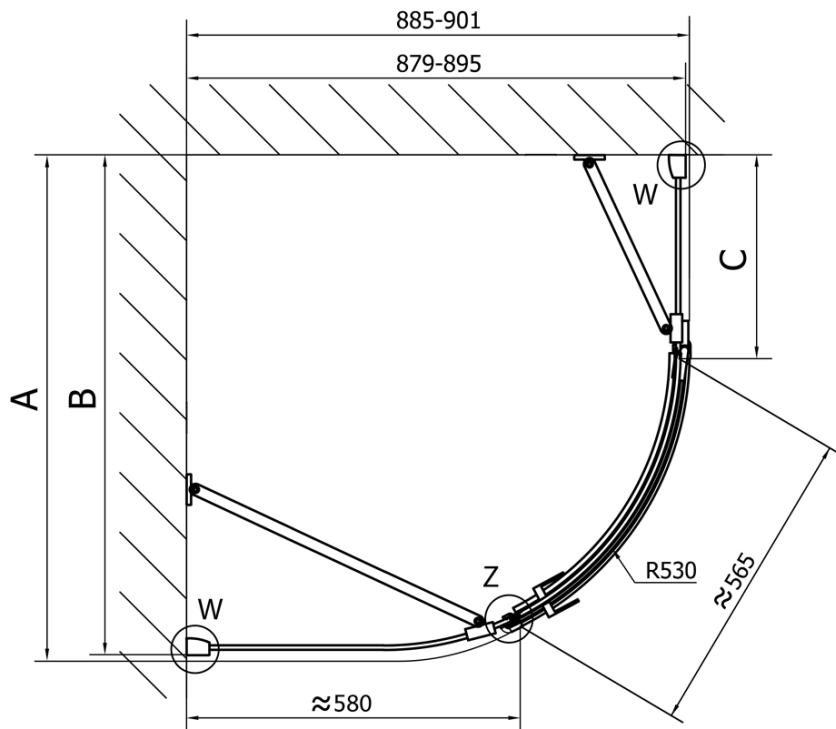

FORTIS Quadrant Shower Enclosure

1000x900x2000mm, right

Order code: FL5090R

Basic information

Brand: Polysan
Series: FORTIS

Size

Width: 1000 mm
Height: 2000 mm
Depth: 900 mm

Properties

Profile colour: Chrome - polished aluminum
Shape: Quadrant with extended side panel
Type of opening: Single pivot door
Opening direction: Right
Opening width: 565 mm
Glass colour: TRANSPARENT glass
Glass finish: Antidrop
Glass thickness: 8 mm
Radius: R550
Properties: Frameless design
Weight / Piece: 72.5 kg
Packaging: 1 Piece
Warranty: 2 years

Spare parts

Acrylic gasket between glass 8mm, flag (Order code: NDFL0503)

FORTIS Quadrant Shower Enclosure
1000x900x2000mm, right

Technical sheet

FL5090L

FL5090R

FORTIS Quadrant Shower Enclosure
1000x900x2000mm, right

	A	B	C
FL5090L/R	985-1001	979-995	≈450
FL5190L/R	1085-1101	1079-1095	≈550
FL5290L/R	1185-1201	1179-1195	≈650