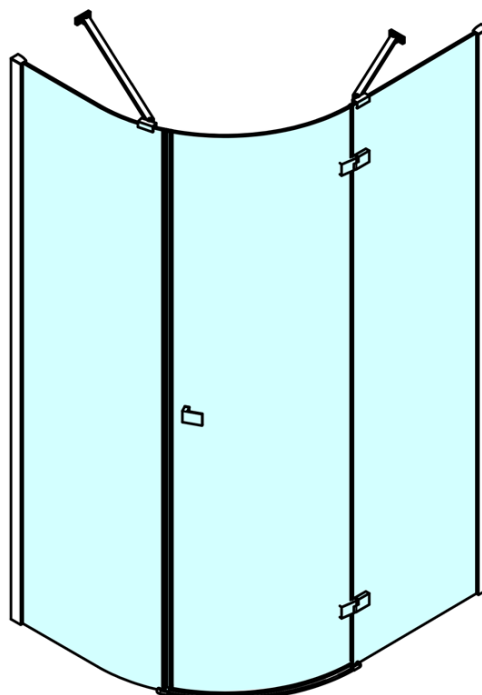

FORTIS Quadrant Shower Enclosure

1000x900x2000mm, right

Order code: FL5090R

Basic information

Brand: Polysan
Series: FORTIS

Size

Width: 1000 mm
Height: 2000 mm
Depth: 900 mm

Properties

Profile colour: Chrome - polished aluminum
Shape: Quadrant with extended side panel
Type of opening: Single pivot door
Opening direction: Right
Opening width: 565 mm
Glass colour: TRANSPARENT glass
Glass finish: Antidrop
Glass thickness: 8 mm
Radius: R550
Properties: Frameless design
Weight / Piece: 72.5 kg
Packaging: 1 Piece
Warranty: 2 years

Spare parts

Acrylic gasket between glass 8mm, flag (Order code: NDFL0503)

FORTIS Quadrant Shower Enclosure
1000x900x2000mm, right

Technical sheet

FL5090L

FL5090R

FORTIS Quadrant Shower Enclosure
1000x900x2000mm, right