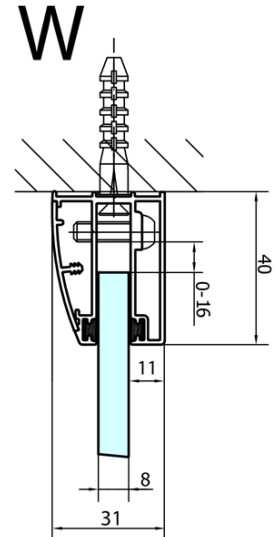

FORTIS Quadrant Shower Enclosure

1000x900x2000mm, right

Order code: FL5090R

Basic information

Brand: Polysan
Series: FORTIS

Size

Width: 1000 mm
Height: 2000 mm
Depth: 900 mm

Properties

Profile colour: Chrome - polished aluminum
Shape: Quadrant with extended side panel
Type of opening: Single pivot door
Opening direction: Right
Opening width: 565 mm
Glass colour: TRANSPARENT glass
Glass finish: Antidrop
Glass thickness: 8 mm
Radius: R550
Properties: Frameless design
Weight / Piece: 72.5 kg
Packaging: 1 Piece
Warranty: 2 years

Spare parts

Acrylic gasket between glass 8mm, flag (Order code: NDFL0503)

FORTIS Quadrant Shower Enclosure
1000x900x2000mm, right

Technical sheet

FL5090L

FL5090R

FORTIS Quadrant Shower Enclosure
1000x900x2000mm, right

	A	B	C
FL5090L/R	985-1001	979-995	≈450
FL5190L/R	1085-1101	1079-1095	≈550
FL5290L/R	1185-1201	1179-1195	≈650