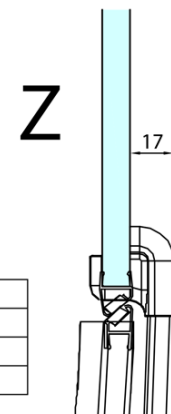

FORTIS Quadrant Shower Enclosure

1000x900x2000mm, right

Order code: FL5090R

Basic information

Brand: Polysan
Series: FORTIS

Size

Width: 1000 mm
Height: 2000 mm
Depth: 900 mm

Properties

Profile colour: Chrome - polished aluminum
Shape: Quadrant with extended side panel
Type of opening: Single pivot door
Opening direction: Right
Opening width: 565 mm
Glass colour: TRANSPARENT glass
Glass finish: Antidrop
Glass thickness: 8 mm
Radius: R550
Properties: Frameless design
Weight / Piece: 72.5 kg
Packaging: 1 Piece
Warranty: 2 years

Spare parts

Acrylic gasket between glass 8mm, flag (Order code: NDFL0503)

FORTIS Quadrant Shower Enclosure
1000x900x2000mm, right

Technical sheet

FL5090L

FL5090R

FORTIS Quadrant Shower Enclosure
1000x900x2000mm, right

	A	B	C
FL5090L/R	985-1001	979-995	≈450
FL5190L/R	1085-1101	1079-1095	≈550
FL5290L/R	1185-1201	1179-1195	≈650