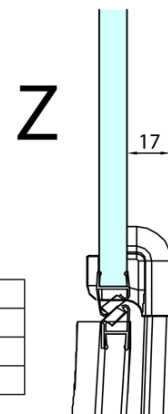

FORTIS Quadrant Shower Enclosure

1000x900x2000mm, right

Order code: FL5090R

Basic information

Brand: Polysan
Series: FORTIS

Size

Width: 1000 mm
Height: 2000 mm
Depth: 900 mm

Properties

Profile colour: Chrome - polished aluminum
Shape: Quadrant with extended side panel
Type of opening: Single pivot door
Opening direction: Right
Opening width: 565 mm
Glass colour: TRANSPARENT glass
Glass finish: Antidrop
Glass thickness: 8 mm
Radius: R550
Properties: Frameless design
Weight / Piece: 72.5 kg
Packaging: 1 Piece
Warranty: 2 years

Spare parts

Acrylic gasket between glass 8mm, flag (Order code: NDFL0503)

FORTIS Quadrant Shower Enclosure
1000x900x2000mm, right

Technical sheet

FL5090L

FL5090R

FORTIS Quadrant Shower Enclosure
1000x900x2000mm, right

	A	B	C
FL5090L/R	985-1001	979-995	≈450
FL5190L/R	1085-1101	1079-1095	≈550
FL5290L/R	1185-1201	1179-1195	≈650