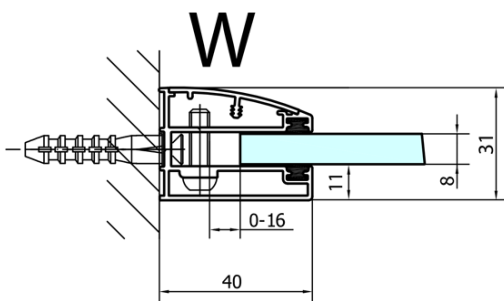

FORTIS Quadrant Shower Enclosure

1000x900x2000mm, right

Order code: FL5090R

Basic information

Brand: Polysan
Series: FORTIS

Size

Width: 1000 mm
Height: 2000 mm
Depth: 900 mm

Properties

Profile colour: Chrome - polished aluminum
Shape: Quadrant with extended side panel
Type of opening: Single pivot door
Opening direction: Right
Opening width: 565 mm
Glass colour: TRANSPARENT glass
Glass finish: Antidrop
Glass thickness: 8 mm
Radius: R550
Properties: Frameless design
Weight / Piece: 72.5 kg
Packaging: 1 Piece
Warranty: 2 years

Spare parts

Acrylic gasket between glass 8mm, flag (Order code: NDFL0503)

FORTIS Quadrant Shower Enclosure
1000x900x2000mm, right

Technical sheet

FL5090L

FL5090R

FORTIS Quadrant Shower Enclosure
1000x900x2000mm, right