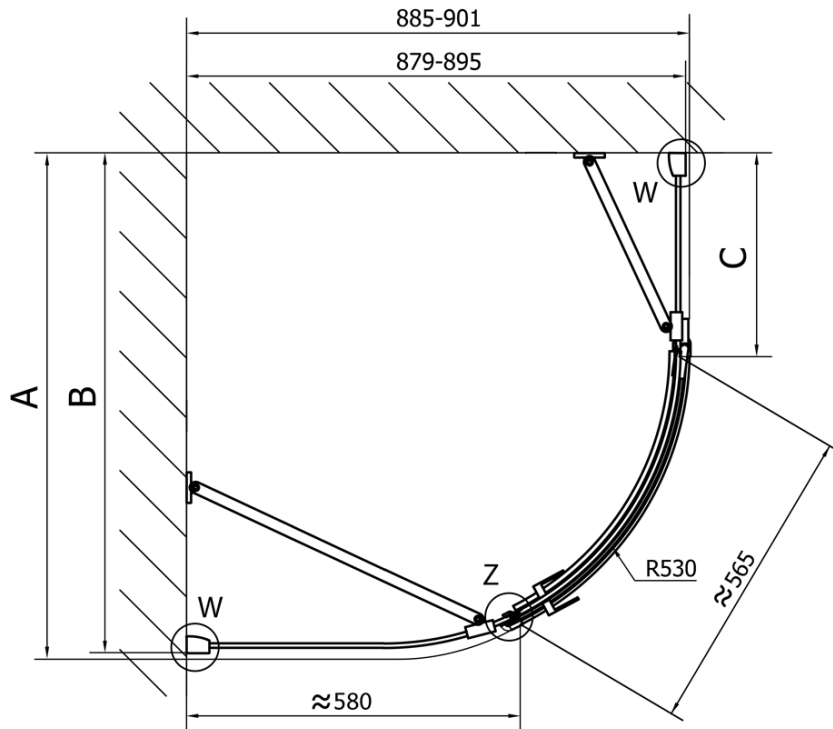

FORTIS Quadrant Shower Enclosure

1000x900x2000mm, right

Order code: FL5090R

Basic information

Brand: Polysan
Series: FORTIS

Size

Width: 1000 mm
Height: 2000 mm
Depth: 900 mm

Properties

Profile colour: Chrome - polished aluminum
Shape: Quadrant with extended side panel
Type of opening: Single pivot door
Opening direction: Right
Opening width: 565 mm
Glass colour: TRANSPARENT glass
Glass finish: Antidrop
Glass thickness: 8 mm
Radius: R550
Properties: Frameless design
Weight / Piece: 72.5 kg
Packaging: 1 Piece
Warranty: 2 years

Spare parts

Acrylic gasket between glass 8mm, flag (Order code: NDFL0503)

FORTIS Quadrant Shower Enclosure
1000x900x2000mm, right

Technical sheet

FL5090L

FL5090R

FORTIS Quadrant Shower Enclosure
1000x900x2000mm, right

	A	B	C
FL5090L/R	985-1001	979-995	≈450
FL5190L/R	1085-1101	1079-1095	≈550
FL5290L/R	1185-1201	1179-1195	≈650