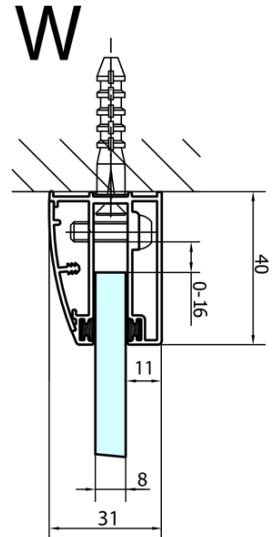

FORTIS Quadrant Shower Enclosure

1000x900x2000mm, right

Order code: FL5090R

Basic information

Brand: Polysan
Series: FORTIS

Size

Width: 1000 mm
Height: 2000 mm
Depth: 900 mm

Properties

Profile colour: Chrome - polished aluminum
Shape: Quadrant with extended side panel
Type of opening: Single pivot door
Opening direction: Right
Opening width: 565 mm
Glass colour: TRANSPARENT glass
Glass finish: Antidrop
Glass thickness: 8 mm
Radius: R550
Properties: Frameless design
Weight / Piece: 72.5 kg
Packaging: 1 Piece
Warranty: 2 years

Spare parts

Acrylic gasket between glass 8mm, flag (Order code: NDFL0503)

FORTIS Quadrant Shower Enclosure
1000x900x2000mm, right

Technical sheet

FL5090L

FL5090R

FORTIS Quadrant Shower Enclosure
1000x900x2000mm, right

	A	B	C
FL5090L/R	985-1001	979-995	≈450
FL5190L/R	1085-1101	1079-1095	≈550
FL5290L/R	1185-1201	1179-1195	≈650