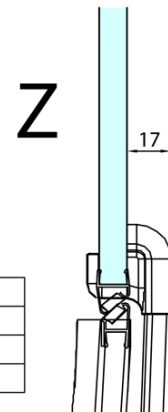

### Size

Width: 1000 mm  
Height: 2000 mm  
Depth: 900 mm

### Properties

Profile colour: Chrome - polished aluminum  
Shape: Quadrant with extended side panel  
Type of opening: Single pivot door  
Opening direction: Left  
Opening width: 565 mm  
Glass colour: TRANSPARENT glass  
Glass finish: Antidrop  
Glass thickness: 8 mm  
Radius: R550  
Properties: Frameless design  
Weight / Piece: 72.5 kg  
Packaging: 1 Piece  
Warranty: 2 years

### Spare parts

Acrylic gasket between glass 8mm, flag (Order code: NDFL0503)

FORTIS Quadrant Shower Enclosure  
1000x900x2000mm, left

Technical sheet

FL5090L

FL5090R

**FORTIS Quadrant Shower Enclosure**  
**1000x900x2000mm, left**

	A	B	C
FL5090L/R	985-1001	979-995	≈450
FL5190L/R	1085-1101	1079-1095	≈550
FL5290L/R	1185-1201	1179-1195	≈650