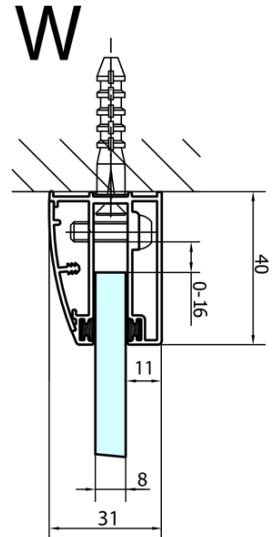

## 1000x900x2000mm, left

Order code: FL5090L

### Size

Width: 1000 mm  
Height: 2000 mm  
Depth: 900 mm

### Properties

Profile colour: Chrome - polished aluminum  
Shape: Quadrant with extended side panel  
Type of opening: Single pivot door  
Opening direction: Left  
Opening width: 565 mm  
Glass colour: TRANSPARENT glass  
Glass finish: Antidrop  
Glass thickness: 8 mm  
Radius: R550  
Properties: Frameless design  
Weight / Piece: 72.5 kg  
Packaging: 1 Piece  
Warranty: 2 years

### Spare parts

Acrylic gasket between glass 8mm, flag (Order code: NDFL0503)

FORTIS Quadrant Shower Enclosure  
1000x900x2000mm, left

Technical sheet

FL5090L

FL5090R

**FORTIS Quadrant Shower Enclosure**  
**1000x900x2000mm, left**