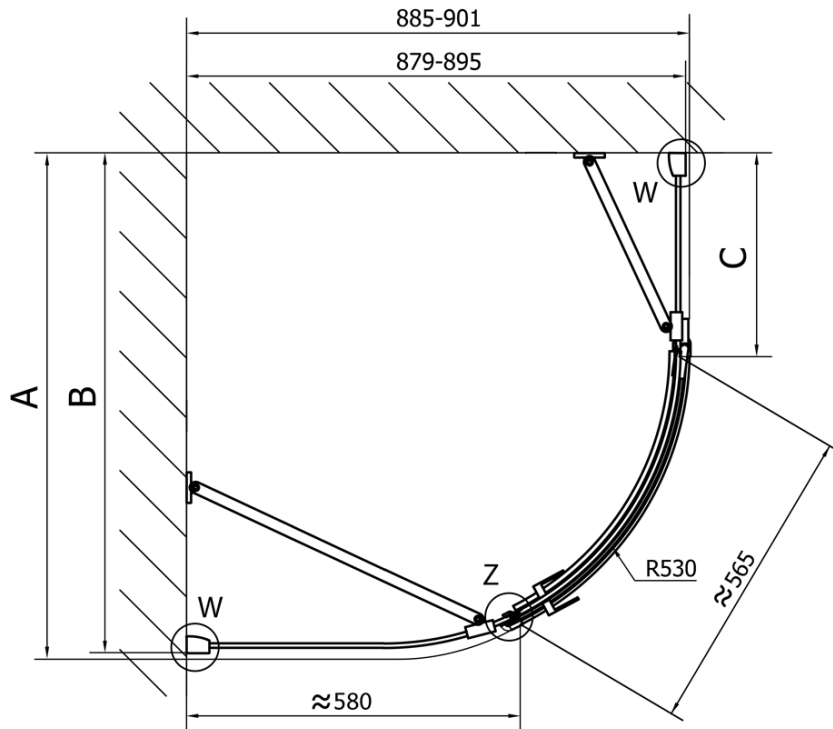

## 1000x900x2000mm, left

Order code: FL5090L

### Size

Width: 1000 mm  
Height: 2000 mm  
Depth: 900 mm

### Properties

Profile colour: Chrome - polished aluminum  
Shape: Quadrant with extended side panel  
Type of opening: Single pivot door  
Opening direction: Left  
Opening width: 565 mm  
Glass colour: TRANSPARENT glass  
Glass finish: Antidrop  
Glass thickness: 8 mm  
Radius: R550  
Properties: Frameless design  
Weight / Piece: 72.5 kg  
Packaging: 1 Piece  
Warranty: 2 years

### Spare parts

Acrylic gasket between glass 8mm, flag (Order code: NDFL0503)

FORTIS Quadrant Shower Enclosure  
1000x900x2000mm, left

Technical sheet

FL5090L

FL5090R

**FORTIS Quadrant Shower Enclosure**  
**1000x900x2000mm, left**