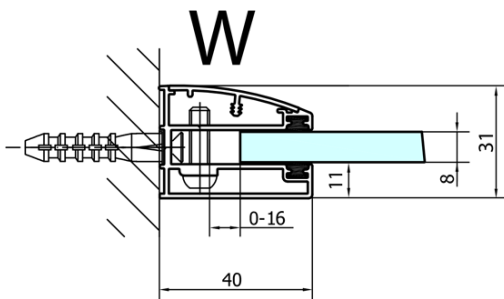

### Size

Width: 1000 mm  
Height: 2000 mm  
Depth: 900 mm

### Properties

Profile colour: Chrome - polished aluminum  
Shape: Quadrant with extended side panel  
Type of opening: Single pivot door  
Opening direction: Left  
Opening width: 565 mm  
Glass colour: TRANSPARENT glass  
Glass finish: Antidrop  
Glass thickness: 8 mm  
Radius: R550  
Properties: Frameless design  
Weight / Piece: 72.5 kg  
Packaging: 1 Piece  
Warranty: 2 years

### Spare parts

Acrylic gasket between glass 8mm, flag (Order code: NDFL0503)

FORTIS Quadrant Shower Enclosure  
1000x900x2000mm, left

Technical sheet

FL5090L

FL5090R

**FORTIS Quadrant Shower Enclosure**  
**1000x900x2000mm, left**