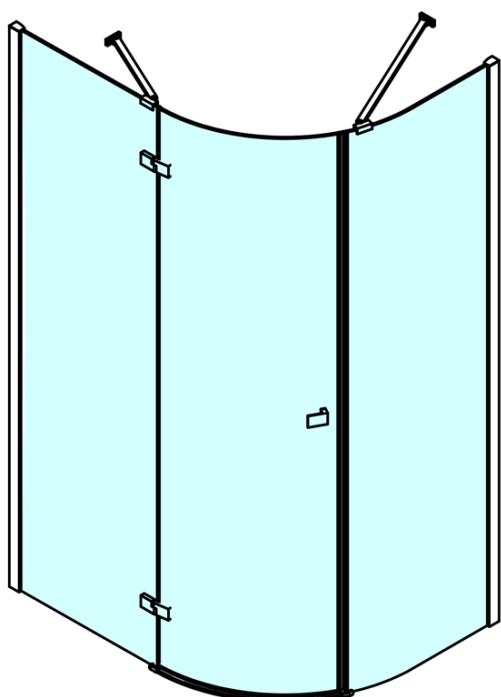

# FORTIS Quadrant Shower Enclosure

### Size

Width: 1000 mm  
Height: 2000 mm  
Depth: 900 mm

### Properties

Profile colour: Chrome - polished aluminum  
Shape: Quadrant with extended side panel  
Type of opening: Single pivot door  
Opening direction: Left  
Opening width: 565 mm  
Glass colour: TRANSPARENT glass  
Glass finish: Antidrop  
Glass thickness: 8 mm  
Radius: R550  
Properties: Frameless design  
Weight / Piece: 72.5 kg  
Packaging: 1 Piece  
Warranty: 2 years

### Spare parts

Acrylic gasket between glass 8mm, flag (Order code: NDFL0503)

FORTIS Quadrant Shower Enclosure  
1000x900x2000mm, left

Technical sheet

FL5090L

FL5090R

**FORTIS Quadrant Shower Enclosure**  
**1000x900x2000mm, left**