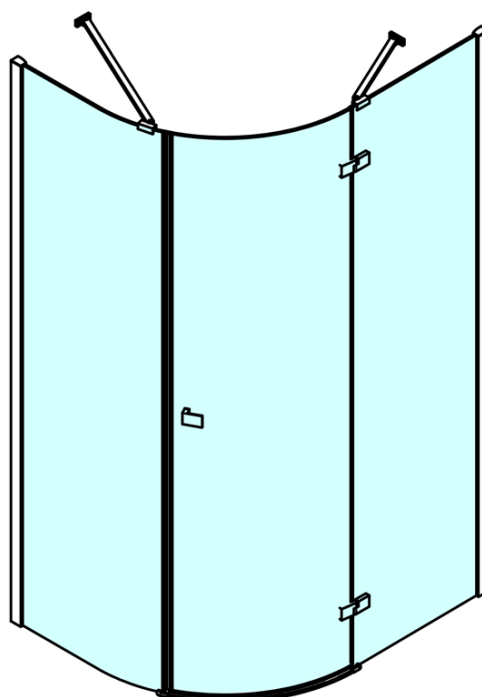

# FORTIS Quadrant Shower Enclosure

### Size

Width: 1000 mm  
Height: 2000 mm  
Depth: 900 mm

### Properties

Profile colour: Chrome - polished aluminum  
Shape: Quadrant with extended side panel  
Type of opening: Single pivot door  
Opening direction: Left  
Opening width: 565 mm  
Glass colour: TRANSPARENT glass  
Glass finish: Antidrop  
Glass thickness: 8 mm  
Radius: R550  
Properties: Frameless design  
Weight / Piece: 72.5 kg  
Packaging: 1 Piece  
Warranty: 2 years

### Spare parts

Acrylic gasket between glass 8mm, flag (Order code: NDFL0503)

FORTIS Quadrant Shower Enclosure  
1000x900x2000mm, left

Technical sheet

FL5090L

FL5090R

**FORTIS Quadrant Shower Enclosure**  
**1000x900x2000mm, left**