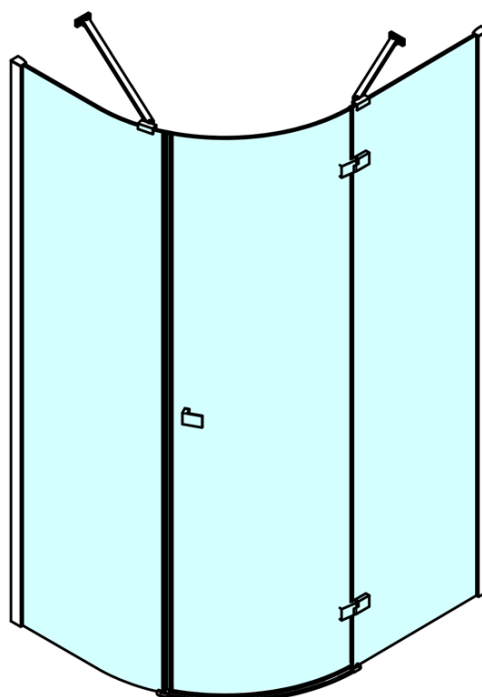

FORTIS Quadrant Shower Enclosure

1000x900x2000mm, left

Order code: FL5090L

Basic information

Brand: Polysan
Series: FORTIS

Size

Width: 1000 mm
Height: 2000 mm
Depth: 900 mm

Properties

Profile colour: Chrome - polished aluminum
Shape: Quadrant with extended side panel
Type of opening: Single pivot door
Opening direction: Left
Opening width: 565 mm
Glass colour: TRANSPARENT glass
Glass finish: Antidrop
Glass thickness: 8 mm
Radius: R550
Properties: Frameless design
Weight / Piece: 72.5 kg
Packaging: 1 Piece
Warranty: 2 years

Spare parts

Vertical seal between glass 8mm (Order code: NDFL0503)

FORTIS Quadrant Shower Enclosure
1000x900x2000mm, left

Technical sheet

FL5090L

FL5090R

FORTIS Quadrant Shower Enclosure
1000x900x2000mm, left

	A	B	C
FL5090L/R	985-1001	979-995	≈450
FL5190L/R	1085-1101	1079-1095	≈550
FL5290L/R	1185-1201	1179-1195	≈650