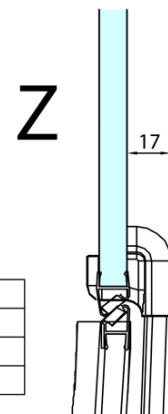

FORTIS Quadrant Shower Enclosure

1000x900x2000mm, left

Order code: FL5090L

Basic information

Brand: Polysan
Series: FORTIS

Size

Width: 1000 mm
Height: 2000 mm
Depth: 900 mm

Properties

Profile colour: Chrome - polished aluminum
Shape: Quadrant with extended side panel
Type of opening: Single pivot door
Opening direction: Left
Opening width: 565 mm
Glass colour: TRANSPARENT glass
Glass finish: Antidrop
Glass thickness: 8 mm
Radius: R550
Properties: Frameless design
Weight / Piece: 72.5 kg
Packaging: 1 Piece
Warranty: 2 years

Spare parts

Vertical seal between glass 8mm (Order code: NDFL0503)

FORTIS Quadrant Shower Enclosure
1000x900x2000mm, left

Technical sheet

FL5090L

FL5090R

FORTIS Quadrant Shower Enclosure
1000x900x2000mm, left

	A	B	C
FL5090L/R	985-1001	979-995	≈450
FL5190L/R	1085-1101	1079-1095	≈550
FL5290L/R	1185-1201	1179-1195	≈650