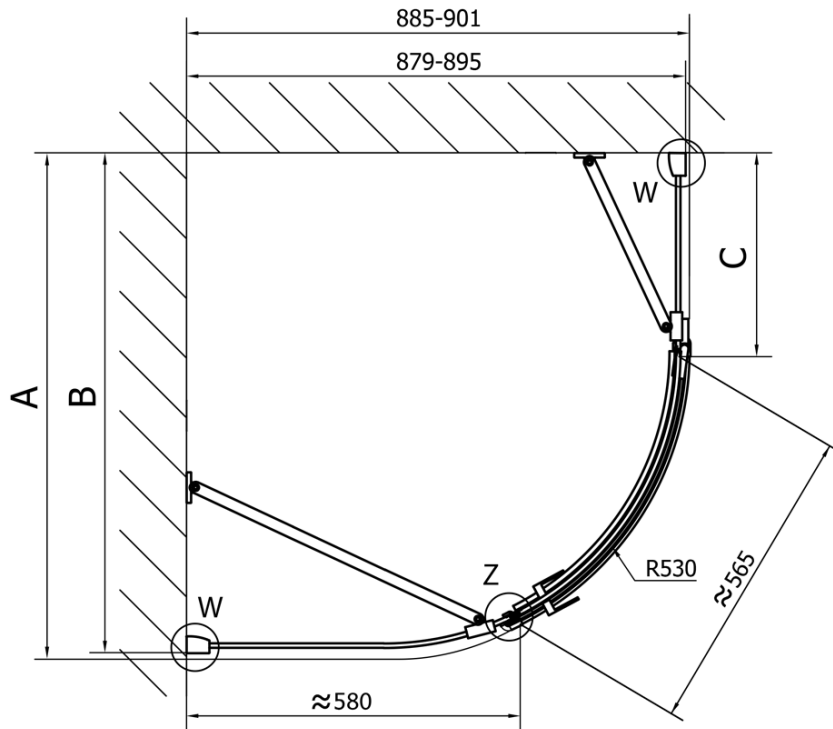

FORTIS Quadrant Shower Enclosure

1000x900x2000mm, left

Order code: FL5090L

Basic information

Brand: Polysan
Series: FORTIS

Size

Width: 1000 mm
Height: 2000 mm
Depth: 900 mm

Properties

Profile colour: Chrome - polished aluminum
Shape: Quadrant with extended side panel
Type of opening: Single pivot door
Opening direction: Left
Opening width: 565 mm
Glass colour: TRANSPARENT glass
Glass finish: Antidrop
Glass thickness: 8 mm
Radius: R550
Properties: Frameless design
Weight / Piece: 72.5 kg
Packaging: 1 Piece
Warranty: 2 years

Spare parts

Vertical seal between glass 8mm (Order code: NDFL0503)

FORTIS Quadrant Shower Enclosure
1000x900x2000mm, left

Technical sheet

FL5090L

FL5090R

FORTIS Quadrant Shower Enclosure
1000x900x2000mm, left

	A	B	C
FL5090L/R	985-1001	979-995	≈450
FL5190L/R	1085-1101	1079-1095	≈550
FL5290L/R	1185-1201	1179-1195	≈650