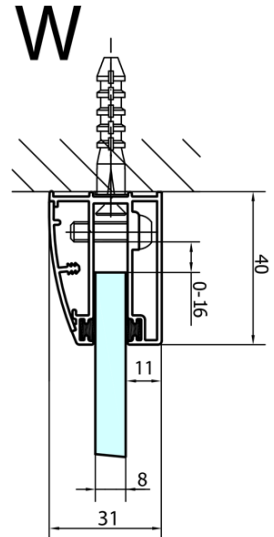

FORTIS Quadrant Shower Enclosure

1000x900x2000mm, left

Order code: FL5090L

Basic information

Brand: Polysan
Series: FORTIS

Size

Width: 1000 mm
Height: 2000 mm
Depth: 900 mm

Properties

Profile colour: Chrome - polished aluminum
Shape: Quadrant with extended side panel
Type of opening: Single pivot door
Opening direction: Left
Opening width: 565 mm
Glass colour: TRANSPARENT glass
Glass finish: Antidrop
Glass thickness: 8 mm
Radius: R550
Properties: Frameless design
Weight / Piece: 72.5 kg
Packaging: 1 Piece
Warranty: 2 years

Spare parts

Vertical seal between glass 8mm (Order code: NDFL0503)

FORTIS Quadrant Shower Enclosure
1000x900x2000mm, left

Technical sheet

FL5090L

FL5090R

FORTIS Quadrant Shower Enclosure
1000x900x2000mm, left

	A	B	C
FL5090L/R	985-1001	979-995	≈450
FL5190L/R	1085-1101	1079-1095	≈550
FL5290L/R	1185-1201	1179-1195	≈650