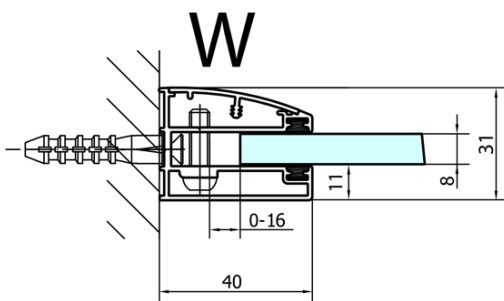

FORTIS Quadrant Shower Enclosure

1000x900x2000mm, left

Order code: FL5090L

Basic information

Brand: Polysan
Series: FORTIS

Size

Width: 1000 mm
Height: 2000 mm
Depth: 900 mm

Properties

Profile colour: Chrome - polished aluminum
Shape: Quadrant with extended side panel
Type of opening: Single pivot door
Opening direction: Left
Opening width: 565 mm
Glass colour: TRANSPARENT glass
Glass finish: Antidrop
Glass thickness: 8 mm
Radius: R550
Properties: Frameless design
Weight / Piece: 72.5 kg
Packaging: 1 Piece
Warranty: 2 years

Spare parts

Vertical seal between glass 8mm (Order code: NDFL0503)

FORTIS Quadrant Shower Enclosure
1000x900x2000mm, left

Technical sheet

FL5090L

FL5090R

FORTIS Quadrant Shower Enclosure
1000x900x2000mm, left