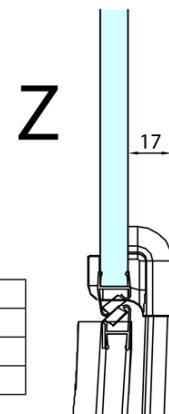

FORTIS Quadrant Shower Enclosure

1000x900x2000mm, left

Order code: FL5090L

Basic information

Brand: Polysan
Series: FORTIS

Size

Width: 1000 mm
Height: 2000 mm
Depth: 900 mm

Properties

Profile colour: Chrome - polished aluminum
Shape: Quadrant with extended side panel
Type of opening: Single pivot door
Opening direction: Left
Opening width: 565 mm
Glass colour: TRANSPARENT glass
Glass finish: Antidrop
Glass thickness: 8 mm
Radius: R550
Properties: Frameless design
Weight / Piece: 72.5 kg
Packaging: 1 Piece
Warranty: 2 years

Spare parts

Acrylic gasket between glass 8mm, flag (Order code: NDFL0503)

FORTIS Quadrant Shower Enclosure
1000x900x2000mm, left

Technical sheet

FL5090L

FL5090R

FORTIS Quadrant Shower Enclosure
1000x900x2000mm, left

	A	B	C
FL5090L/R	985-1001	979-995	≈450
FL5190L/R	1085-1101	1079-1095	≈550
FL5290L/R	1185-1201	1179-1195	≈650