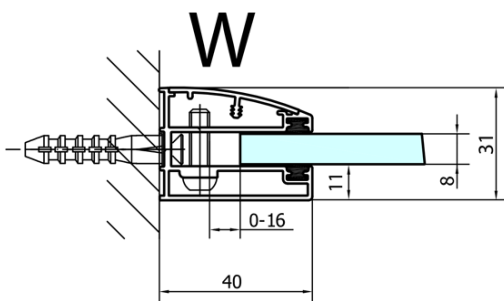

FORTIS Quadrant Shower Enclosure

1000x900x2000mm, left

Order code: FL5090L

Basic information

Brand: Polysan
Series: FORTIS

Size

Width: 1000 mm
Height: 2000 mm
Depth: 900 mm

Properties

Profile colour: Chrome - polished aluminum
Shape: Quadrant with extended side panel
Type of opening: Single pivot door
Opening direction: Left
Opening width: 565 mm
Glass colour: TRANSPARENT glass
Glass finish: Antidrop
Glass thickness: 8 mm
Radius: R550
Properties: Frameless design
Weight / Piece: 72.5 kg
Packaging: 1 Piece
Warranty: 2 years

Spare parts

Acrylic gasket between glass 8mm, flag (Order code: NDFL0503)

FORTIS Quadrant Shower Enclosure
1000x900x2000mm, left

Technical sheet

FL5090L

FL5090R

FORTIS Quadrant Shower Enclosure
1000x900x2000mm, left