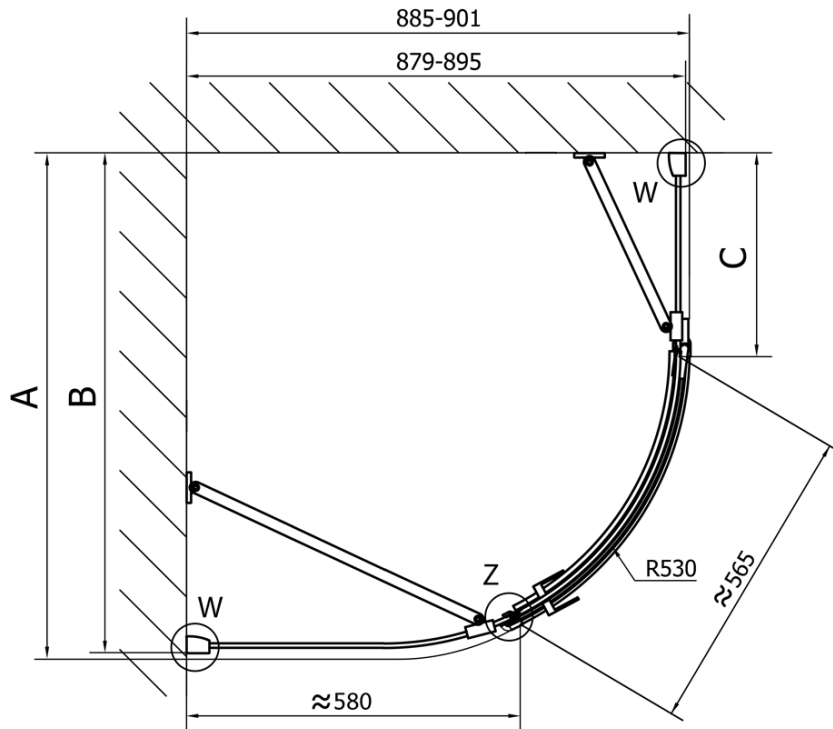

FORTIS Quadrant Shower Enclosure

1000x900x2000mm, left

Order code: FL5090L

Basic information

Brand: Polysan
Series: FORTIS

Size

Width: 1000 mm
Height: 2000 mm
Depth: 900 mm

Properties

Profile colour: Chrome - polished aluminum
Shape: Quadrant with extended side panel
Type of opening: Single pivot door
Opening direction: Left
Opening width: 565 mm
Glass colour: TRANSPARENT glass
Glass finish: Antidrop
Glass thickness: 8 mm
Radius: R550
Properties: Frameless design
Weight / Piece: 72.5 kg
Packaging: 1 Piece
Warranty: 2 years

Spare parts

Acrylic gasket between glass 8mm, flag (Order code: NDFL0503)

FORTIS Quadrant Shower Enclosure
1000x900x2000mm, left

Technical sheet

FL5090L

FL5090R

FORTIS Quadrant Shower Enclosure
1000x900x2000mm, left

	A	B	C
FL5090L/R	985-1001	979-995	≈450
FL5190L/R	1085-1101	1079-1095	≈550
FL5290L/R	1185-1201	1179-1195	≈650