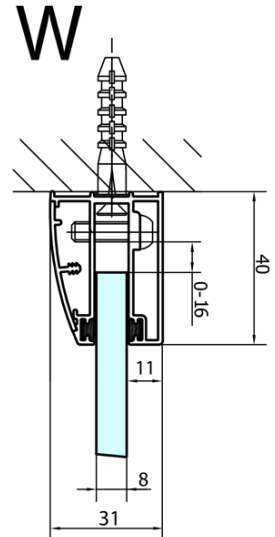

FORTIS Quadrant Shower Enclosure

1000x900x2000mm, left

Order code: FL5090L

Basic information

Brand: Polysan
Series: FORTIS

Size

Width: 1000 mm
Height: 2000 mm
Depth: 900 mm

Properties

Profile colour: Chrome - polished aluminum
Shape: Quadrant with extended side panel
Type of opening: Single pivot door
Opening direction: Left
Opening width: 565 mm
Glass colour: TRANSPARENT glass
Glass finish: Antidrop
Glass thickness: 8 mm
Radius: R550
Properties: Frameless design
Weight / Piece: 72.5 kg
Packaging: 1 Piece
Warranty: 2 years

Spare parts

Acrylic gasket between glass 8mm, flag (Order code: NDFL0503)

FORTIS Quadrant Shower Enclosure
1000x900x2000mm, left

Technical sheet

FL5090L

FL5090R

FORTIS Quadrant Shower Enclosure
1000x900x2000mm, left

	A	B	C
FL5090L/R	985-1001	979-995	≈450
FL5190L/R	1085-1101	1079-1095	≈550
FL5290L/R	1185-1201	1179-1195	≈650