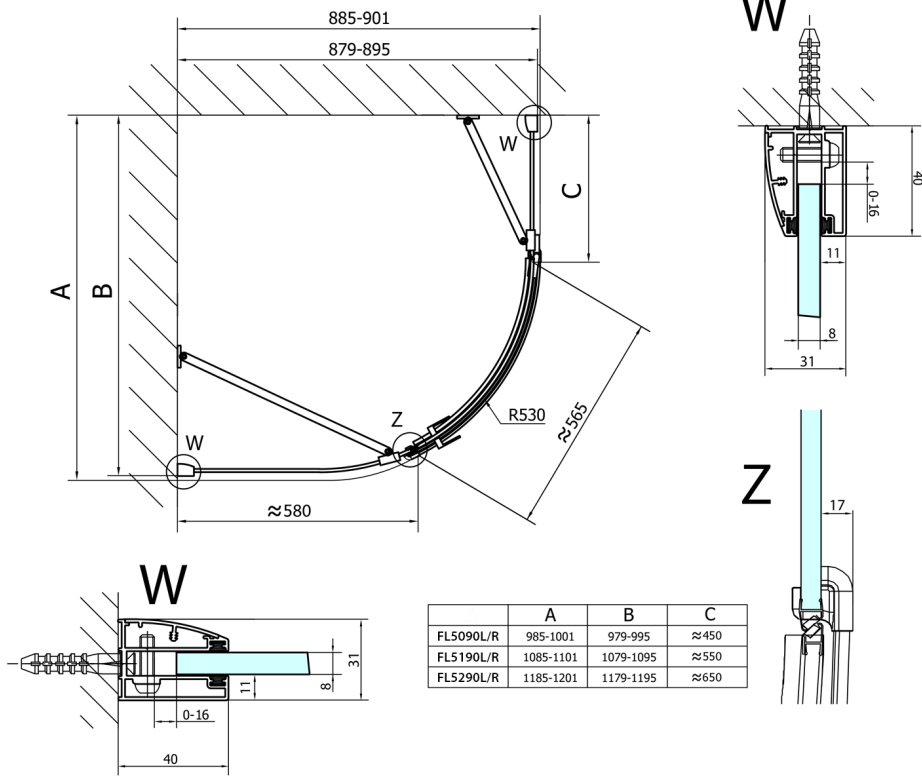

FORTIS Quadrant Shower Enclosure 1000x900x2000mm, left

Order code: FL5090L

Size

Width: 1000 mm
Height: 2000 mm
Depth: 900 mm

Properties

Warranty: 2 years

Technical sheet

FL5090L

FL5090R

	A	B	C
FL5090L/R	985-1001	979-995	≈450
FL5190L/R	1085-1101	1079-1095	≈550
FL5290L/R	1185-1201	1179-1195	≈650