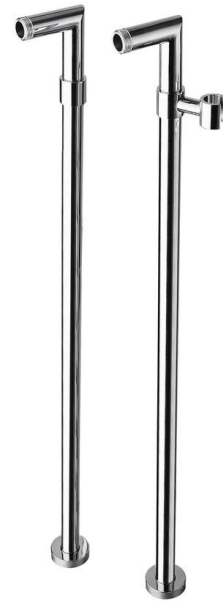

Bath Mixer Tap Floor Connection (pair), chrome

Order code: 9881

Size

Width: 200 mm

Height: 800 mm

Properties

Colour: Chrome

Material: Brass

Warranty: 2 years