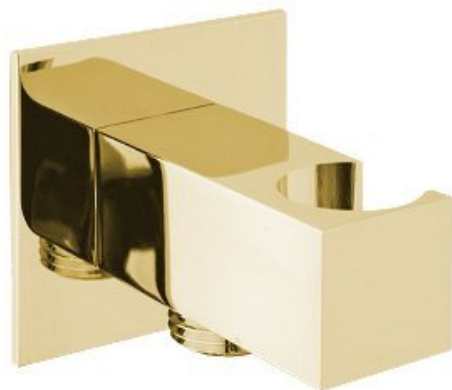

Handshower Holder square, fixed, with shower outlet, gold

Order code: SG303OR

Basic information

Brand: Sapho

Size

Width: 50 mm

Height: 50 mm

Depth: 67 mm

Properties

Colour: Gold

Material: Brass

Shape: Square

Installation: Wall-mounted

Equipment: Fixed

Weight / Piece: 0.38 kg

Packaging: 1 Piece

Warranty: 2 years