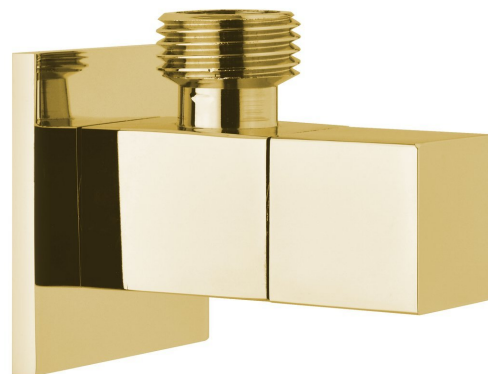

Angle Valve with rosette, square, 1/2" x 3/8", gold

Order code: SL117

Basic information

Brand: Sapho

Properties

Colour: Gold
Material: Brass
Thread size: 1/2"x3/8"
Equipment: Without filter
Weight / Piece: 0.16 kg
Packaging: 1 Piece
Warranty: 2 years