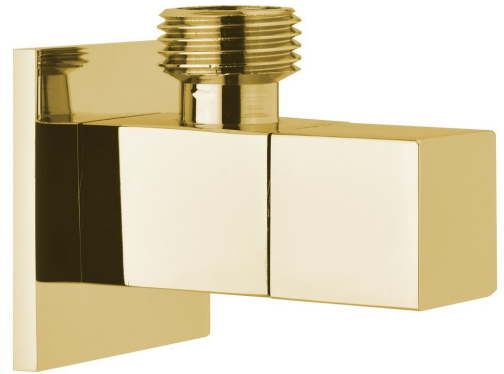

Angle Valve with rosette, square, 1/2" x 3/8", gold

Order code: SL117

Properties

Colour: Gold
Material: Brass
Warranty: 2 years

Technical sheet