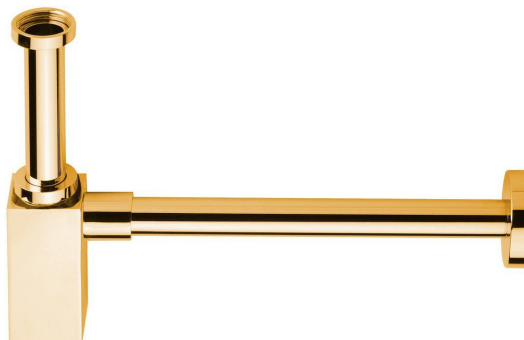

Washbasin siphon 5/4" dia 32 mm, square, gold

Order code: SI417

Basic information

Brand: Sapho

Properties

Colour: Gold
Material: Brass
Waste diameter: 32 mm
Thread size: 5/4"
Weight / Piece: 1.399 kg
Packaging: 1 Piece
Warranty: 2 years