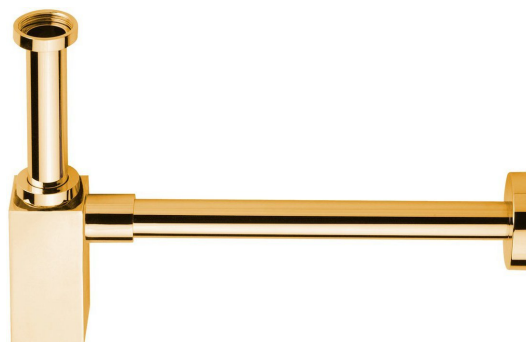

Washbasin siphon 5/4" dia 32 mm, square, gold

Order code: SI417

Basic information

Brand: Sapho

Properties

Colour: Gold
Material: Brass
Waste diameter: 32 mm
Thread size: 5/4"
Weight / Piece: 1.399 kg
Packaging: 1 Piece
Warranty: 2 years