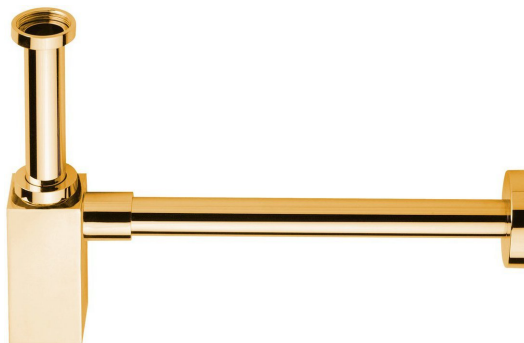

Washbasin siphon 5/4" dia 32 mm, square, gold

Order code: SI417

Basic information

Brand: Sapho

Properties

Colour: Gold
Material: Brass
Waste diameter: 32 mm
Thread size: 5/4"
Weight / Piece: 1.399 kg
Packaging: 1 Piece
Warranty: 2 years