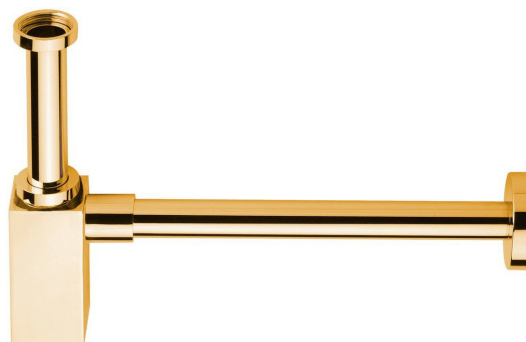

## Washbasin siphon 5/4" dia 32 mm, square, gold

Order code: SI417

### Basic information

Brand: Sapho

### Properties

Colour: Gold  
Material: Brass  
Waste diameter: 32 mm  
Thread size: 5/4"  
Weight / Piece: 1.399 kg  
Packaging: 1 Piece  
Warranty: 2 years

Technical sheet