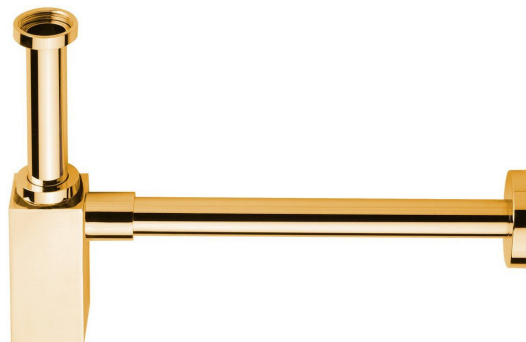

Washbasin siphon 5/4", drain 32mm, square, gold

Order code: SI417

Properties

Colour: Gold
Material: Brass
Warranty: 2 years

Technical sheet