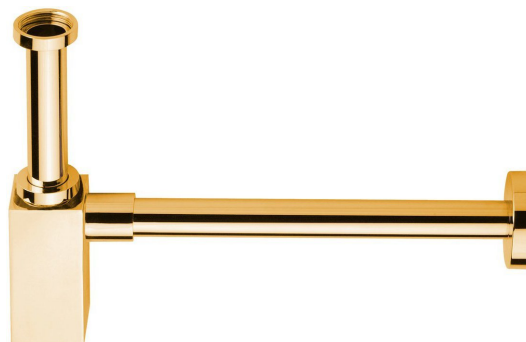

Washbasin siphon 5/4" dia 32 mm, square, gold

 **SAPHO**

Order code: SI417

Properties

Colour: Gold
Material: Brass
Warranty: 2 years

Technical sheet